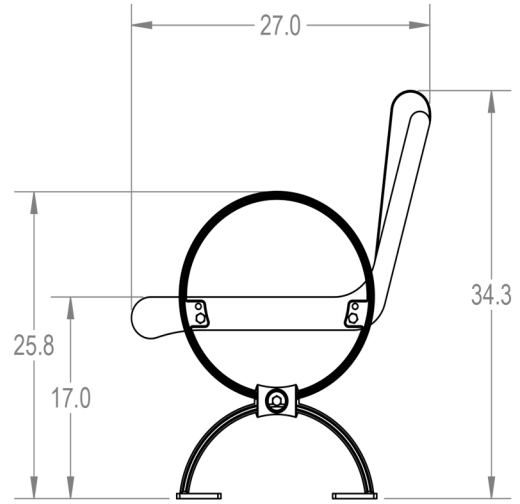

PARK RESERVE

TITLE: Village Bench with Back Version		
SIZE A	DWG. NO.	REV
SCALE: 1:14	WEIGHT:	SHEET 2 OF 3

PROPRIETARY AND CONFIDENTIAL
 THE INFORMATION CONTAINED IN THIS DRAWING IS THE SOLE PROPERTY OF CROWD CONTROL WAREHOUSE, 1125 W HOMER STREET CHICAGO, IL. ANY REPRODUCTION IN PART OR AS A WHOLE WITHOUT THE WRITTEN PERMISSION OF CCW IS PROHIBITED.