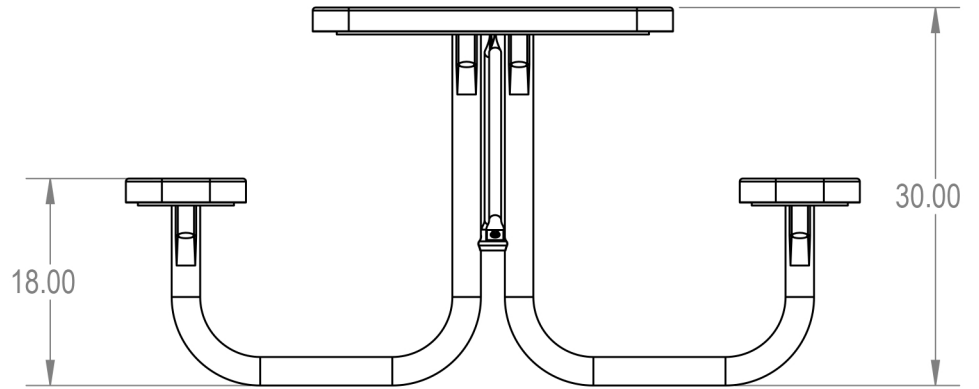

Model Numbers:
 TRT04-B-01-000 - Advantage Coating
 TRT04-D-01-000 - Industry Standard Coating

R3.00

MANUFACTURED BY:
 **CROWD CONTROL WAREHOUSE**

PROPRIETARY AND CONFIDENTIAL
 THE INFORMATION CONTAINED IN THIS DRAWING IS THE SOLE PROPERTY OF CROWD CONTROL WAREHOUSE, 1125 W HOMER STREET CHICAGO, IL. ANY REPRODUCTION IN PART OR AS A WHOLE WITHOUT THE WRITTEN PERMISSION OF CCW IS PROHIBITED.

| | |
|-------------------------------|---|
| PARK RESERVE | |
| TITLE: | |
| 4' Rectangular Portable Table | |
| Punched Steel | |
| 5 | 1 |

5

4

3

2

1