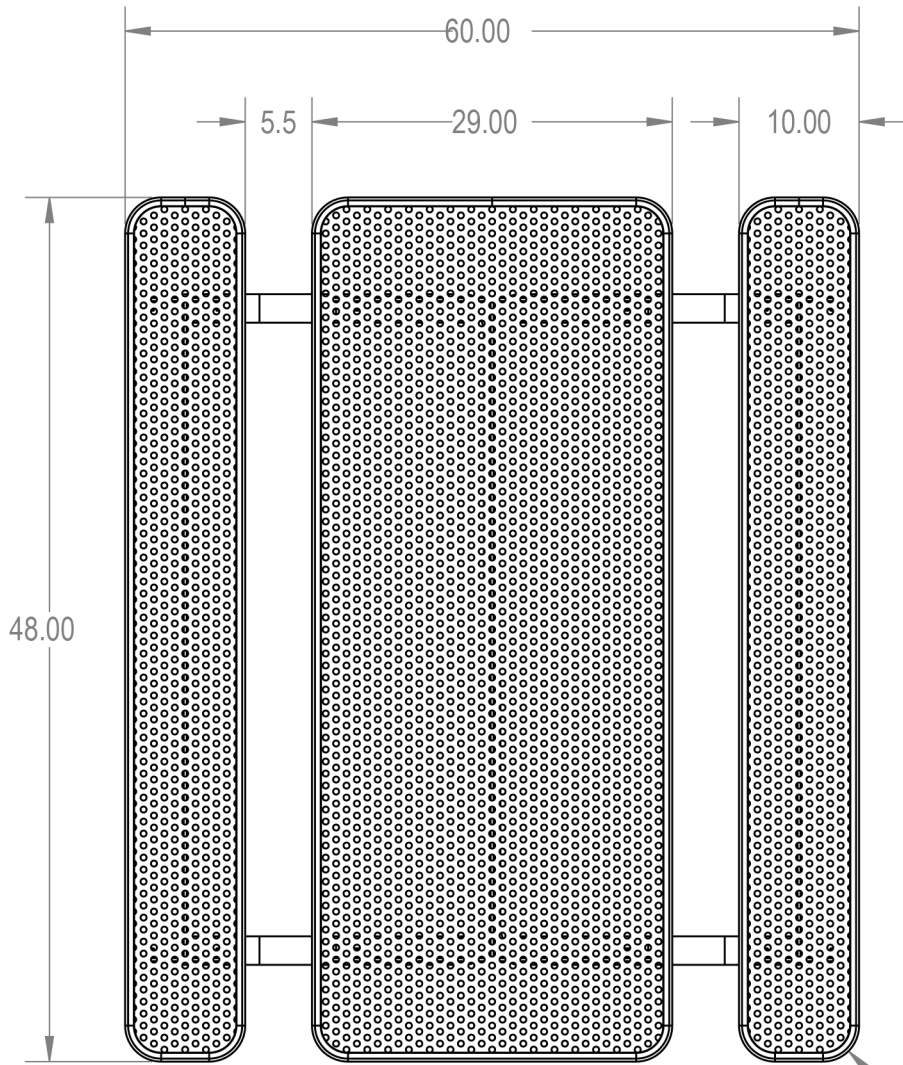

Model Numbers:
 TRT04-B-01-000 - Advantage Coating
 TRT04-D-01-000 - Industry Standard Coating

R3.00

MANUFACTURED BY:
 **CROWD CONTROL WAREHOUSE**

PROPRIETARY AND CONFIDENTIAL
 THE INFORMATION CONTAINED IN THIS DRAWING IS THE SOLE PROPERTY OF CROWD CONTROL WAREHOUSE, 1125 W HOMER STREET CHICAGO, IL. ANY REPRODUCTION IN PART OR AS A WHOLE WITHOUT THE WRITTEN PERMISSION OF CCW IS PROHIBITED.

| | |
|-------------------------------|---|
| PARK RESERVE | |
| TITLE: | |
| 4' Rectangular Portable Table | |
| Punched Steel | |
| 5 | 1 |

5

4

3

2

1