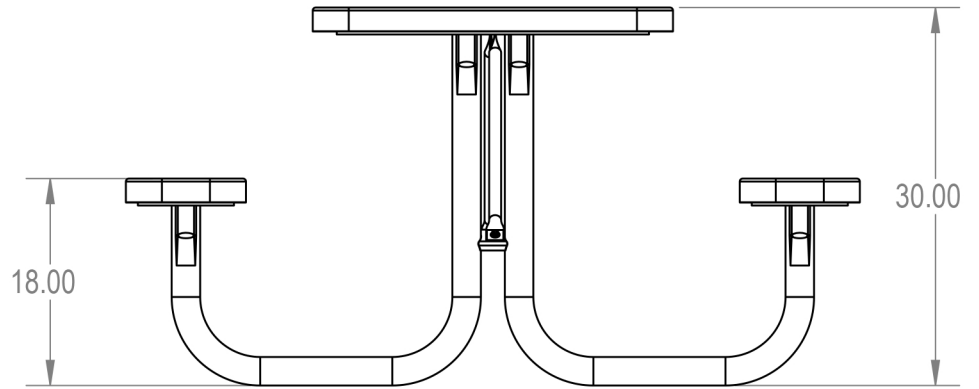

Model Numbers:

TRT04-A-01-000 - Advantage Coating

TRT04-C-01-000 - Industry Standard Coating

R3.00

MANUFACTURED BY:

PROPRIETARY AND CONFIDENTIAL

THE INFORMATION CONTAINED IN THIS DRAWING IS THE SOLE PROPERTY OF CROWD CONTROL WAREHOUSE, 1125 W HOMER STREET CHICAGO, IL. ANY REPRODUCTION IN PART OR AS A WHOLE WITHOUT THE WRITTEN PERMISSION OF CCW IS PROHIBITED.

PARK RESERVE

TITLE:

4' Rectangular Portable Table

Expanded Metal