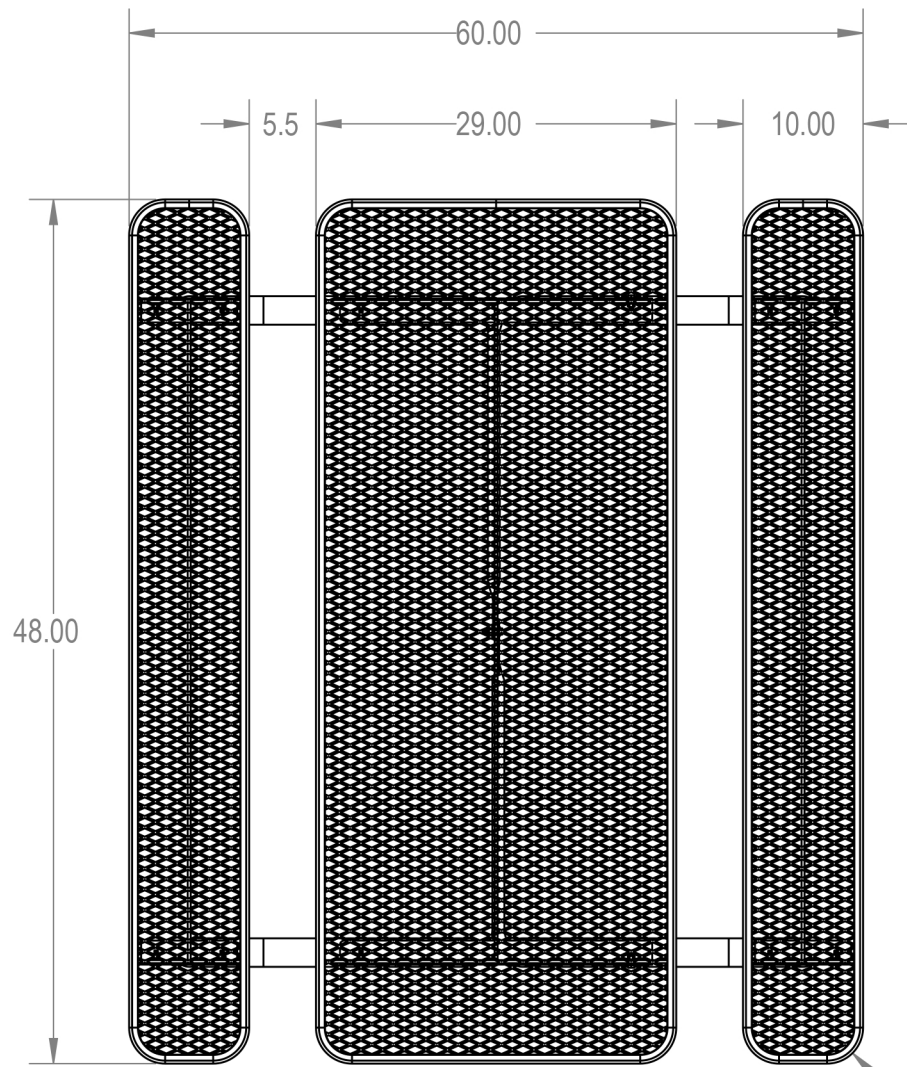

Model Numbers:

TRT04-A-01-000 - Advantage Coating

TRT04-C-01-000 - Industry Standard Coating

R3.00

MANUFACTURED BY:

PROPRIETARY AND CONFIDENTIAL

THE INFORMATION CONTAINED IN THIS DRAWING IS THE SOLE PROPERTY OF CROWD CONTROL WAREHOUSE, 1125 W HOMER STREET CHICAGO, IL. ANY REPRODUCTION IN PART OR AS A WHOLE WITHOUT THE WRITTEN PERMISSION OF CCW IS PROHIBITED.

PARK RESERVE

TITLE:

4' Rectangular Portable Table

Expanded Metal