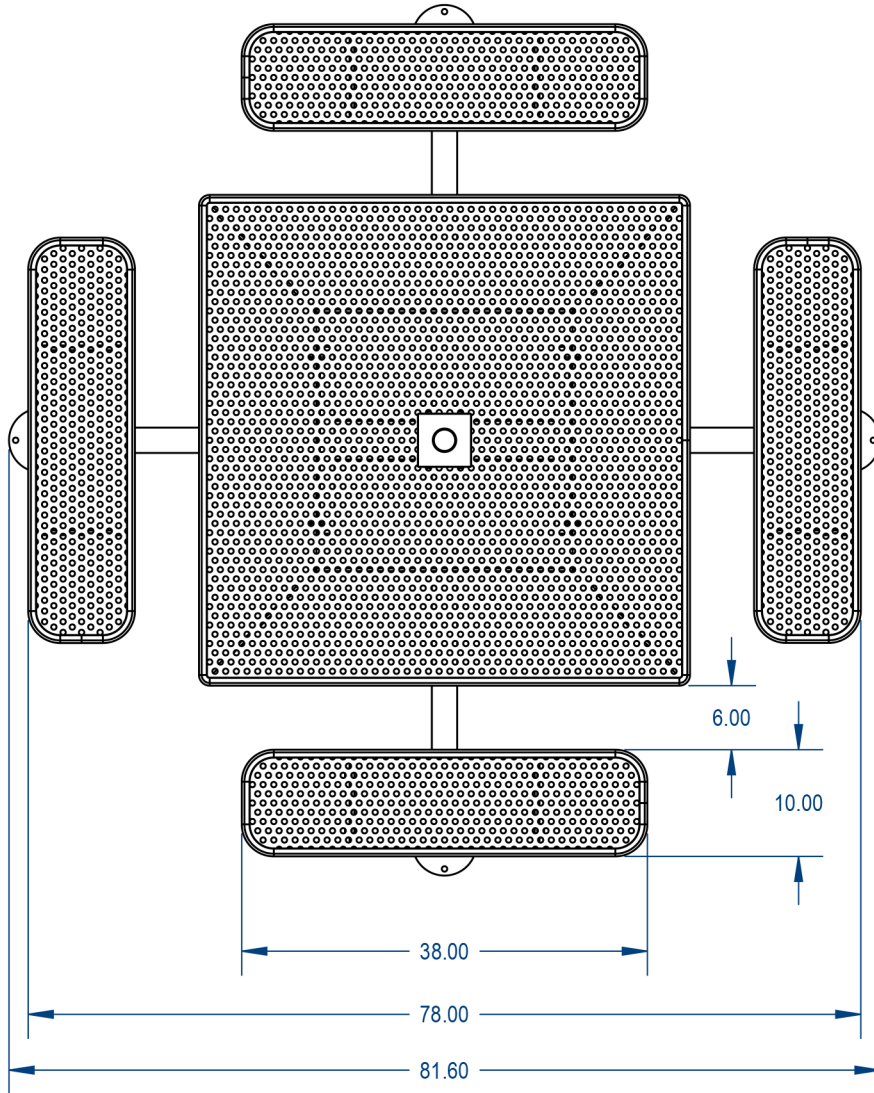

TOP VIEW

SIDE VIEW

PARK RESERVE

TITLE:

Nexus Style Square Table
Perforated Metal Version

SIZE	DWG. NO.	REV
------	----------	-----

A

WEIGHT:

SHEET 3 OF 3

MANUFACTURED BY:

PROPRIETARY AND CONFIDENTIAL

THE INFORMATION CONTAINED IN THIS DRAWING IS THE SOLE PROPERTY OF CROWD CONTROL WAREHOUSE, 1125 W HOMER STREET CHICAGO, IL. ANY REPRODUCTION IN PART OR AS A WHOLE WITHOUT THE WRITTEN PERMISSION OF CCW IS PROHIBITED.