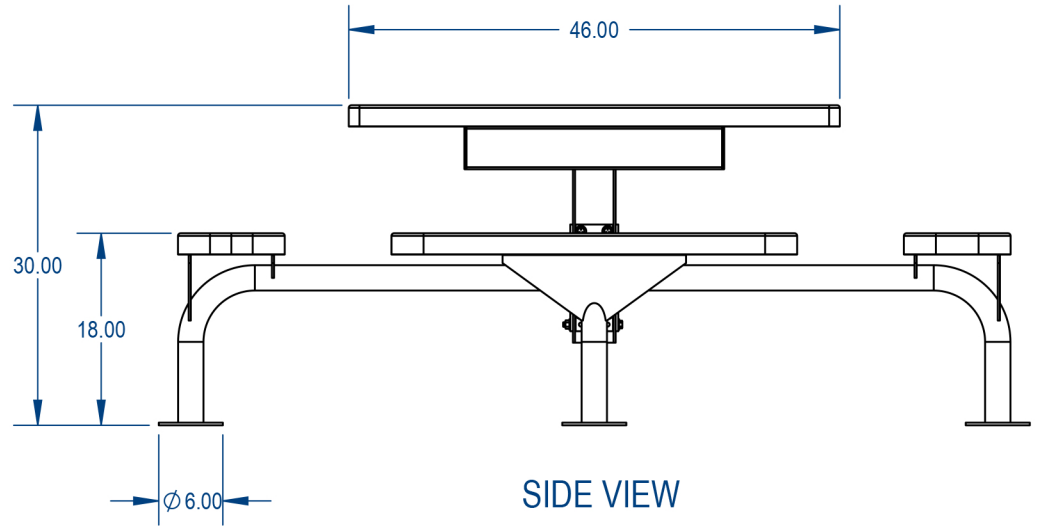

TOP VIEW

SIDE VIEW

PARK RESERVE

TITLE:

Nexus Style Square Table
Perforated Metal Version

SIZE	DWG. NO.	REV
------	----------	-----

A

WEIGHT:

SHEET 3 OF 3

MANUFACTURED BY:

PROPRIETARY AND CONFIDENTIAL

THE INFORMATION CONTAINED IN THIS DRAWING IS THE SOLE PROPERTY OF CROWD CONTROL WAREHOUSE, 1125 W HOMER STREET CHICAGO, IL. ANY REPRODUCTION IN PART OR AS A WHOLE WITHOUT THE WRITTEN PERMISSION OF CCW IS PROHIBITED.