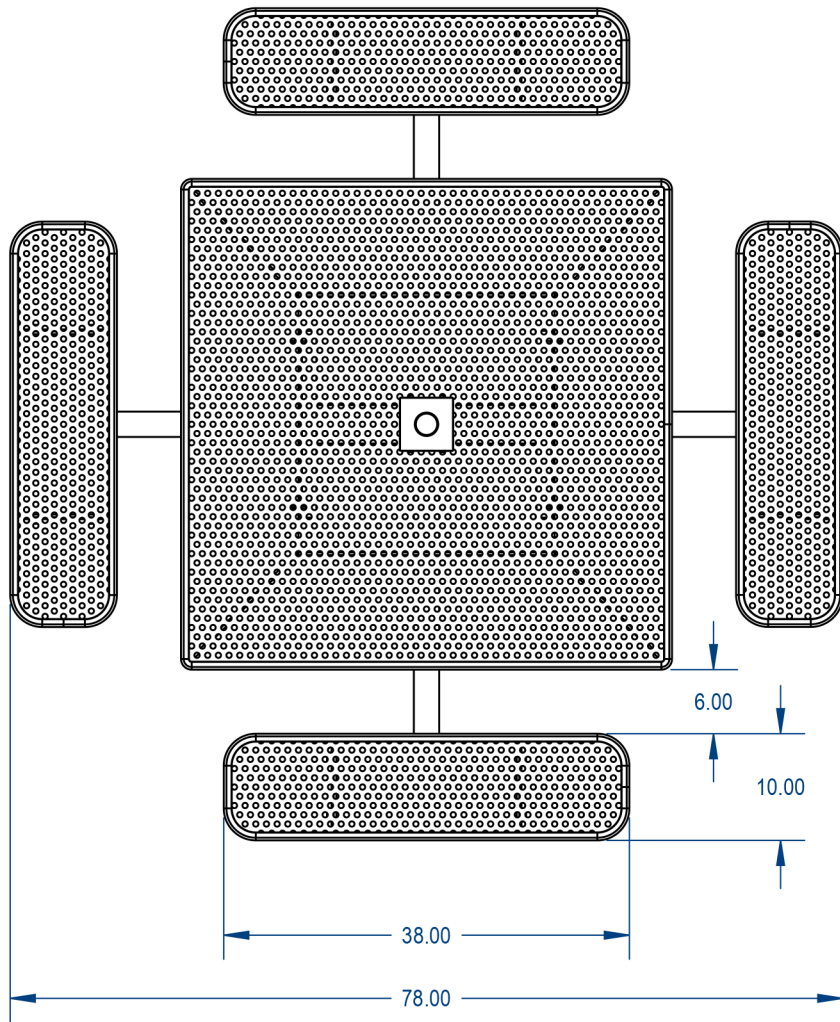

TOP VIEW

SIDE VIEW

**PARK RESERVE**

TITLE:

**Nexus Style Square Table**  
**Perforated Metal Version**

SIZE	DWG. NO.	REV
<b>A</b>		
WEIGHT:		SHEET 3 OF 3

**PROPRIETARY AND CONFIDENTIAL**

THE INFORMATION CONTAINED IN THIS DRAWING IS THE SOLE PROPERTY OF CROWD CONTROL WAREHOUSE, 1125 W HOMER STREET CHICAGO, IL. ANY REPRODUCTION IN PART OR AS A WHOLE WITHOUT THE WRITTEN PERMISSION OF CCW IS PROHIBITED.