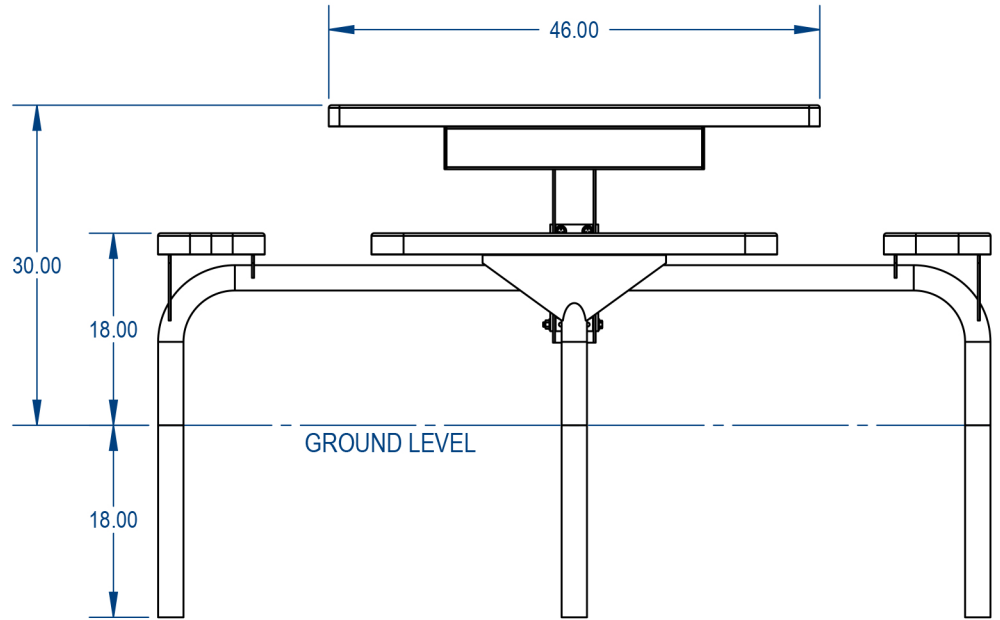

TOP VIEW

SIDE VIEW

**PARK RESERVE**

TITLE:

**Nexus Style Square Table**  
**Perforated Metal Version**

SIZE	DWG. NO.	REV
<b>A</b>		
WEIGHT:		SHEET 3 OF 3

**PROPRIETARY AND CONFIDENTIAL**

THE INFORMATION CONTAINED IN THIS DRAWING IS THE SOLE PROPERTY OF CROWD CONTROL WAREHOUSE, 1125 W HOMER STREET CHICAGO, IL. ANY REPRODUCTION IN PART OR AS A WHOLE WITHOUT THE WRITTEN PERMISSION OF CCW IS PROHIBITED.