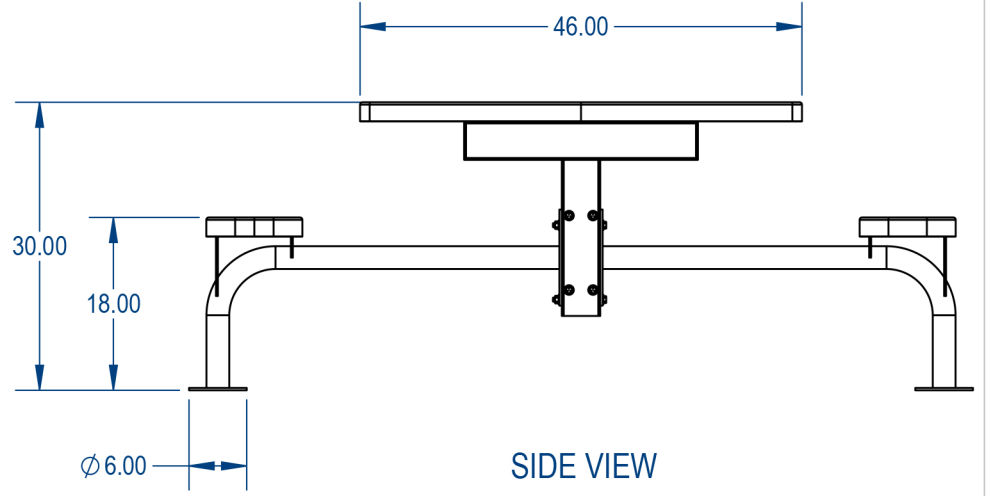

TOP VIEW

SIDE VIEW

MANUFACTURED BY:  
 **CROWD CONTROL WAREHOUSE**

**PROPRIETARY AND CONFIDENTIAL**  
 THE INFORMATION CONTAINED IN THIS DRAWING IS THE SOLE PROPERTY OF CROWD CONTROL WAREHOUSE, 1125 W HOMER STREET CHICAGO, IL. ANY REPRODUCTION IN PART OR AS A WHOLE WITHOUT THE WRITTEN PERMISSION OF CCW IS PROHIBITED.

**PARK RESERVE**

TITLE:  
**Nexus Style Square Table**  
**Perforated Metal Version**

SIZE	DWG. NO.	REV
<b>A</b>		
WEIGHT:		SHEET 3 OF 3