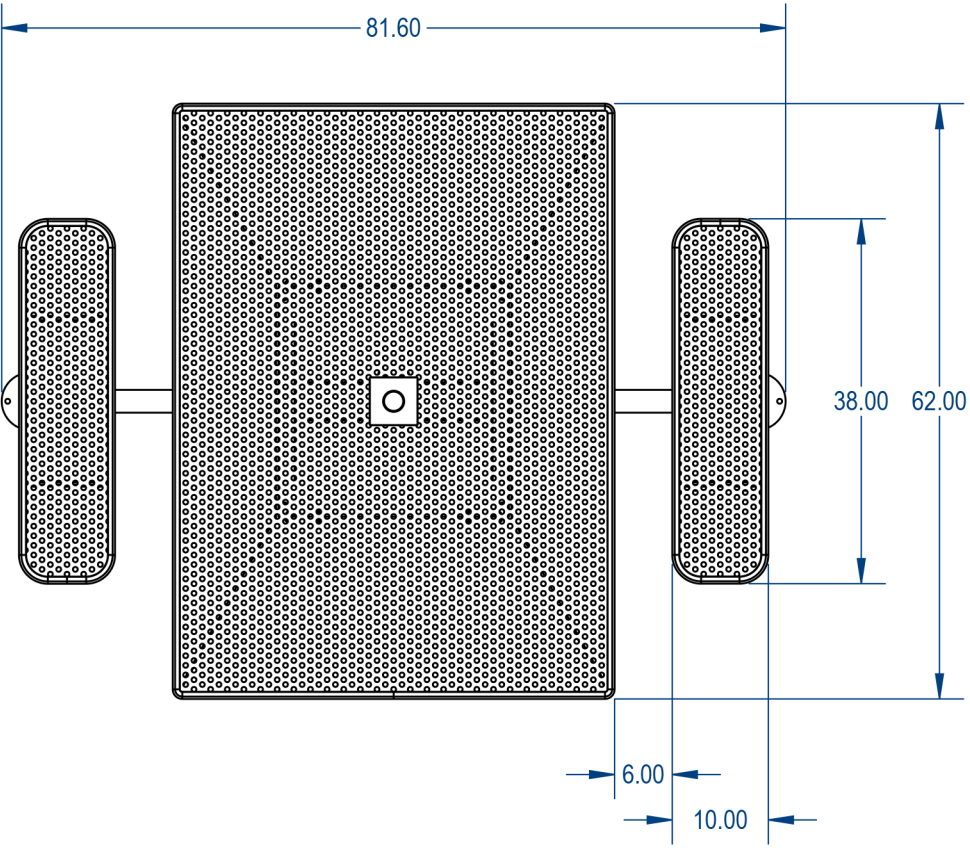

TOP VIEW

SIDE VIEW

MANUFACTURED BY:  
 **CROWD CONTROL WAREHOUSE**

**PROPRIETARY AND CONFIDENTIAL**  
 THE INFORMATION CONTAINED IN THIS DRAWING IS THE SOLE PROPERTY OF CROWD CONTROL WAREHOUSE, 1125 W HOMER STREET CHICAGO, IL. ANY REPRODUCTION IN PART OR AS A WHOLE WITHOUT THE WRITTEN PERMISSION OF CCW IS PROHIBITED.

**PARK RESERVE**

TITLE:  
**Nexus Style Square Table**  
**Perforated Metal Version**

SIZE	DWG. NO.	REV
<b>A</b>		
WEIGHT:		SHEET 3 OF 3