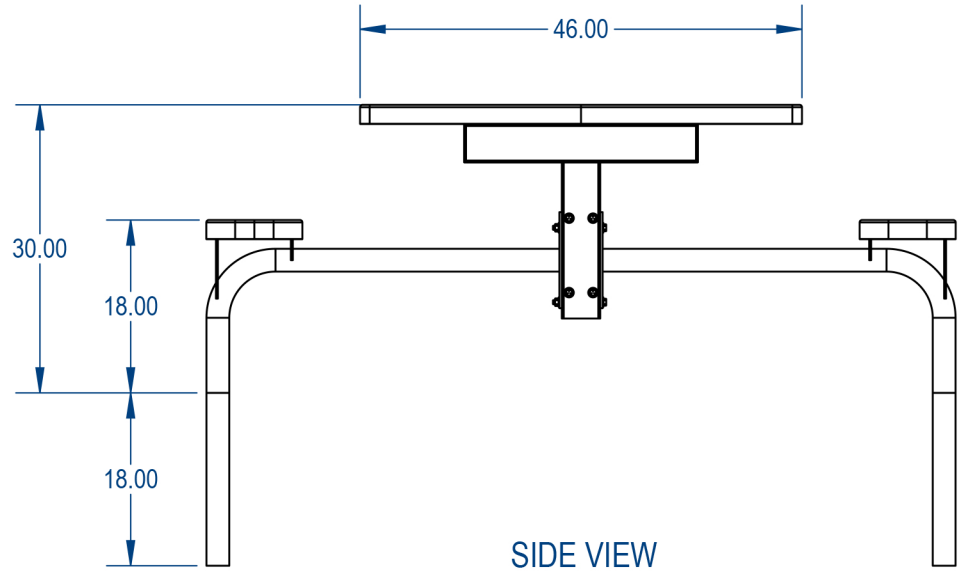

TOP VIEW

SIDE VIEW

PARK RESERVE

TITLE:
Nexus Style Square Table
Perforated Metal Version

SIZE	DWG. NO.	REV
A		

WEIGHT: SHEET 3 OF 3

MANUFACTURED BY:

PROPRIETARY AND CONFIDENTIAL

THE INFORMATION CONTAINED IN THIS DRAWING IS THE SOLE PROPERTY OF CROWD CONTROL WAREHOUSE, 1125 W HOMER STREET CHICAGO, IL. ANY REPRODUCTION IN PART OR AS A WHOLE WITHOUT THE WRITTEN PERMISSION OF CCW IS PROHIBITED.