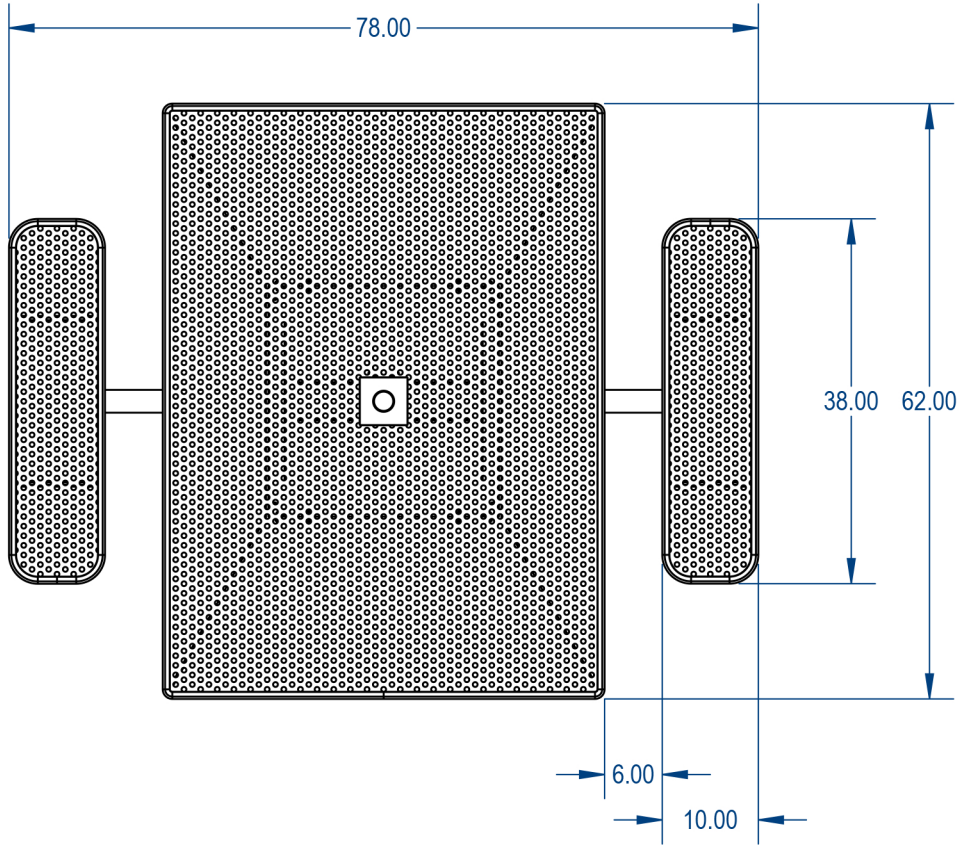

TOP VIEW

SIDE VIEW

PARK RESERVE

TITLE:
Nexus Style Square Table
Perforated Metal Version

SIZE	DWG. NO.	REV
A		

WEIGHT: SHEET 3 OF 3

MANUFACTURED BY:

PROPRIETARY AND CONFIDENTIAL

THE INFORMATION CONTAINED IN THIS DRAWING IS THE SOLE PROPERTY OF CROWD CONTROL WAREHOUSE, 1125 W HOMER STREET CHICAGO, IL. ANY REPRODUCTION IN PART OR AS A WHOLE WITHOUT THE WRITTEN PERMISSION OF CCW IS PROHIBITED.