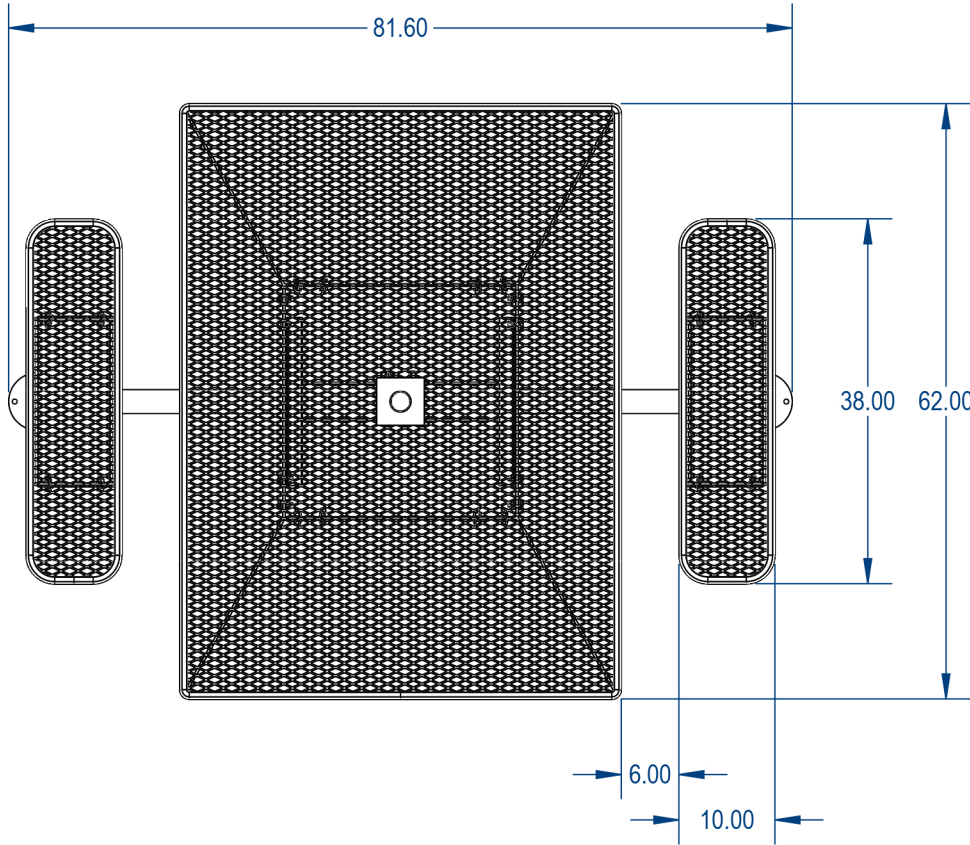

TOP VIEW

SIDE VIEW

PARK RESERVE

TITLE:
Nexus Style Square Table
Expanded Metal Version

| | | |
|------------------|----------|-----|
| SIZE A | DWG. NO. | REV |
|------------------|----------|-----|

WEIGHT: SHEET 2 OF 3

MANUFACTURED BY:
 **CROWD CONTROL WAREHOUSE**

PROPRIETARY AND CONFIDENTIAL
 THE INFORMATION CONTAINED IN THIS DRAWING IS THE SOLE PROPERTY OF CROWD CONTROL WAREHOUSE. 1125 W HOMER STREET CHICAGO, IL. ANY REPRODUCTION IN PART OR AS A WHOLE WITHOUT THE WRITTEN PERMISSION OF CCW IS PROHIBITED.