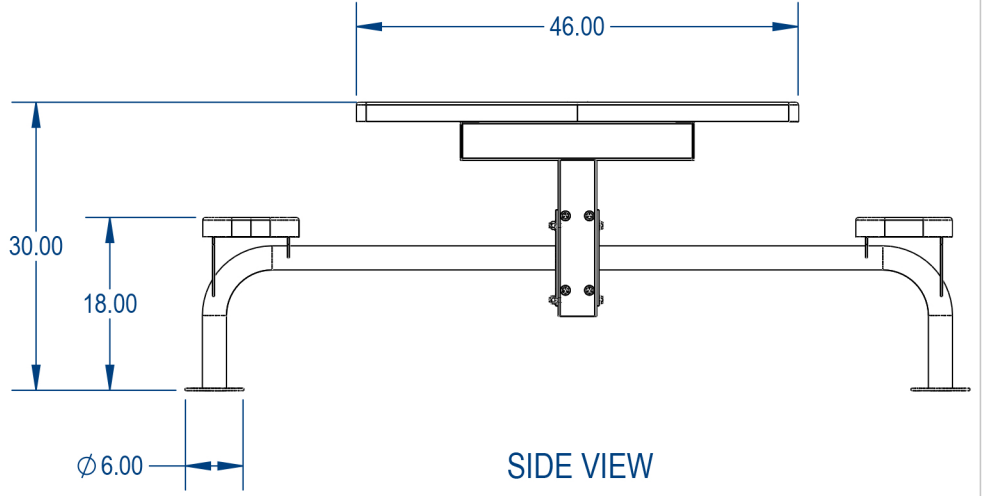

TOP VIEW

SIDE VIEW

PARK RESERVE

TITLE:
Nexus Style Square Table
Expanded Metal Version

| | | |
|------------------|----------|-----|
| SIZE A | DWG. NO. | REV |
|------------------|----------|-----|

WEIGHT: SHEET 2 OF 3

MANUFACTURED BY:
 **CROWD CONTROL WAREHOUSE**

PROPRIETARY AND CONFIDENTIAL
 THE INFORMATION CONTAINED IN THIS DRAWING IS THE SOLE PROPERTY OF CROWD CONTROL WAREHOUSE. 1125 W HOMER STREET CHICAGO, IL. ANY REPRODUCTION IN PART OR AS A WHOLE WITHOUT THE WRITTEN PERMISSION OF CCW IS PROHIBITED.