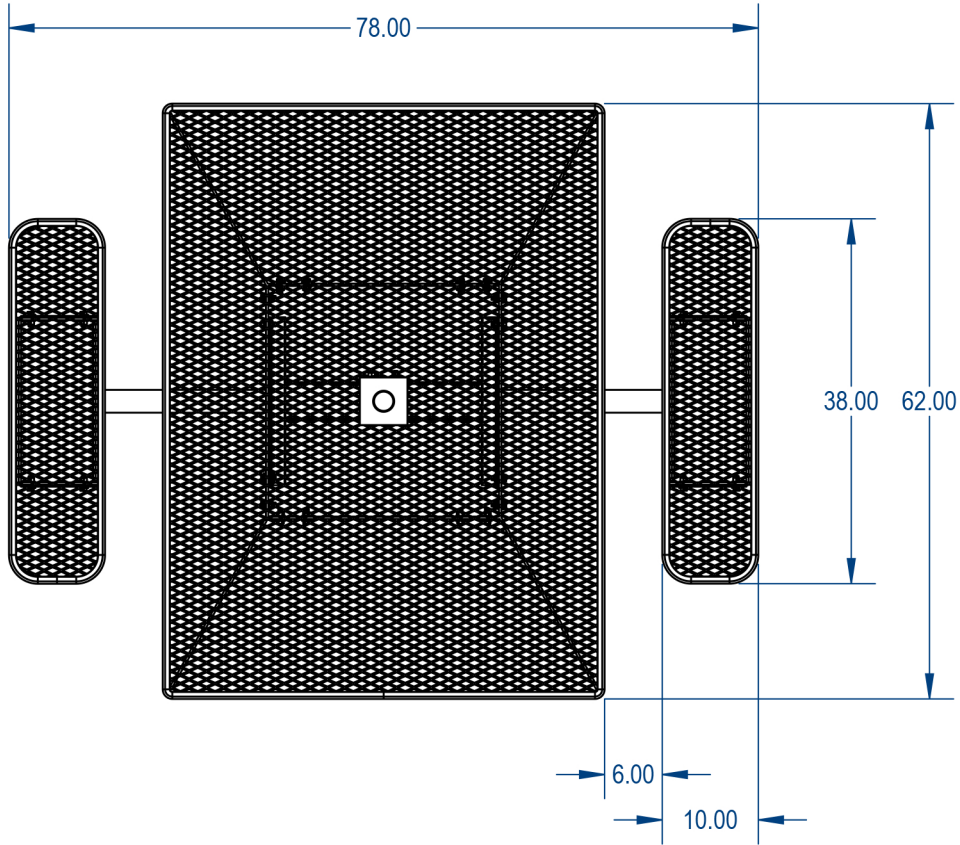

TOP VIEW

SIDE VIEW

MANUFACTURED BY:
 **CROWD CONTROL WAREHOUSE**

PROPRIETARY AND CONFIDENTIAL
 THE INFORMATION CONTAINED IN THIS DRAWING IS THE SOLE PROPERTY OF CROWD CONTROL WAREHOUSE, 1125 W HOMER STREET CHICAGO, IL. ANY REPRODUCTION IN PART OR AS A WHOLE WITHOUT THE WRITTEN PERMISSION OF CCW IS PROHIBITED.

PARK RESERVE		
TITLE: Nexus Style Square Table Expanded Metal Version		
SIZE A	DWG. NO.	REV
	WEIGHT:	SHEET 2 OF 3