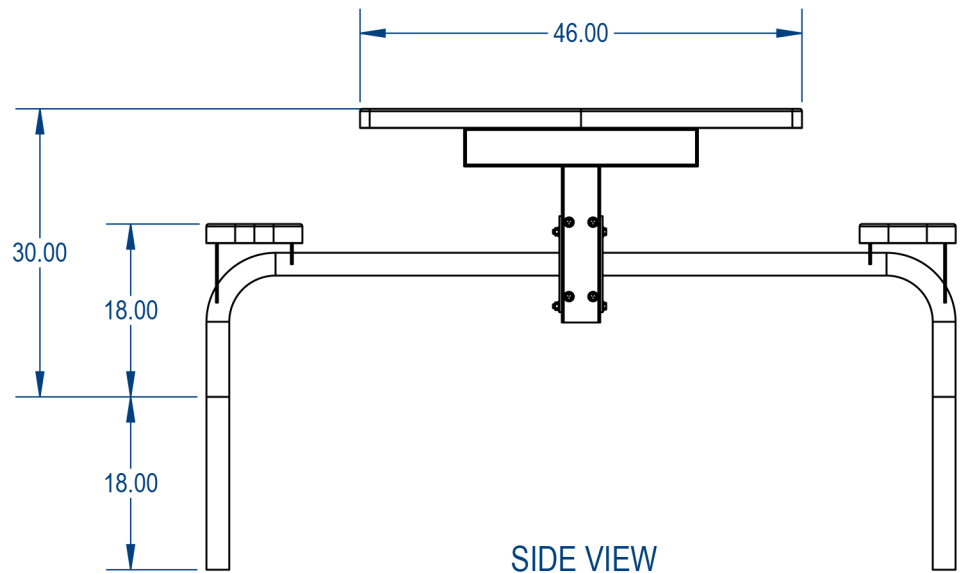

TOP VIEW

SIDE VIEW

MANUFACTURED BY:
 **CROWD CONTROL WAREHOUSE**

PROPRIETARY AND CONFIDENTIAL
 THE INFORMATION CONTAINED IN THIS DRAWING IS THE SOLE PROPERTY OF CROWD CONTROL WAREHOUSE, 1125 W HOMER STREET CHICAGO, IL. ANY REPRODUCTION IN PART OR AS A WHOLE WITHOUT THE WRITTEN PERMISSION OF CCW IS PROHIBITED.

PARK RESERVE		
TITLE: Nexus Style Square Table Expanded Metal Version		
SIZE A	DWG. NO.	REV
	WEIGHT:	SHEET 2 OF 3