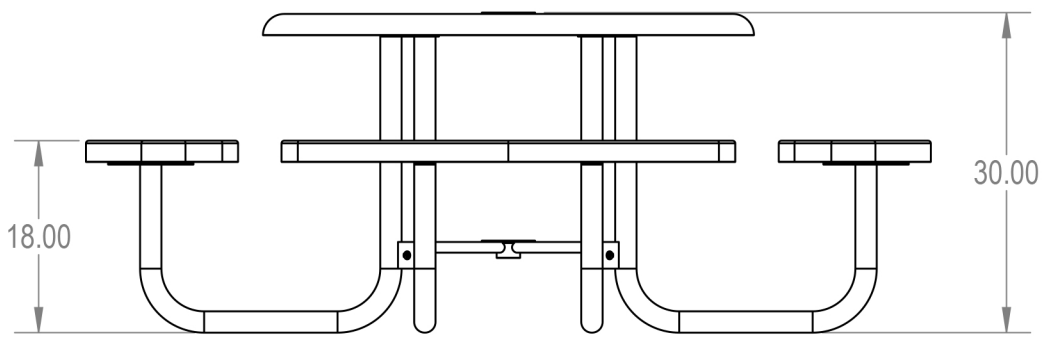

Model Numbers:
 TRS46-B-04-000 - Advantage Coating
 TRS46-D-04-000 - Industry Standard Coating

MANUFACTURED BY:
 **CROWD CONTROL WAREHOUSE**

PROPRIETARY AND CONFIDENTIAL
 THE INFORMATION CONTAINED IN THIS DRAWING IS THE SOLE PROPERTY OF CROWD CONTROL WAREHOUSE, 1125 W HOMER STREET CHICAGO, IL. ANY REPRODUCTION IN PART OR AS A WHOLE WITHOUT THE WRITTEN PERMISSION OF CCW IS PROHIBITED.

PARK RESERVE		
TITLE: 46" Solid Top Table Punched Steel Seat Version		
SIZE A	DWG. NO.	REV
WEIGHT:		SHEET 3 OF 3