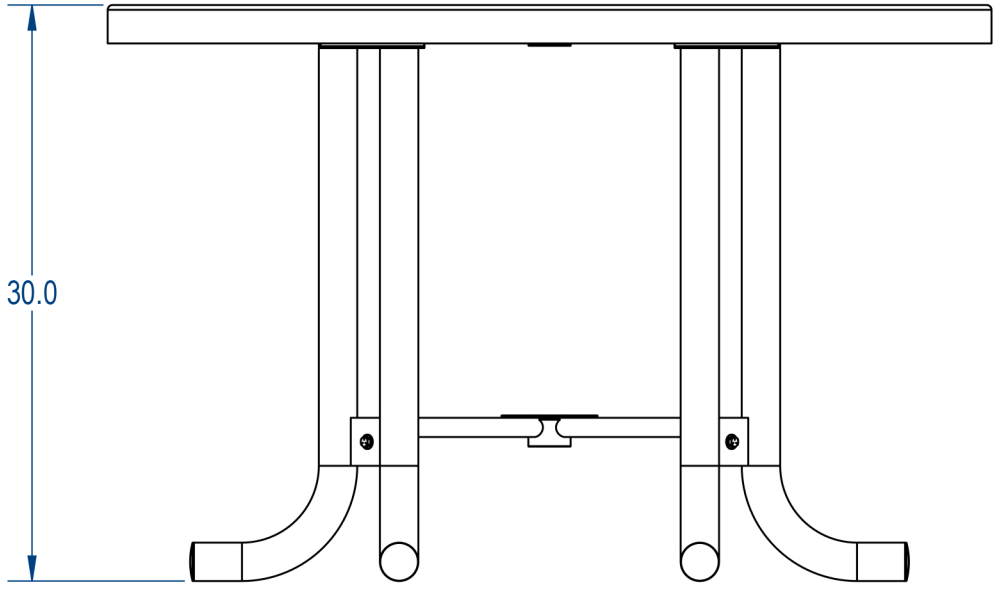

Ø 46.0

MANUFACTURED BY:

PROPRIETARY AND CONFIDENTIAL

THE INFORMATION CONTAINED IN THIS DRAWING IS THE SOLE PROPERTY OF CROWD CONTROL WAREHOUSE, 1125 W HOMER STREET CHICAGO, IL. ANY REPRODUCTION IN PART OR AS A WHOLE WITHOUT THE WRITTEN PERMISSION OF CCW IS PROHIBITED.

PARK RESERVE

TITLE:

Round Table
Expanded Metal Version

SIZE	DWG. NO.	REV
A		
WEIGHT:		SHEET 2 OF 3