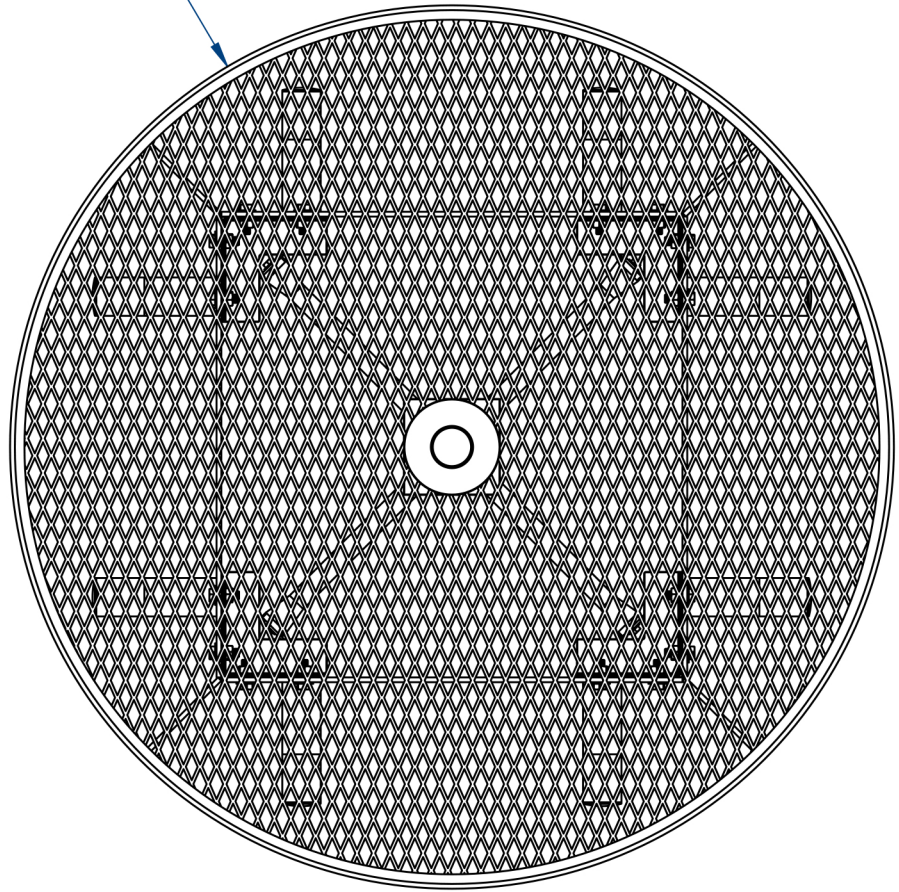

Ø 46.0

MANUFACTURED BY:

PROPRIETARY AND CONFIDENTIAL

THE INFORMATION CONTAINED IN THIS DRAWING IS THE SOLE PROPERTY OF CROWD CONTROL WAREHOUSE, 1125 W HOMER STREET CHICAGO, IL. ANY REPRODUCTION IN PART OR AS A WHOLE WITHOUT THE WRITTEN PERMISSION OF CCW IS PROHIBITED.

PARK RESERVE

TITLE:

Round Table
Expanded Metal Version

SIZE	DWG. NO.	REV
A		
WEIGHT:		SHEET 2 OF 3