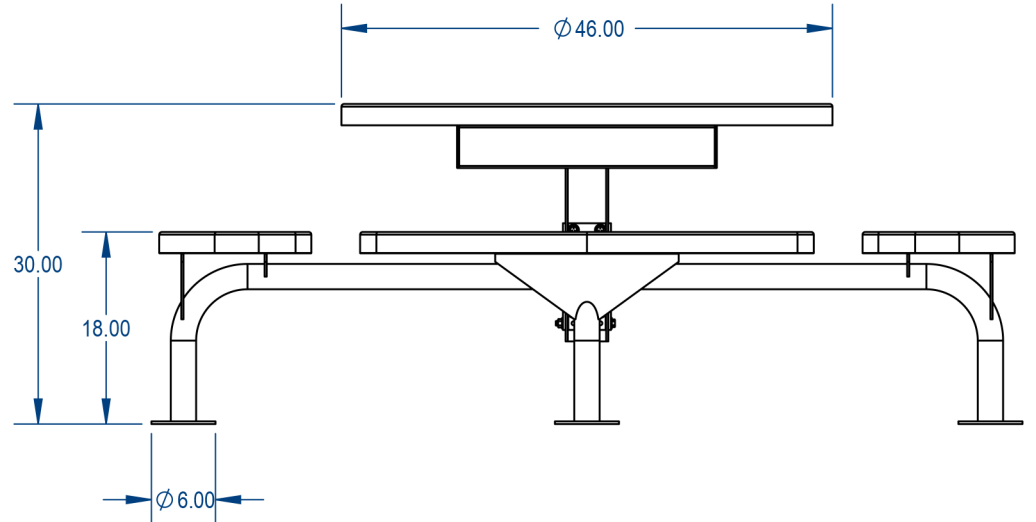

TOP VIEW

SIDE VIEW

**PARK RESERVE**

TITLE:

**Nexus Style Round Table**  
**Perforated Metal Version**

SIZE	DWG. NO.	REV
<b>A</b>		

WEIGHT: SHEET 3 OF 3

MANUFACTURED BY:

**PROPRIETARY AND CONFIDENTIAL**

THE INFORMATION CONTAINED IN THIS DRAWING IS THE SOLE PROPERTY OF CROWD CONTROL WAREHOUSE, 1125 W HOMER STREET CHICAGO, IL. ANY REPRODUCTION IN PART OR AS A WHOLE WITHOUT THE WRITTEN PERMISSION OF CCW IS PROHIBITED.