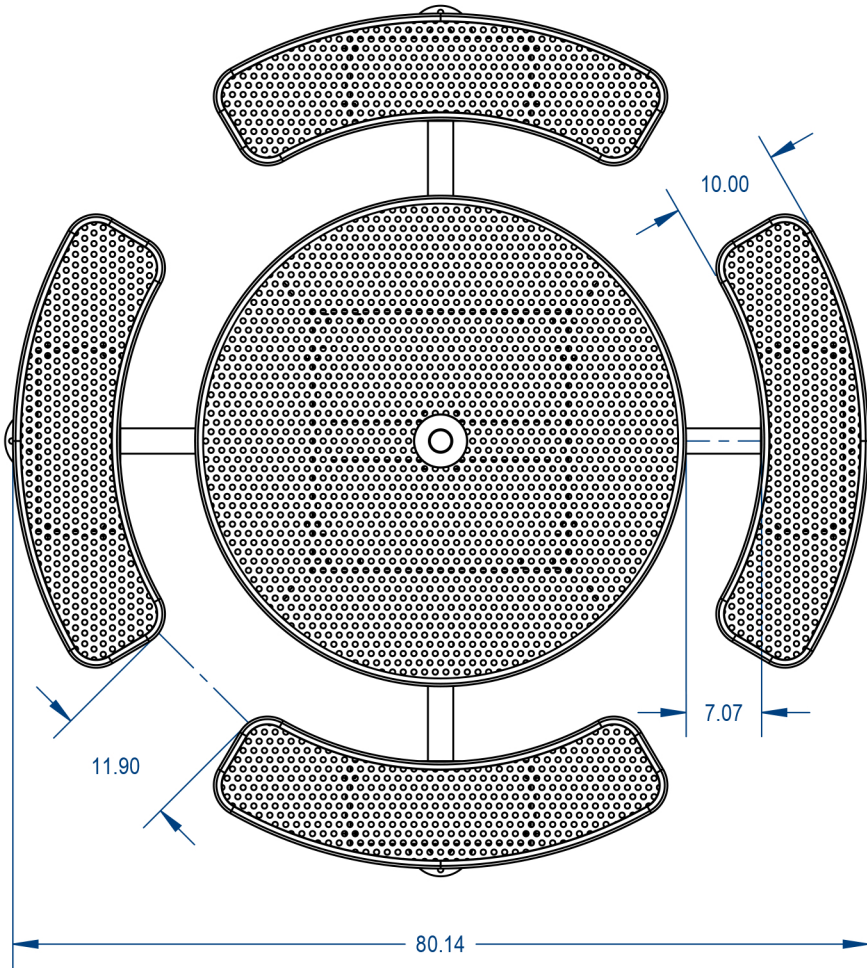

TOP VIEW

SIDE VIEW

**PARK RESERVE**

TITLE:

**Nexus Style Round Table**  
**Perforated Metal Version**

SIZE	DWG. NO.	REV
<b>A</b>		

WEIGHT: SHEET 3 OF 3

MANUFACTURED BY:

**PROPRIETARY AND CONFIDENTIAL**

THE INFORMATION CONTAINED IN THIS DRAWING IS THE SOLE PROPERTY OF CROWD CONTROL WAREHOUSE, 1125 W HOMER STREET CHICAGO, IL. ANY REPRODUCTION IN PART OR AS A WHOLE WITHOUT THE WRITTEN PERMISSION OF CCW IS PROHIBITED.