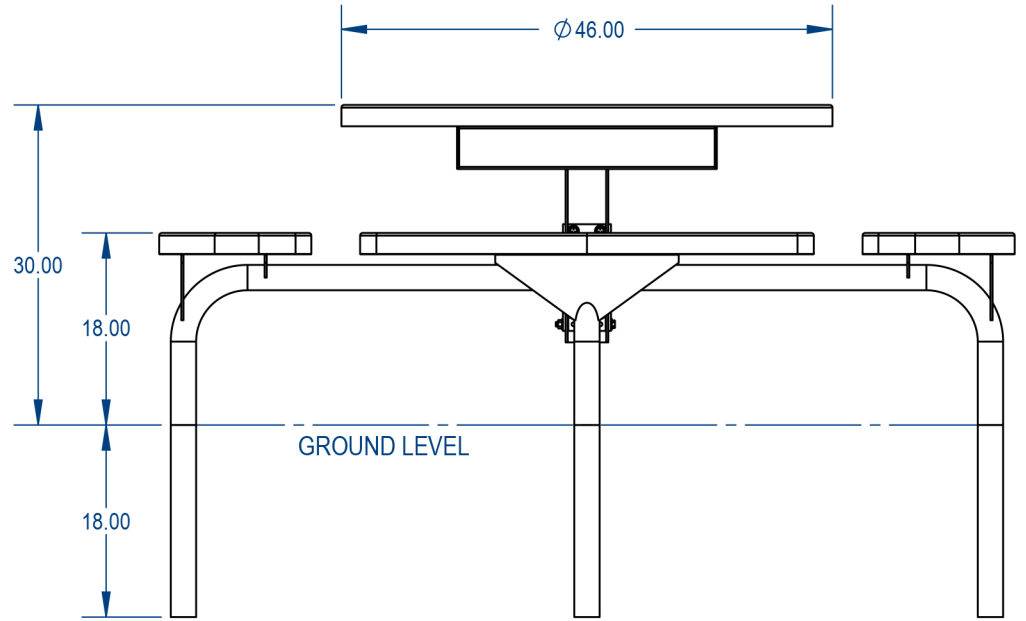

TOP VIEW

SIDE VIEW

MANUFACTURED BY:

PROPRIETARY AND CONFIDENTIAL

THE INFORMATION CONTAINED IN THIS DRAWING IS THE SOLE PROPERTY OF CROWD CONTROL WAREHOUSE, 1125 W HOMER STREET CHICAGO, IL. ANY REPRODUCTION IN PART OR AS A WHOLE WITHOUT THE WRITTEN PERMISSION OF CCW IS PROHIBITED.

PARK RESERVE

TITLE:

Nexus Style Round Table
Perforated Metal Version

SIZE	DWG. NO.	REV
A		
WEIGHT:		SHEET 3 OF 3