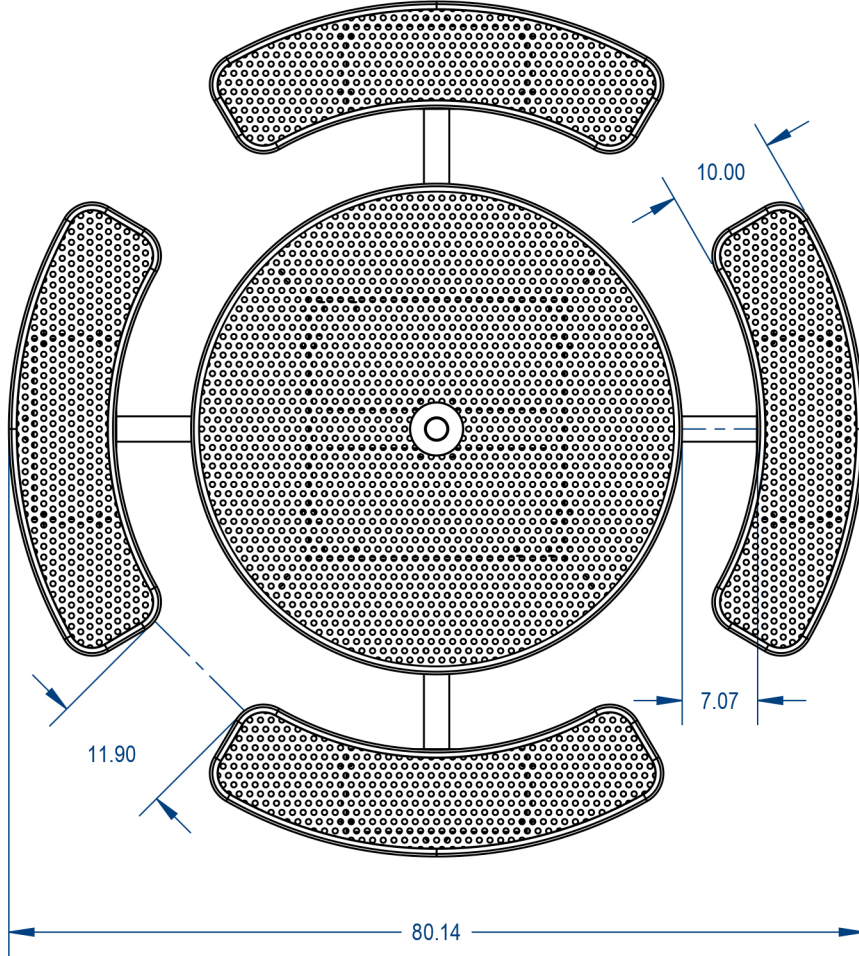

TOP VIEW

SIDE VIEW

MANUFACTURED BY:

PROPRIETARY AND CONFIDENTIAL

THE INFORMATION CONTAINED IN THIS DRAWING IS THE SOLE PROPERTY OF CROWD CONTROL WAREHOUSE, 1125 W HOMER STREET CHICAGO, IL. ANY REPRODUCTION IN PART OR AS A WHOLE WITHOUT THE WRITTEN PERMISSION OF CCW IS PROHIBITED.

PARK RESERVE

TITLE:

Nexus Style Round Table
Perforated Metal Version

SIZE	DWG. NO.	REV
A		
WEIGHT:		SHEET 3 OF 3