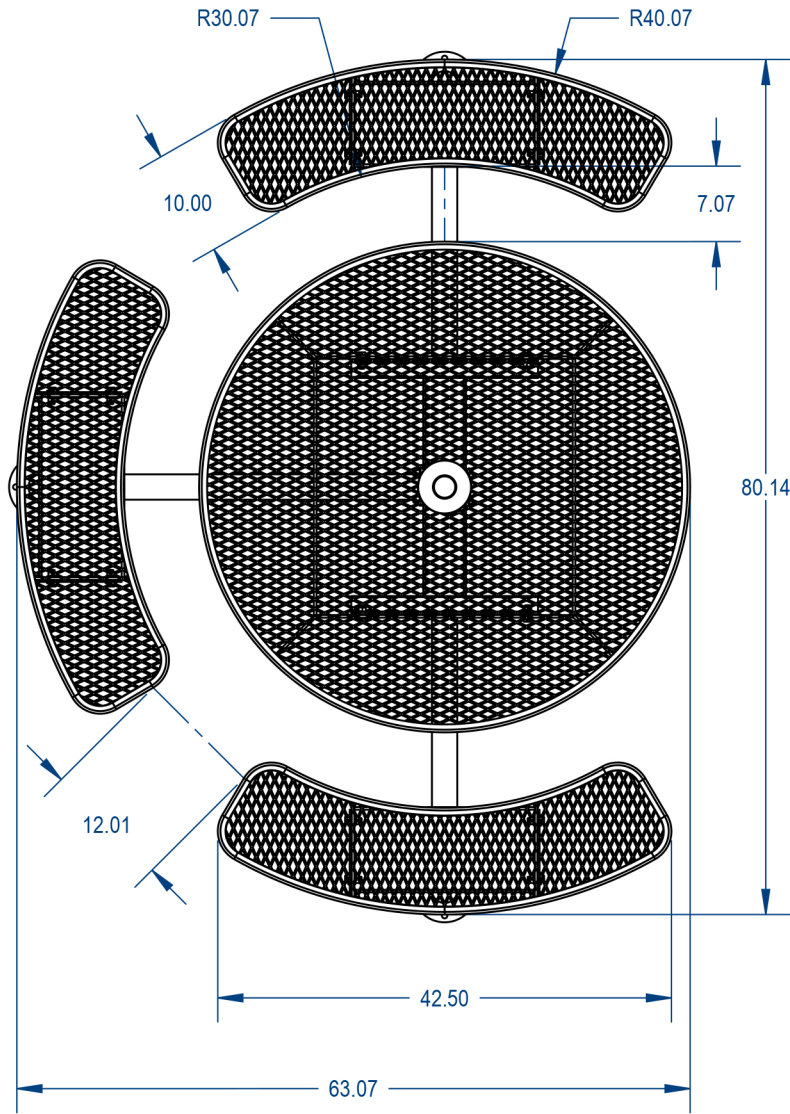

TOP VIEW

SIDE VIEW

MANUFACTURED BY:
 **CROWD CONTROL WAREHOUSE**

PROPRIETARY AND CONFIDENTIAL
 THE INFORMATION CONTAINED IN THIS DRAWING IS THE SOLE PROPERTY OF CROWD CONTROL WAREHOUSE, 1125 W HOMER STREET CHICAGO, IL. ANY REPRODUCTION IN PART OR AS A WHOLE WITHOUT THE WRITTEN PERMISSION OF CCW IS PROHIBITED.

PARK RESERVE		
TITLE: Nexus Style Round Table Perforated Metal Version		
SIZE A	DWG. NO.	REV
WEIGHT:		SHEET 3 OF 3