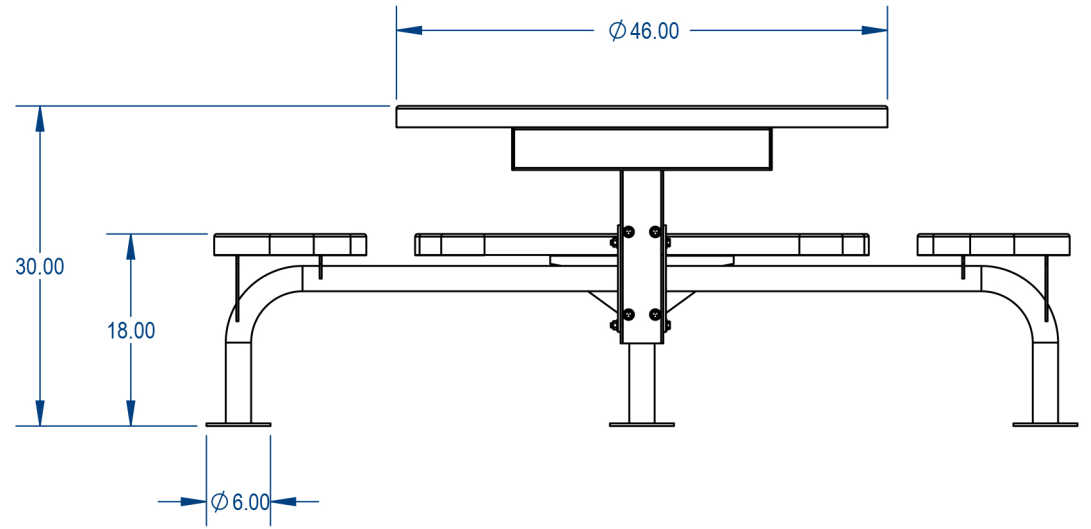

TOP VIEW

SIDE VIEW

MANUFACTURED BY:
 **CROWD CONTROL WAREHOUSE**

PROPRIETARY AND CONFIDENTIAL
 THE INFORMATION CONTAINED IN THIS DRAWING IS THE SOLE PROPERTY OF CROWD CONTROL WAREHOUSE, 1125 W HOMER STREET CHICAGO, IL. ANY REPRODUCTION IN PART OR AS A WHOLE WITHOUT THE WRITTEN PERMISSION OF CCW IS PROHIBITED.

PARK RESERVE		
TITLE: Nexus Style Round Table Perforated Metal Version		
SIZE A	DWG. NO.	REV
WEIGHT:		SHEET 3 OF 3