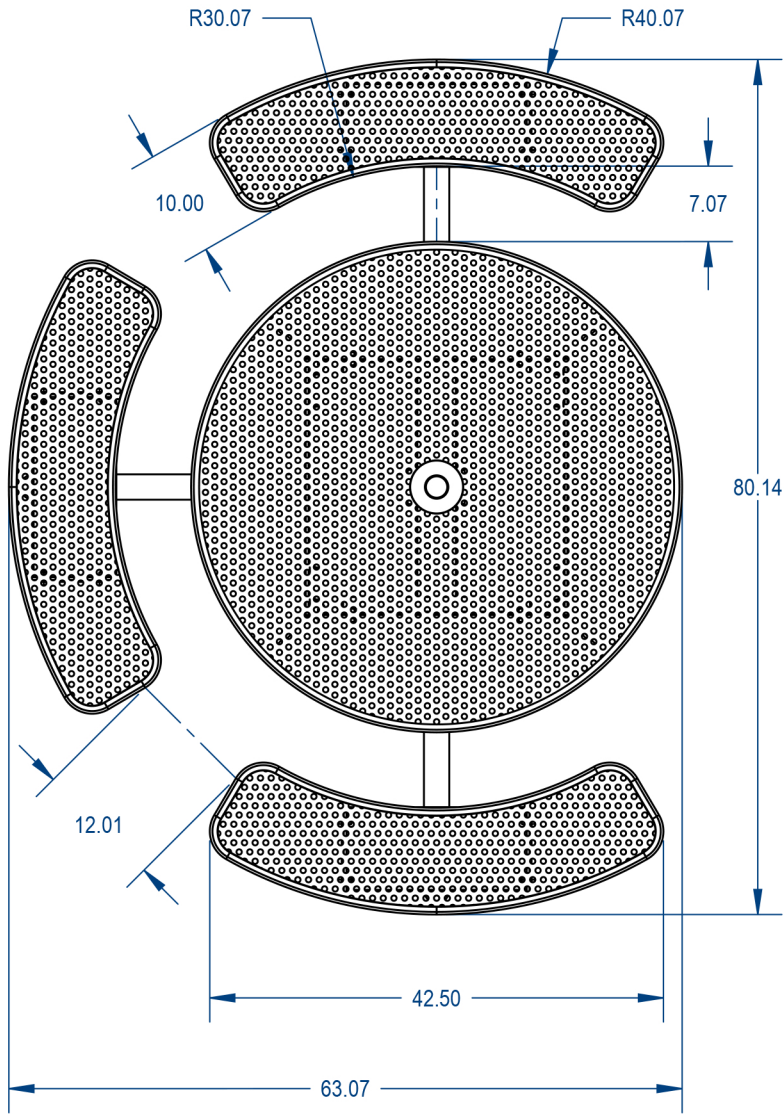

TOP VIEW

SIDE VIEW

PARK RESERVE

TITLE:

Nexus Style Round Table
Perforated Metal Version

SIZE	DWG. NO.	REV
A		
WEIGHT:		SHEET 3 OF 3

MANUFACTURED BY:

PROPRIETARY AND CONFIDENTIAL

THE INFORMATION CONTAINED IN THIS DRAWING IS THE SOLE PROPERTY OF CROWD CONTROL WAREHOUSE, 1125 W HOMER STREET CHICAGO, IL. ANY REPRODUCTION IN PART OR AS A WHOLE WITHOUT THE WRITTEN PERMISSION OF CCW IS PROHIBITED.