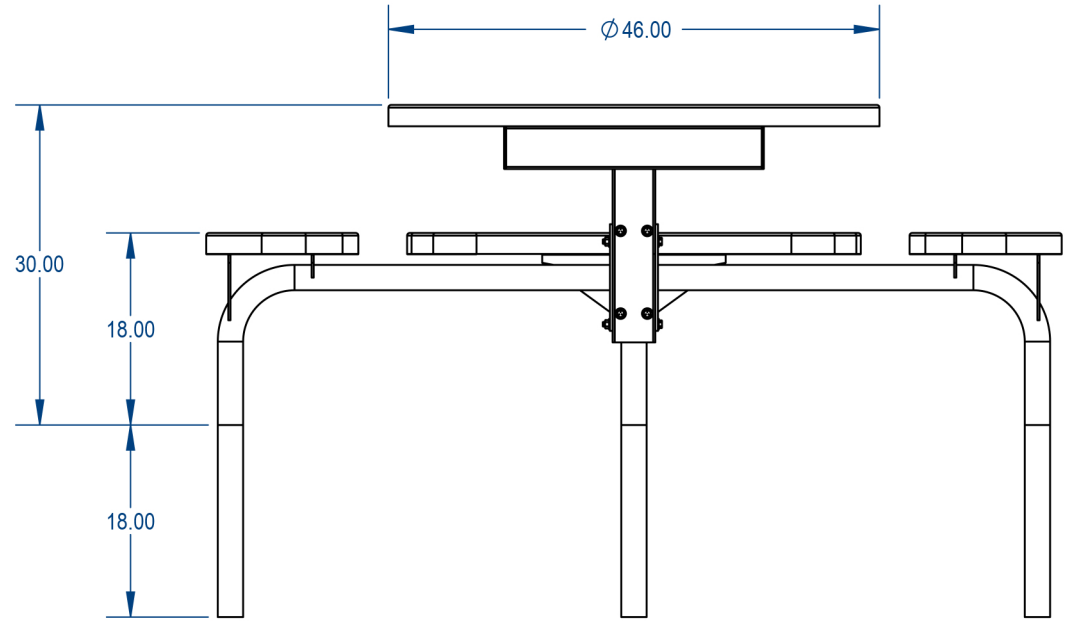

TOP VIEW

SIDE VIEW

PARK RESERVE

TITLE:

Nexus Style Round Table
Perforated Metal Version

SIZE	DWG. NO.	REV
A		
WEIGHT:		SHEET 3 OF 3

MANUFACTURED BY:

PROPRIETARY AND CONFIDENTIAL

THE INFORMATION CONTAINED IN THIS DRAWING IS THE SOLE PROPERTY OF CROWD CONTROL WAREHOUSE, 1125 W HOMER STREET CHICAGO, IL. ANY REPRODUCTION IN PART OR AS A WHOLE WITHOUT THE WRITTEN PERMISSION OF CCW IS PROHIBITED.