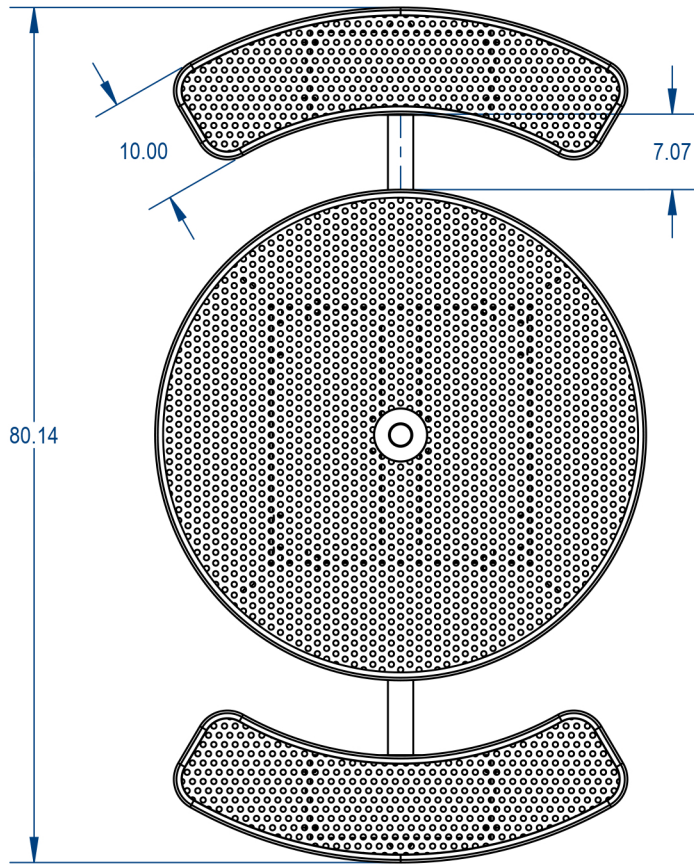

TOP VIEW

SIDE VIEW

MANUFACTURED BY:

**PROPRIETARY AND CONFIDENTIAL**

THE INFORMATION CONTAINED IN THIS DRAWING IS THE SOLE PROPERTY OF CROWD CONTROL WAREHOUSE, 1125 W HOMER STREET CHICAGO, IL. ANY REPRODUCTION IN PART OR AS A WHOLE WITHOUT THE WRITTEN PERMISSION OF CCW IS PROHIBITED.

**PARK RESERVE**

TITLE:

**Nexus Style Round Table  
Perforated Metal Version**

|          |          |              |
|----------|----------|--------------|
| SIZE     | DWG. NO. | REV          |
| <b>A</b> |          |              |
| WEIGHT:  |          | SHEET 3 OF 3 |