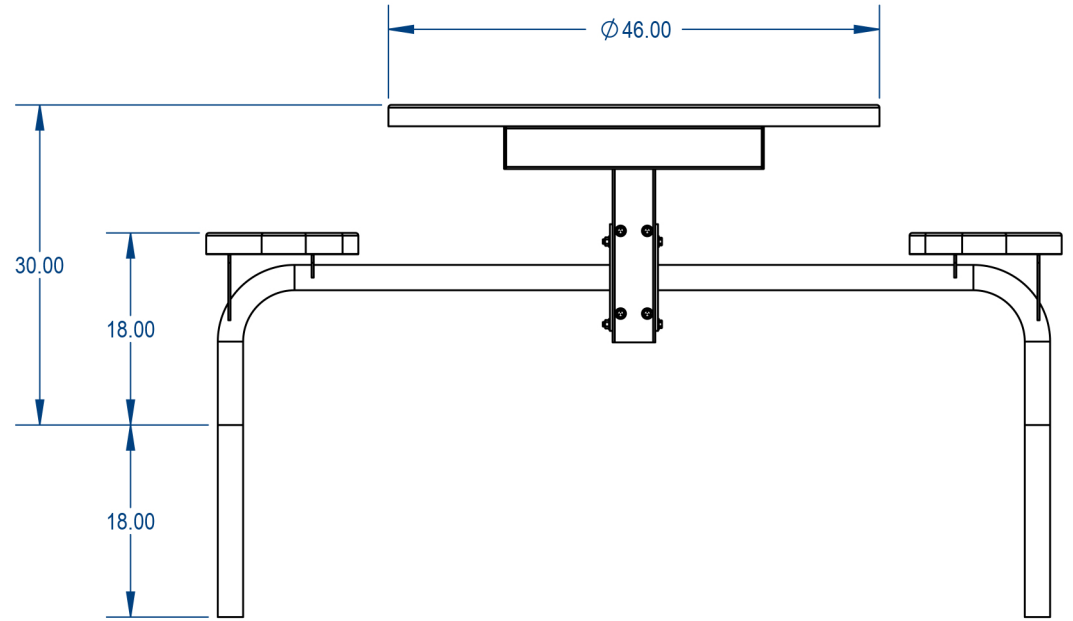

TOP VIEW

SIDE VIEW

MANUFACTURED BY:

**PROPRIETARY AND CONFIDENTIAL**

THE INFORMATION CONTAINED IN THIS DRAWING IS THE SOLE PROPERTY OF CROWD CONTROL WAREHOUSE, 1125 W HOMER STREET CHICAGO, IL. ANY REPRODUCTION IN PART OR AS A WHOLE WITHOUT THE WRITTEN PERMISSION OF CCW IS PROHIBITED.

**PARK RESERVE**

TITLE:

**Nexus Style Round Table  
Perforated Metal Version**

|          |          |              |
|----------|----------|--------------|
| SIZE     | DWG. NO. | REV          |
| <b>A</b> |          |              |
| WEIGHT:  |          | SHEET 3 OF 3 |