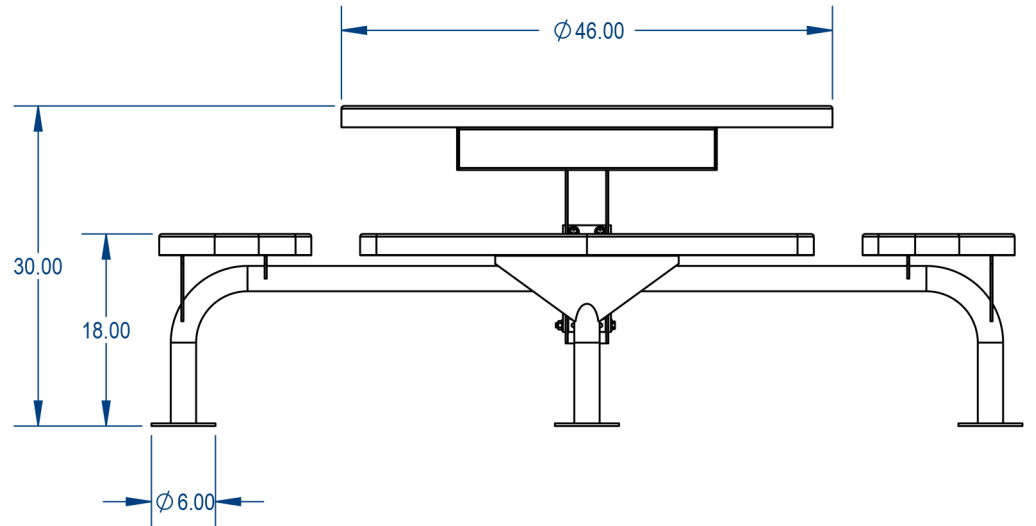

TOP VIEW

SIDE VIEW

MANUFACTURED BY:

PROPRIETARY AND CONFIDENTIAL

THE INFORMATION CONTAINED IN THIS DRAWING IS THE SOLE PROPERTY OF CROWD CONTROL WAREHOUSE, 1125 W HOMER STREET CHICAGO, IL. ANY REPRODUCTION IN PART OR AS A WHOLE WITHOUT THE WRITTEN PERMISSION OF CCW IS PROHIBITED.

PARK RESERVE

TITLE:

**Nexus Style Round Table
Expanded Metal Version**

SIZE	DWG. NO.	REV
A		
WEIGHT:		SHEET 2 OF 3