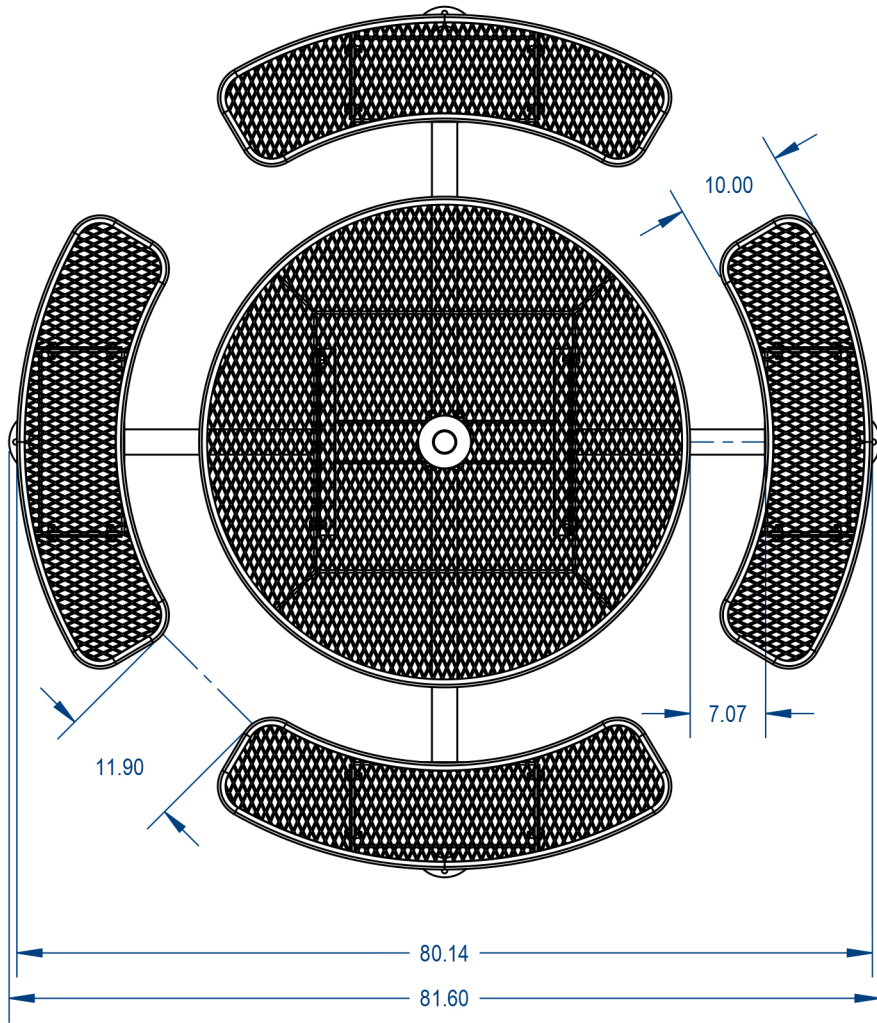

TOP VIEW

SIDE VIEW

MANUFACTURED BY:

PROPRIETARY AND CONFIDENTIAL

THE INFORMATION CONTAINED IN THIS DRAWING IS THE SOLE PROPERTY OF CROWD CONTROL WAREHOUSE, 1125 W HOMER STREET CHICAGO, IL. ANY REPRODUCTION IN PART OR AS A WHOLE WITHOUT THE WRITTEN PERMISSION OF CCW IS PROHIBITED.

PARK RESERVE

TITLE:

**Nexus Style Round Table
Expanded Metal Version**

SIZE	DWG. NO.	REV
A		
WEIGHT:		SHEET 2 OF 3