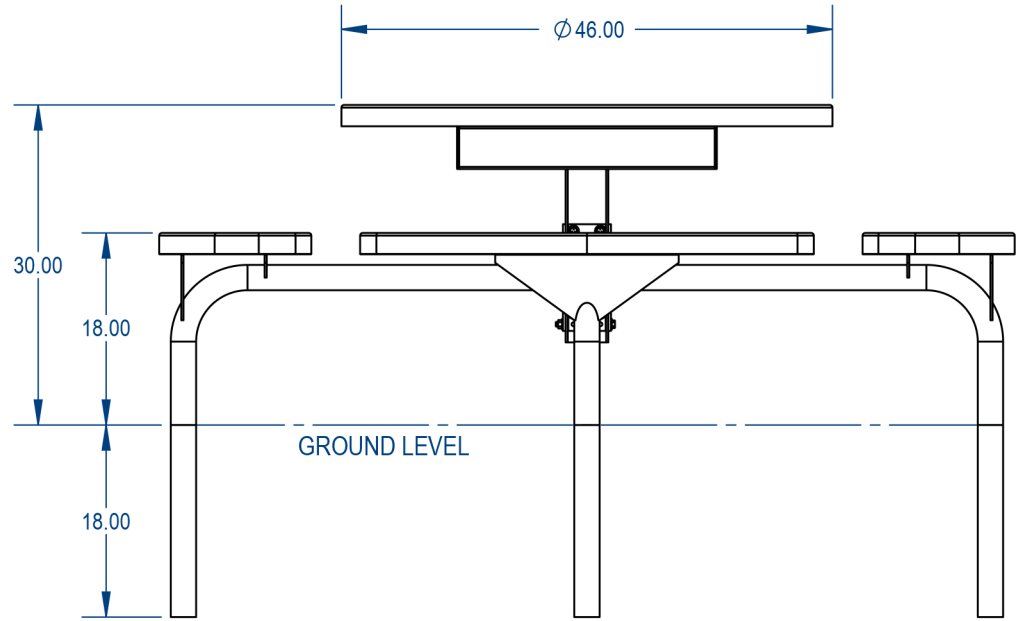

TOP VIEW

SIDE VIEW

PARK RESERVE

TITLE:

**Nexus Style Round Table
Expanded Metal Version**

SIZE	DWG. NO.	REV
A		
WEIGHT:		SHEET 2 OF 3

PROPRIETARY AND CONFIDENTIAL

THE INFORMATION CONTAINED IN THIS DRAWING IS THE SOLE PROPERTY OF CROWD CONTROL WAREHOUSE, 1125 W HOMER STREET CHICAGO, IL. ANY REPRODUCTION IN PART OR AS A WHOLE WITHOUT THE WRITTEN PERMISSION OF CCW IS PROHIBITED.