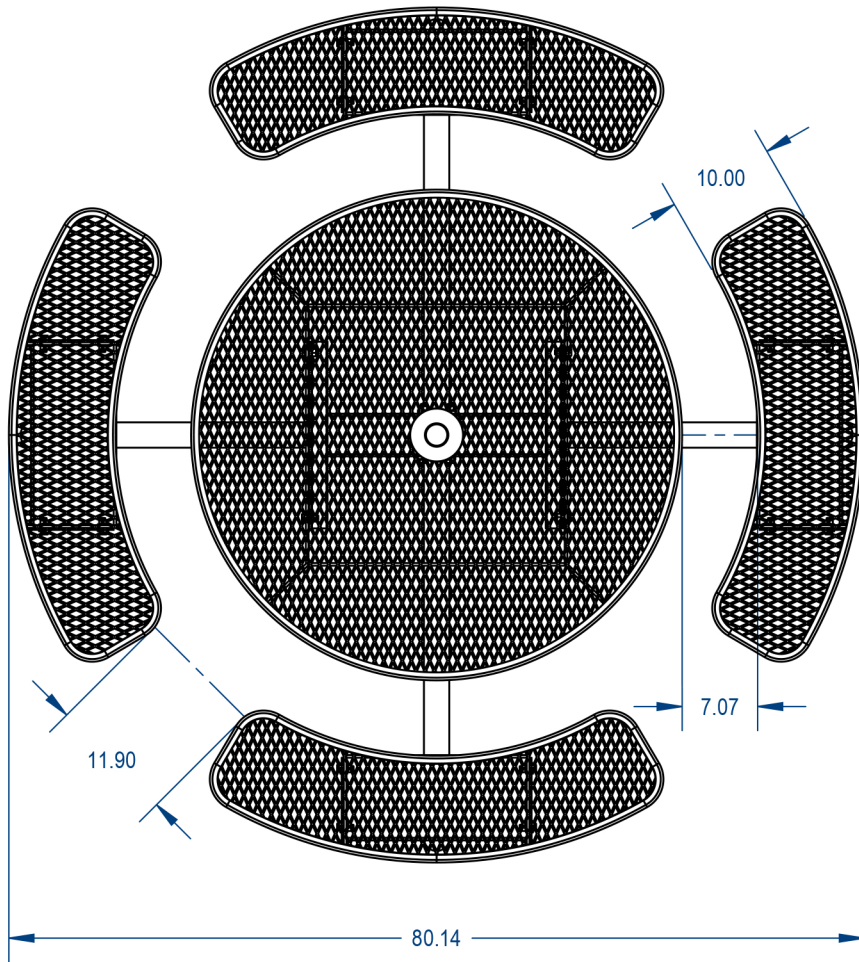

TOP VIEW

SIDE VIEW

PARK RESERVE

TITLE:

**Nexus Style Round Table
Expanded Metal Version**

SIZE	DWG. NO.	REV
A		
WEIGHT:		SHEET 2 OF 3

PROPRIETARY AND CONFIDENTIAL

THE INFORMATION CONTAINED IN THIS DRAWING IS THE SOLE PROPERTY OF CROWD CONTROL WAREHOUSE, 1125 W HOMER STREET CHICAGO, IL. ANY REPRODUCTION IN PART OR AS A WHOLE WITHOUT THE WRITTEN PERMISSION OF CCW IS PROHIBITED.