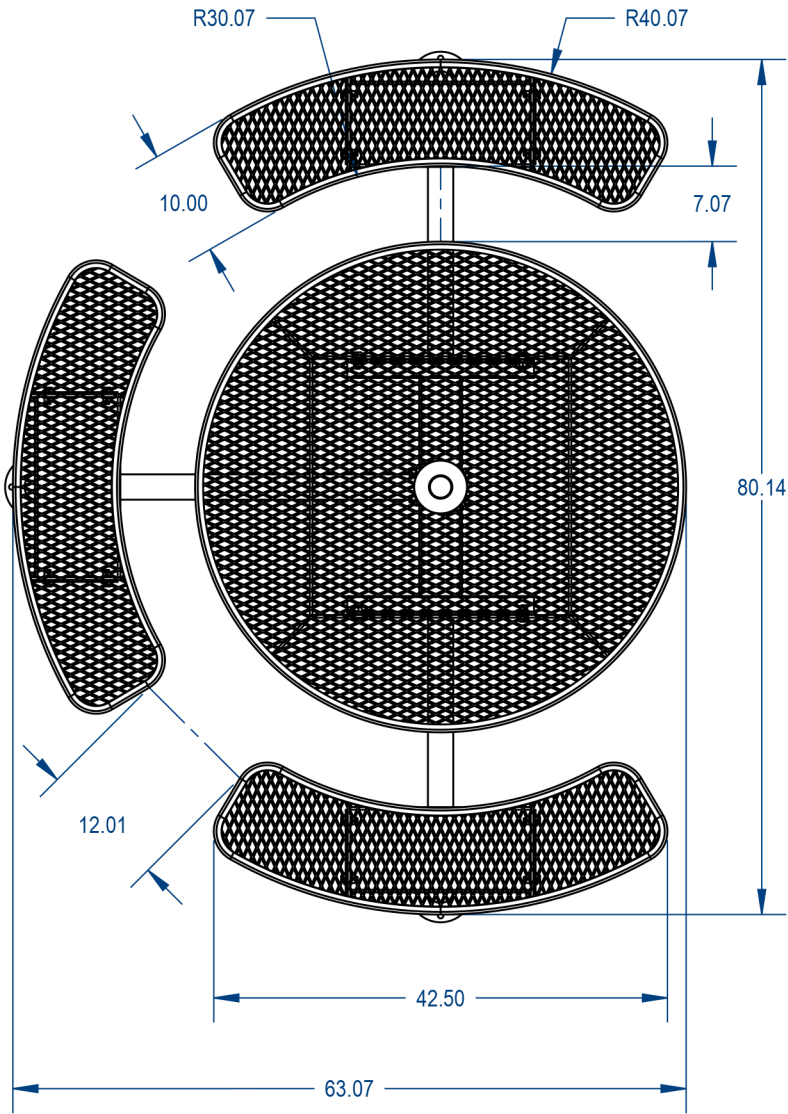

TOP VIEW

SIDE VIEW

PARK RESERVE

TITLE:

Nexus Style Round Table
Expanded Metal Version

SIZE	DWG. NO.	REV
A		
WEIGHT:		SHEET 2 OF 3

MANUFACTURED BY:

PROPRIETARY AND CONFIDENTIAL

THE INFORMATION CONTAINED IN THIS DRAWING IS THE SOLE PROPERTY OF CROWD CONTROL WAREHOUSE, 1125 W HOMER STREET CHICAGO, IL. ANY REPRODUCTION IN PART OR AS A WHOLE WITHOUT THE WRITTEN PERMISSION OF CCW IS PROHIBITED.