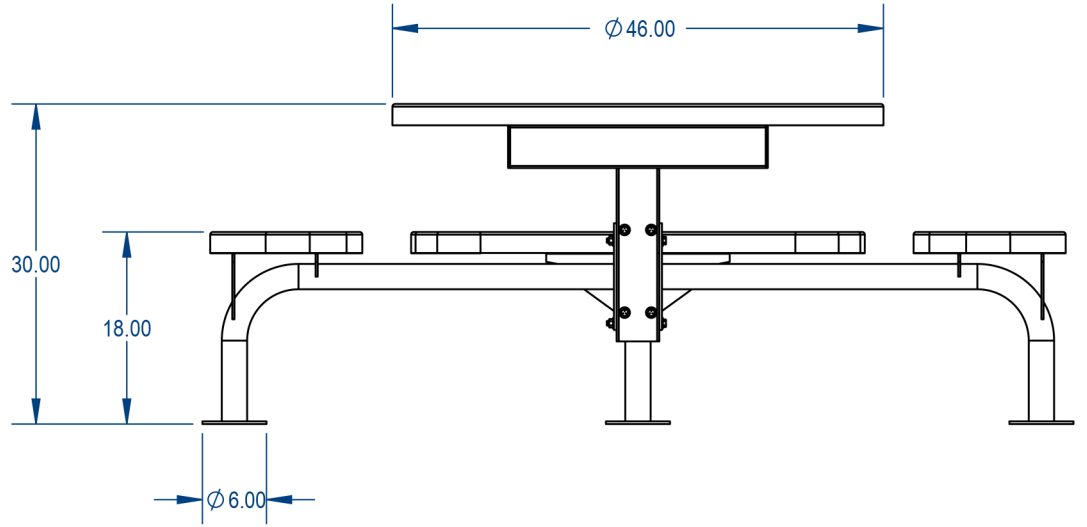

TOP VIEW

SIDE VIEW

PARK RESERVE

TITLE:

Nexus Style Round Table
Expanded Metal Version

SIZE	DWG. NO.	REV
A		
WEIGHT:		SHEET 2 OF 3

MANUFACTURED BY:

PROPRIETARY AND CONFIDENTIAL

THE INFORMATION CONTAINED IN THIS DRAWING IS THE SOLE PROPERTY OF CROWD CONTROL WAREHOUSE, 1125 W HOMER STREET CHICAGO, IL. ANY REPRODUCTION IN PART OR AS A WHOLE WITHOUT THE WRITTEN PERMISSION OF CCW IS PROHIBITED.