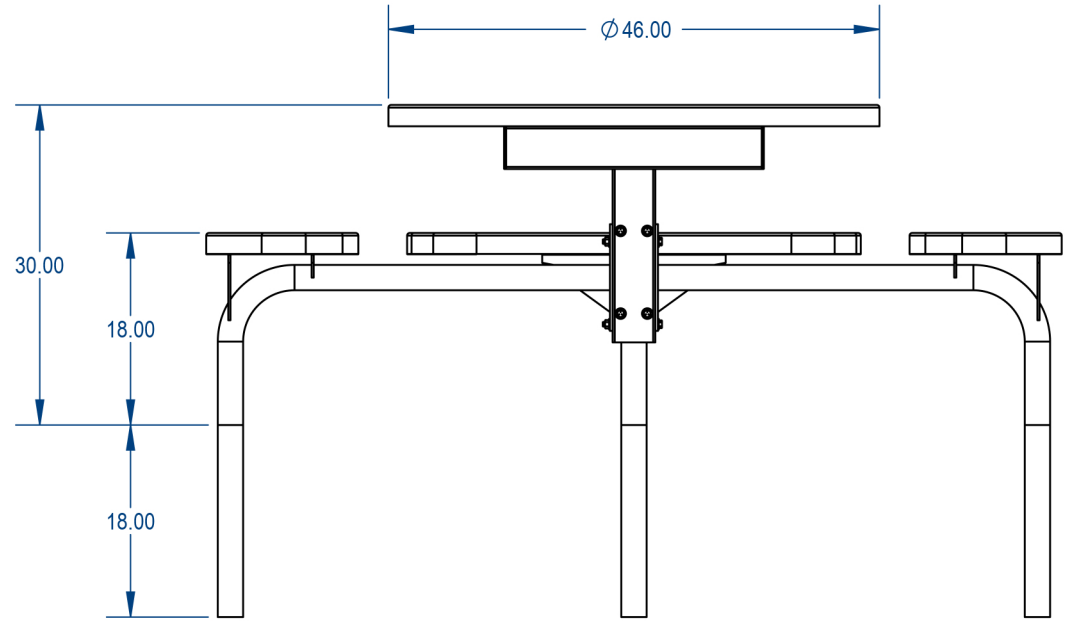

TOP VIEW

SIDE VIEW

**PARK RESERVE**

TITLE:

**Nexus Style Round Table  
Expanded Metal Version**

SIZE	DWG. NO.	REV
<b>A</b>		
WEIGHT:		SHEET 2 OF 3

MANUFACTURED BY:

**PROPRIETARY AND CONFIDENTIAL**

THE INFORMATION CONTAINED IN THIS DRAWING IS THE SOLE PROPERTY OF CROWD CONTROL WAREHOUSE, 1125 W HOMER STREET CHICAGO, IL. ANY REPRODUCTION IN PART OR AS A WHOLE WITHOUT THE WRITTEN PERMISSION OF CCW IS PROHIBITED.