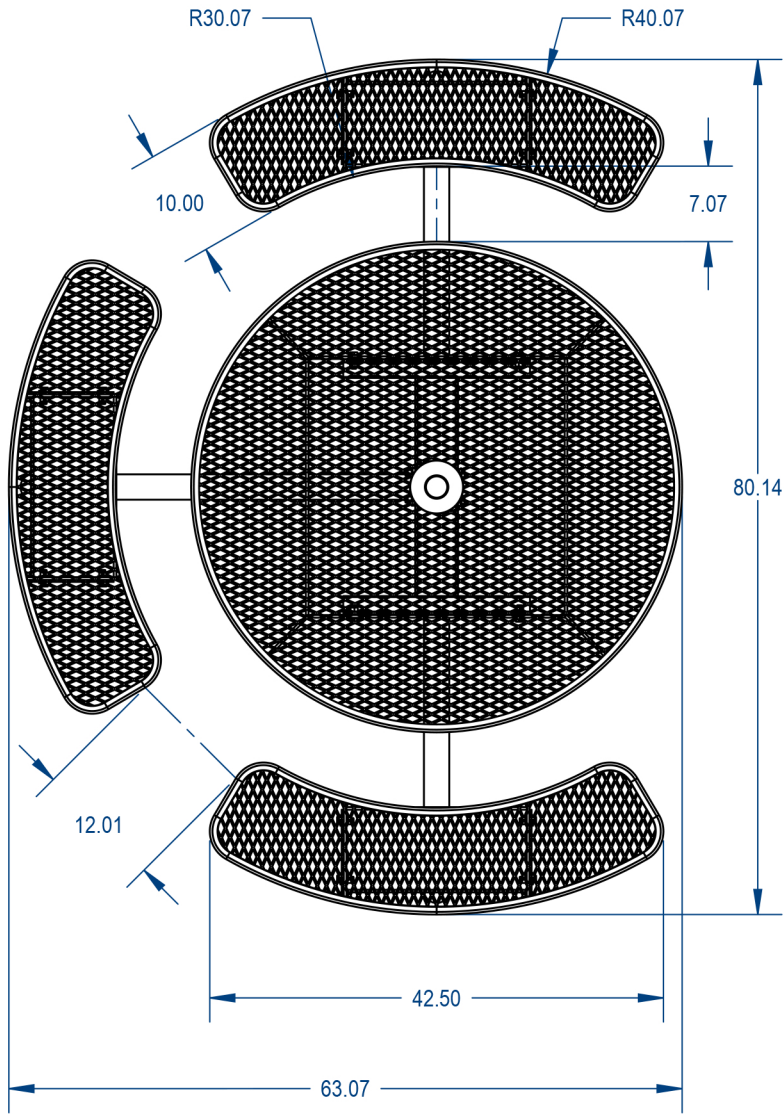

TOP VIEW

SIDE VIEW

**PARK RESERVE**

TITLE:

**Nexus Style Round Table  
Expanded Metal Version**

SIZE	DWG. NO.	REV
<b>A</b>		
WEIGHT:		SHEET 2 OF 3

MANUFACTURED BY:

**PROPRIETARY AND CONFIDENTIAL**

THE INFORMATION CONTAINED IN THIS DRAWING IS THE SOLE PROPERTY OF CROWD CONTROL WAREHOUSE, 1125 W HOMER STREET CHICAGO, IL. ANY REPRODUCTION IN PART OR AS A WHOLE WITHOUT THE WRITTEN PERMISSION OF CCW IS PROHIBITED.