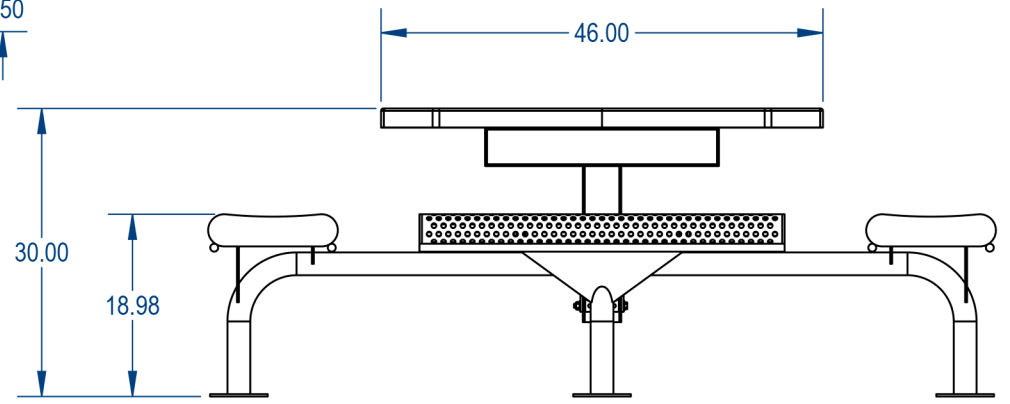

TOP VIEW

SIDE VIEW

MANUFACTURED BY:  
 CROWD CONTROL WAREHOUSE

**PROPRIETARY AND CONFIDENTIAL**  
 THE INFORMATION CONTAINED IN THIS DRAWING IS THE SOLE PROPERTY OF CROWD CONTROL WAREHOUSE, 1125 W HOMER STREET CHICAGO, IL. ANY REPRODUCTION IN PART OR AS A WHOLE WITHOUT THE WRITTEN PERMISSION OF CCW IS PROHIBITED.

<b>PARK RESERVE</b>		
TITLE: <b>Nexus Style Octagon Table</b> <b>Perforated Metal Version</b>		
SIZE <b>A</b>	DWG. NO.	REV
WEIGHT:		SHEET 3 OF 3