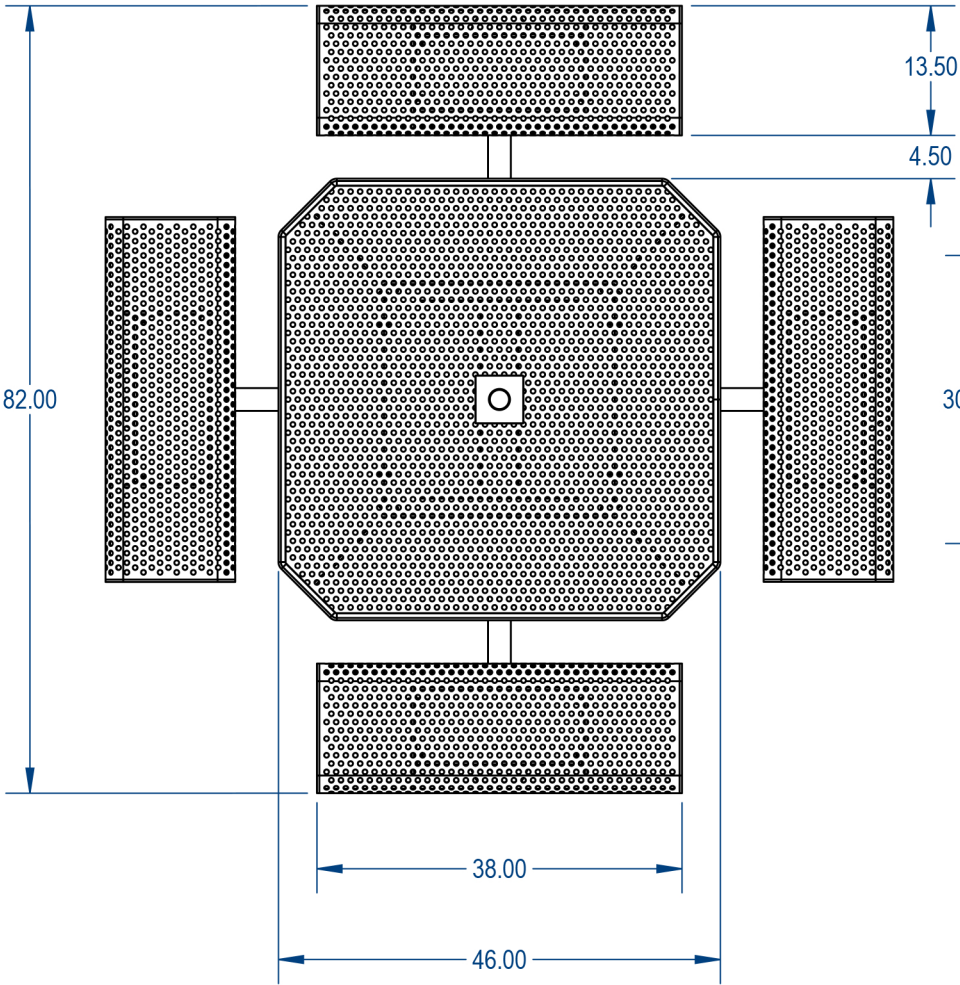

TOP VIEW

SIDE VIEW

MANUFACTURED BY:  
 CROWD CONTROL WAREHOUSE

**PROPRIETARY AND CONFIDENTIAL**  
 THE INFORMATION CONTAINED IN THIS DRAWING IS THE SOLE PROPERTY OF CROWD CONTROL WAREHOUSE, 1125 W HOMER STREET CHICAGO, IL. ANY REPRODUCTION IN PART OR AS A WHOLE WITHOUT THE WRITTEN PERMISSION OF CCW IS PROHIBITED.

<b>PARK RESERVE</b>		
TITLE: <b>Nexus Style Octagon Table</b> <b>Perforated Metal Version</b>		
SIZE <b>A</b>	DWG. NO.	REV
WEIGHT:		SHEET 3 OF 3