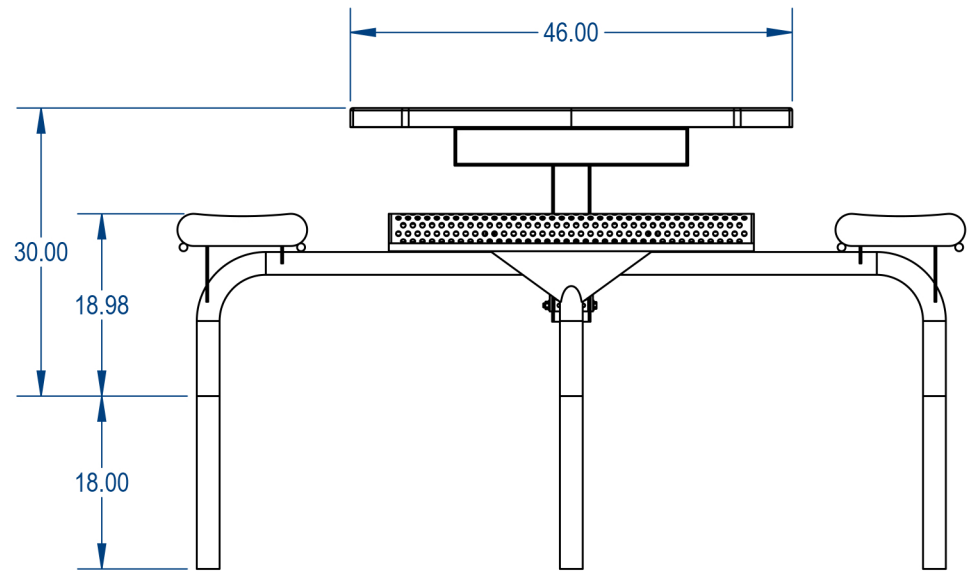

TOP VIEW

SIDE VIEW

MANUFACTURED BY:  
 **CROWD CONTROL WAREHOUSE**

**PROPRIETARY AND CONFIDENTIAL**  
 THE INFORMATION CONTAINED IN THIS DRAWING IS THE SOLE PROPERTY OF CROWD CONTROL WAREHOUSE, 1125 W HOMER STREET CHICAGO, IL. ANY REPRODUCTION IN PART OR AS A WHOLE WITHOUT THE WRITTEN PERMISSION OF CCW IS PROHIBITED.

<b>PARK RESERVE</b>		
TITLE: <b>Nexus Style Octagon Table</b> <b>Perforated Metal Version</b>		
SIZE <b>A</b>	DWG. NO.	REV
WEIGHT:		SHEET 3 OF 3