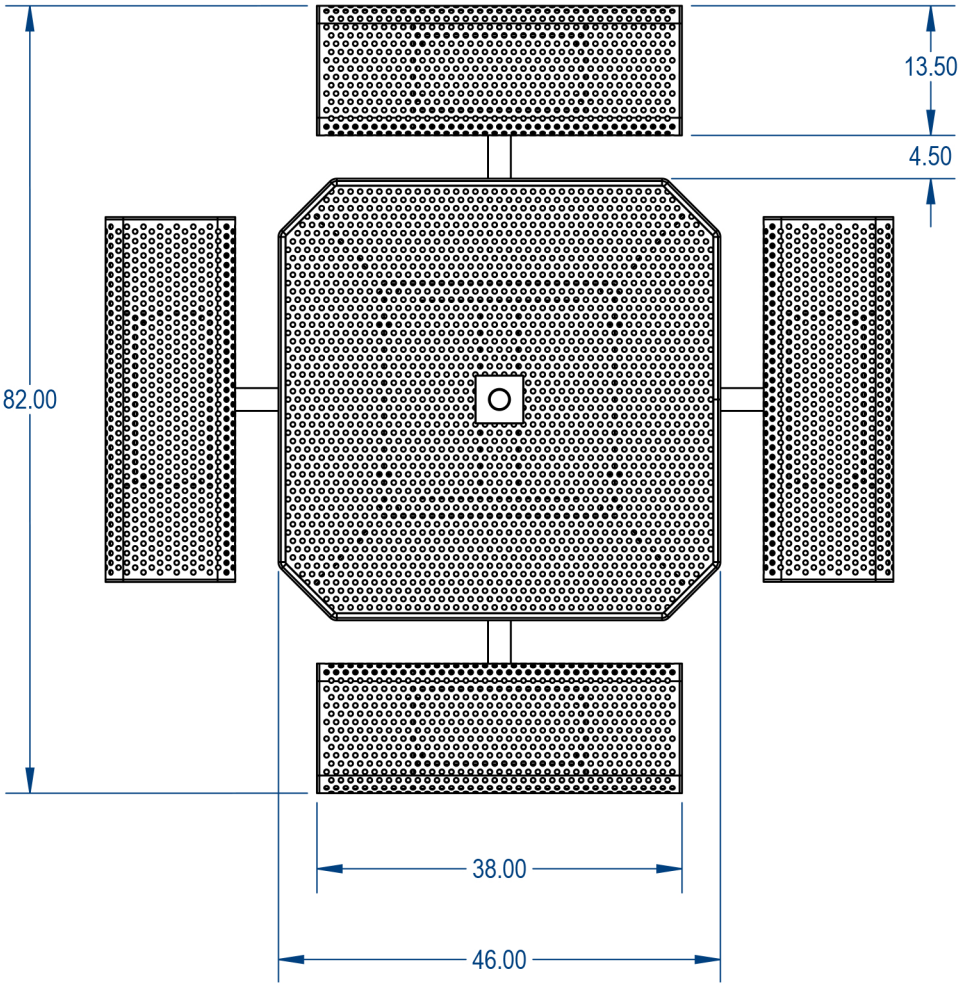

TOP VIEW

SIDE VIEW

MANUFACTURED BY:  
 **CROWD CONTROL WAREHOUSE**

**PROPRIETARY AND CONFIDENTIAL**  
 THE INFORMATION CONTAINED IN THIS DRAWING IS THE SOLE PROPERTY OF CROWD CONTROL WAREHOUSE, 1125 W HOMER STREET CHICAGO, IL. ANY REPRODUCTION IN PART OR AS A WHOLE WITHOUT THE WRITTEN PERMISSION OF CCW IS PROHIBITED.

<b>PARK RESERVE</b>		
TITLE: <b>Nexus Style Octagon Table</b> <b>Perforated Metal Version</b>		
SIZE <b>A</b>	DWG. NO.	REV
WEIGHT:		SHEET 3 OF 3