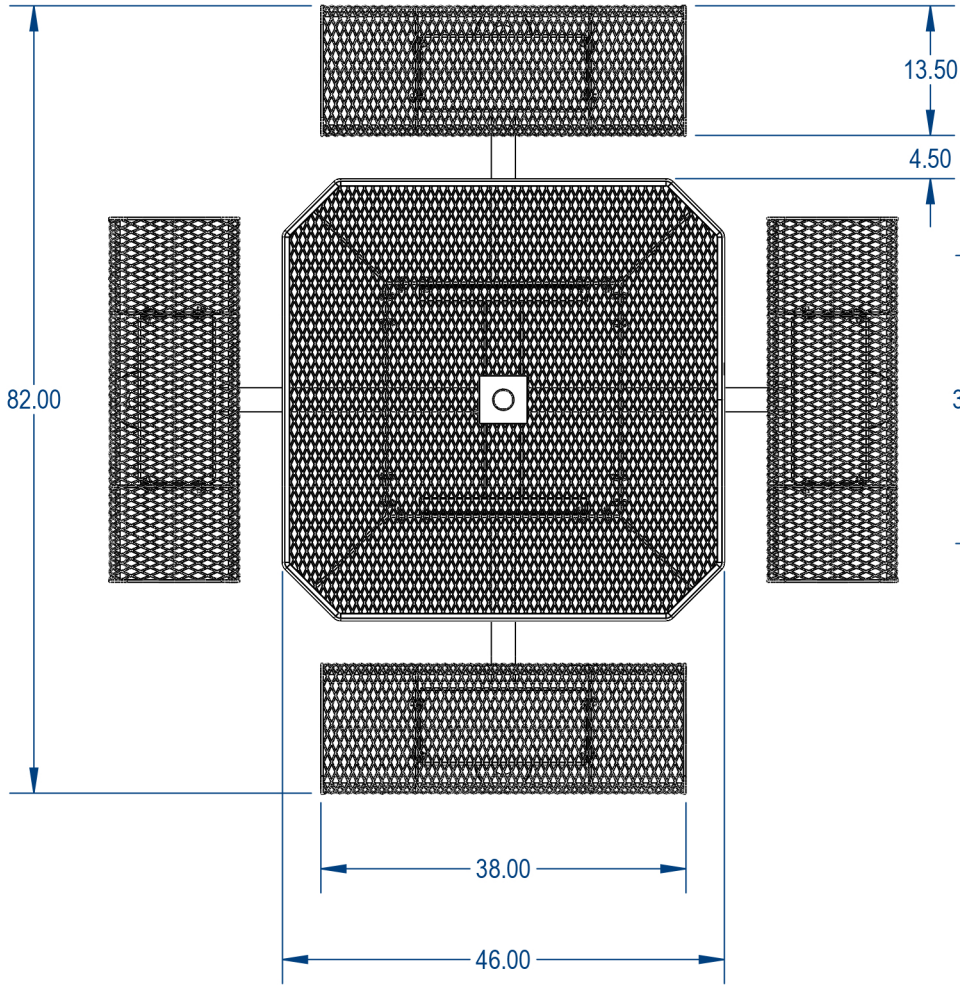

TOP VIEW

SIDE VIEW

MANUFACTURED BY:

PROPRIETARY AND CONFIDENTIAL

THE INFORMATION CONTAINED IN THIS DRAWING IS THE SOLE PROPERTY OF CROWD CONTROL WAREHOUSE, 1125 W HOMER STREET CHICAGO, IL. ANY REPRODUCTION IN PART OR AS A WHOLE WITHOUT THE WRITTEN PERMISSION OF CCW IS PROHIBITED.

PARK RESERVE

TITLE:

**Nexus Style Octagon Table
Expanded Metal Version**

SIZE	DWG. NO.	REV
A		
WEIGHT:		SHEET 2 OF 3