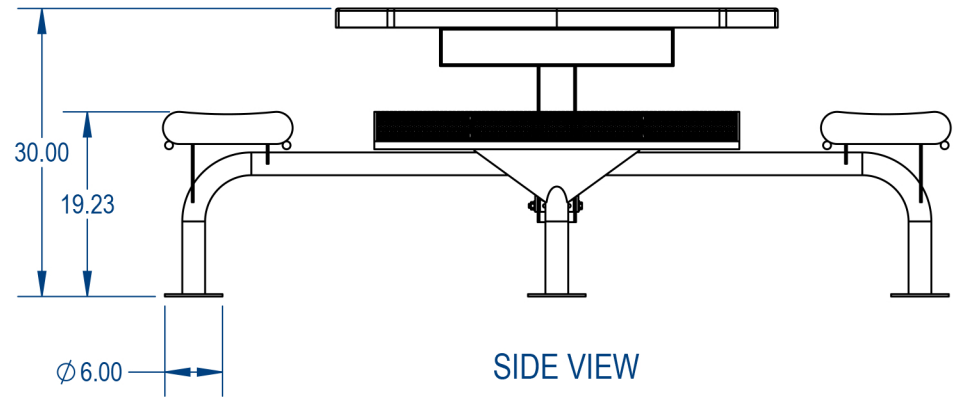

TOP VIEW

SIDE VIEW

MANUFACTURED BY:

PROPRIETARY AND CONFIDENTIAL

THE INFORMATION CONTAINED IN THIS DRAWING IS THE SOLE PROPERTY OF CROWD CONTROL WAREHOUSE, 1125 W HOMER STREET CHICAGO, IL. ANY REPRODUCTION IN PART OR AS A WHOLE WITHOUT THE WRITTEN PERMISSION OF CCW IS PROHIBITED.

PARK RESERVE

TITLE:

**Nexus Style Octagon Table
Expanded Metal Version**

SIZE	DWG. NO.	REV
A		
WEIGHT:		SHEET 2 OF 3