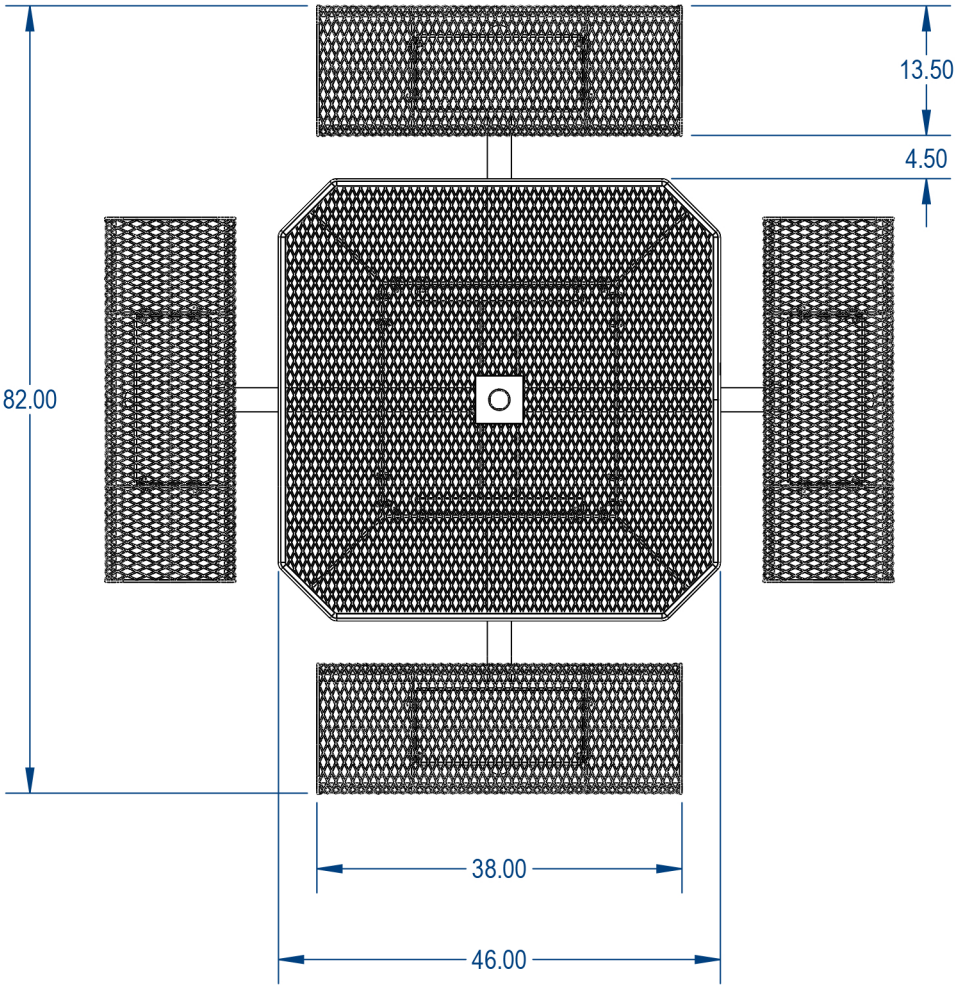

TOP VIEW

SIDE VIEW

MANUFACTURED BY:  
 **CROWD CONTROL WAREHOUSE**

**PROPRIETARY AND CONFIDENTIAL**  
 THE INFORMATION CONTAINED IN THIS DRAWING IS THE SOLE PROPERTY OF CROWD CONTROL WAREHOUSE, 1125 W HOMER STREET CHICAGO, IL. ANY REPRODUCTION IN PART OR AS A WHOLE WITHOUT THE WRITTEN PERMISSION OF CCW IS PROHIBITED.

<b>PARK RESERVE</b>		
TITLE: <b>Nexus Style Octagon Table Expanded Metal Version</b>		
SIZE <b>A</b>	DWG. NO.	REV
WEIGHT:		SHEET 2 OF 3