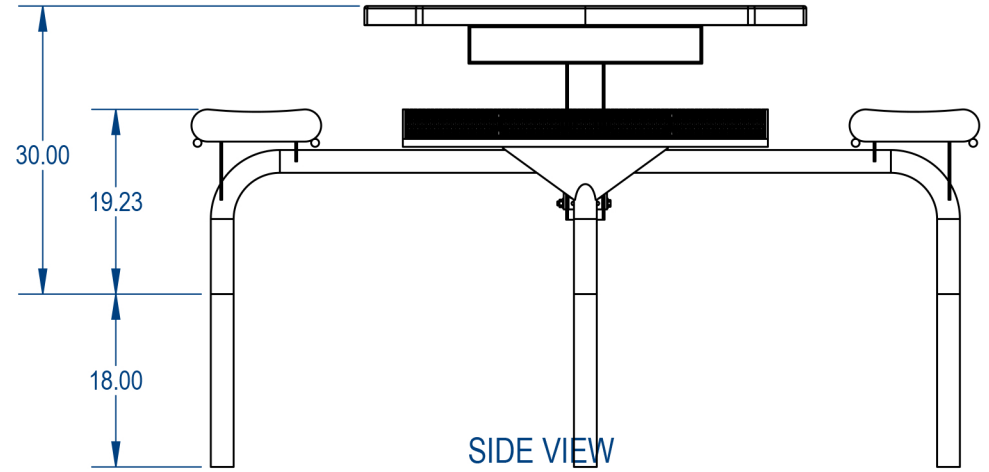

TOP VIEW

SIDE VIEW

MANUFACTURED BY:  
 **CROWD CONTROL WAREHOUSE**

**PROPRIETARY AND CONFIDENTIAL**  
 THE INFORMATION CONTAINED IN THIS DRAWING IS THE SOLE PROPERTY OF CROWD CONTROL WAREHOUSE, 1125 W HOMER STREET CHICAGO, IL. ANY REPRODUCTION IN PART OR AS A WHOLE WITHOUT THE WRITTEN PERMISSION OF CCW IS PROHIBITED.

<b>PARK RESERVE</b>		
TITLE: <b>Nexus Style Octagon Table Expanded Metal Version</b>		
SIZE <b>A</b>	DWG. NO.	REV
WEIGHT:		SHEET 2 OF 3