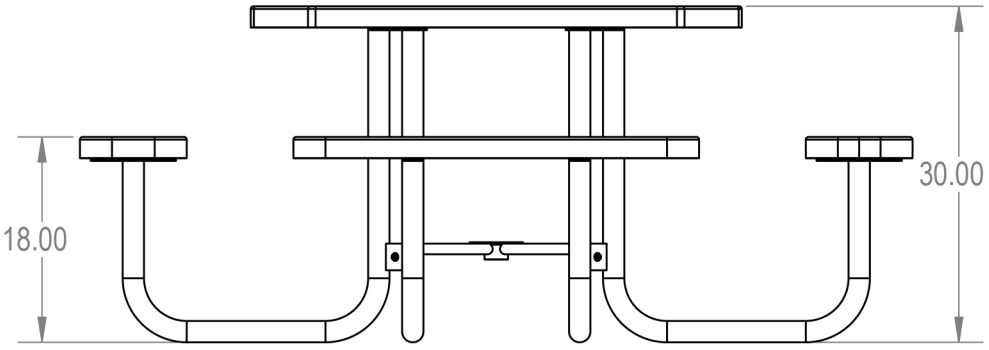

Model Numbers:
 TOT46-A-04-000 - Advantage Coating
 TOT46-C-04-000 - Industry Standard Coating

MANUFACTURED BY:
CW CROWD CONTROL WAREHOUSE

PROPRIETARY AND CONFIDENTIAL
 THE INFORMATION CONTAINED IN THIS DRAWING IS THE SOLE PROPERTY OF CROWD CONTROL WAREHOUSE, 1125 W HOMER STREET CHICAGO, IL. ANY REPRODUCTION IN PART OR AS A WHOLE WITHOUT THE WRITTEN PERMISSION OF CCW IS PROHIBITED.

PARK RESERVE		
TITLE: Octagon Table Expanded Metal Version		
SIZE A	DWG. NO.	REV
WEIGHT:		SHEET 2 OF 3