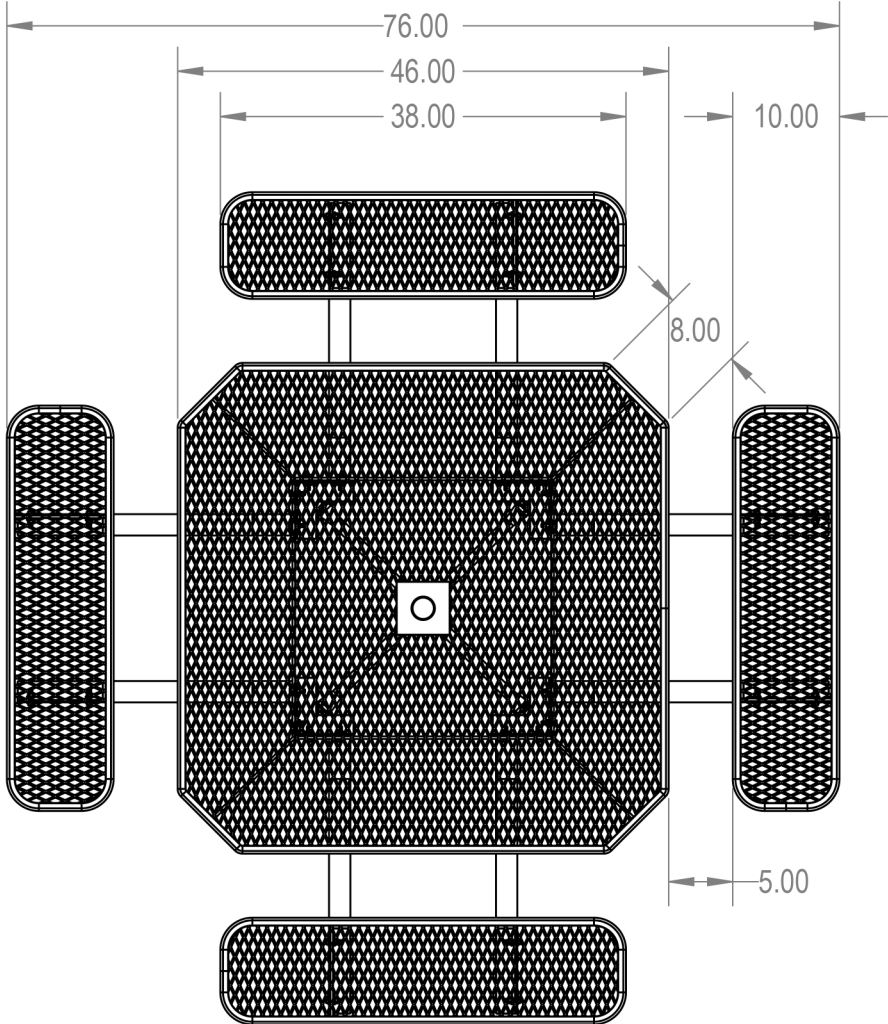

Model Numbers:
 TOT46-A-04-000 - Advantage Coating
 TOT46-C-04-000 - Industry Standard Coating

MANUFACTURED BY:
CW CROWD CONTROL WAREHOUSE

PROPRIETARY AND CONFIDENTIAL
 THE INFORMATION CONTAINED IN THIS DRAWING IS THE SOLE PROPERTY OF CROWD CONTROL WAREHOUSE, 1125 W HOMER STREET CHICAGO, IL. ANY REPRODUCTION IN PART OR AS A WHOLE WITHOUT THE WRITTEN PERMISSION OF CCW IS PROHIBITED.

PARK RESERVE		
TITLE: Octagon Table Expanded Metal Version		
SIZE A	DWG. NO.	REV
WEIGHT:		SHEET 2 OF 3