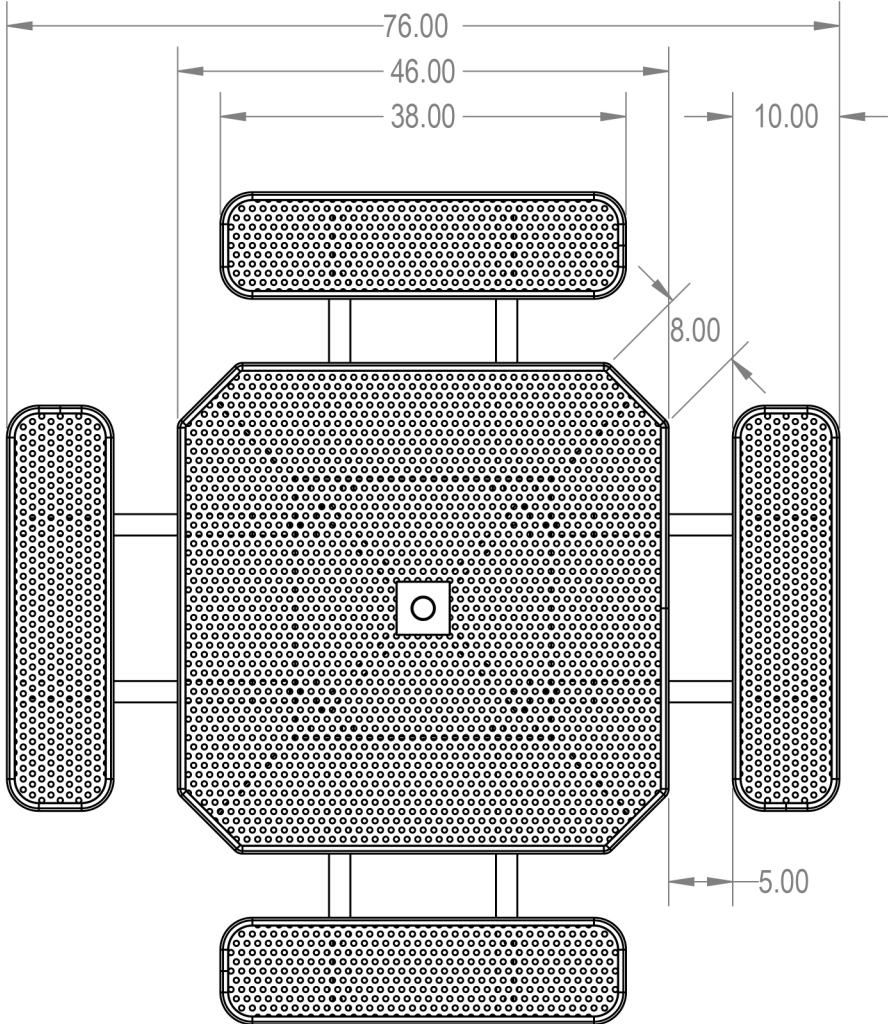

Model Numbers:
 TOT46-B-04-000 - Advantage Coating
 TOT46-D-04-000 - Industry Standard Coating

MANUFACTURED BY:
 CROWD CONTROL WAREHOUSE

PROPRIETARY AND CONFIDENTIAL
 THE INFORMATION CONTAINED IN THIS DRAWING IS THE SOLE PROPERTY OF CROWD CONTROL WAREHOUSE, 1125 W HOMER STREET CHICAGO, IL. ANY REPRODUCTION IN PART OR AS A WHOLE WITHOUT THE WRITTEN PERMISSION OF CCW IS PROHIBITED.

PARK RESERVE		
TITLE: 46" Octagon Table - Portable		
Perforated Metal Version		
SIZE A	DWG. NO.	REV
WEIGHT:		SHEET 3 OF 3