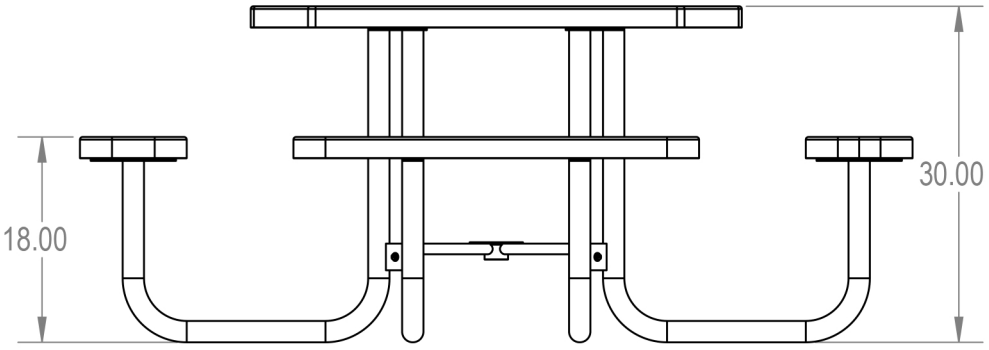

Model Numbers:
 TOT46-B-04-000 - Advantage Coating
 TOT46-D-04-000 - Industry Standard Coating

MANUFACTURED BY:
 CROWD CONTROL WAREHOUSE

PROPRIETARY AND CONFIDENTIAL
 THE INFORMATION CONTAINED IN THIS DRAWING IS THE SOLE PROPERTY OF CROWD CONTROL WAREHOUSE, 1125 W HOMER STREET CHICAGO, IL. ANY REPRODUCTION IN PART OR AS A WHOLE WITHOUT THE WRITTEN PERMISSION OF CCW IS PROHIBITED.

PARK RESERVE		
TITLE: 46" Octagon Table - Portable		
Perforated Metal Version		
SIZE A	DWG. NO.	REV
WEIGHT:		SHEET 3 OF 3