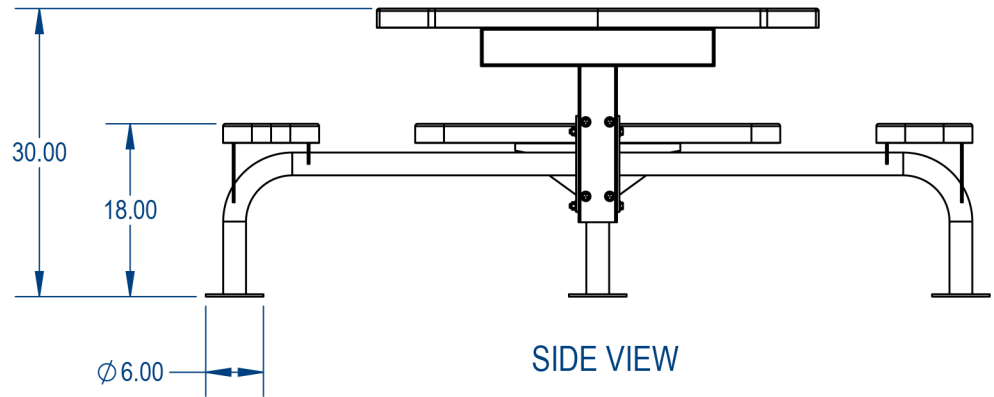

TOP VIEW

SIDE VIEW

PARK RESERVE

TITLE:

Nexus Style Octagon Table
Expanded Metal Version

SIZE	DWG. NO.	REV
A		
WEIGHT:		SHEET 2 OF 3

MANUFACTURED BY:

PROPRIETARY AND CONFIDENTIAL

THE INFORMATION CONTAINED IN THIS DRAWING IS THE SOLE PROPERTY OF CROWD CONTROL WAREHOUSE, 1125 W HOMER STREET CHICAGO, IL. ANY REPRODUCTION IN PART OR AS A WHOLE WITHOUT THE WRITTEN PERMISSION OF CCW IS PROHIBITED.