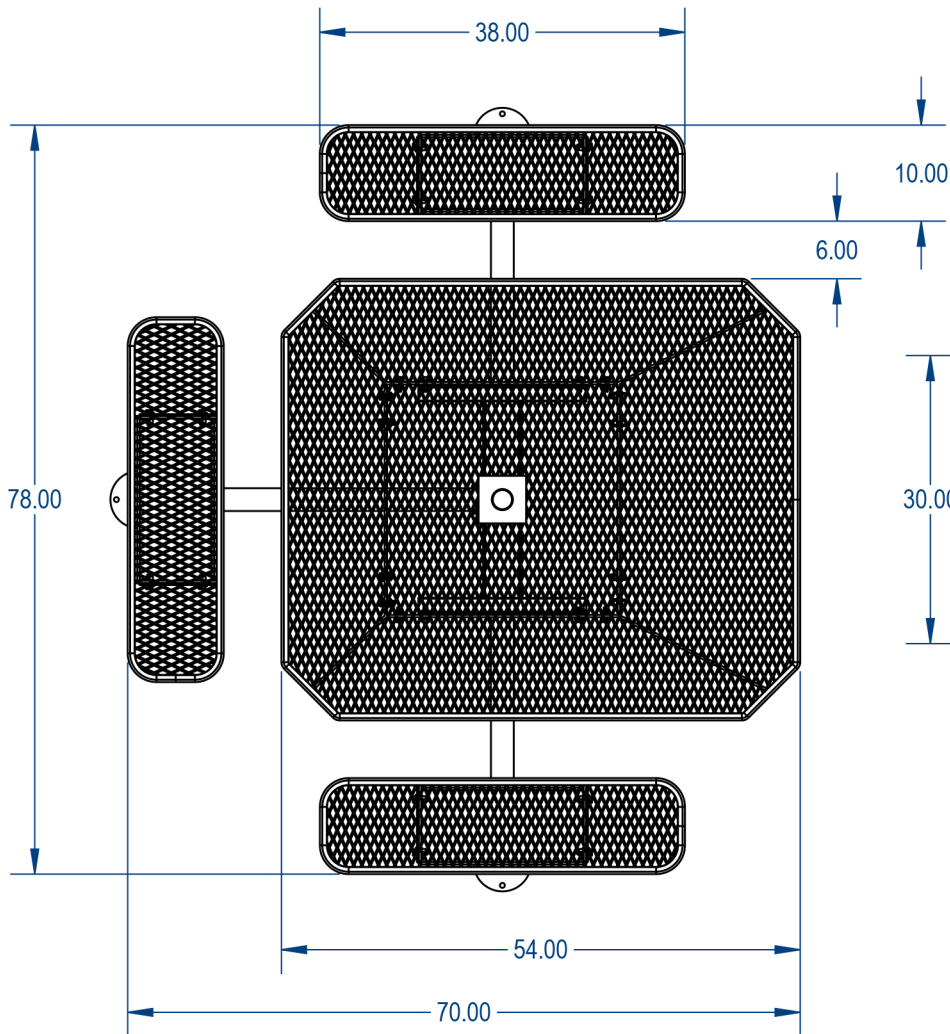

TOP VIEW

SIDE VIEW

PARK RESERVE

TITLE:

Nexus Style Octagon Table
Expanded Metal Version

SIZE	DWG. NO.	REV
A		
WEIGHT:		SHEET 2 OF 3

MANUFACTURED BY:

PROPRIETARY AND CONFIDENTIAL

THE INFORMATION CONTAINED IN THIS DRAWING IS THE SOLE PROPERTY OF CROWD CONTROL WAREHOUSE, 1125 W HOMER STREET CHICAGO, IL. ANY REPRODUCTION IN PART OR AS A WHOLE WITHOUT THE WRITTEN PERMISSION OF CCW IS PROHIBITED.