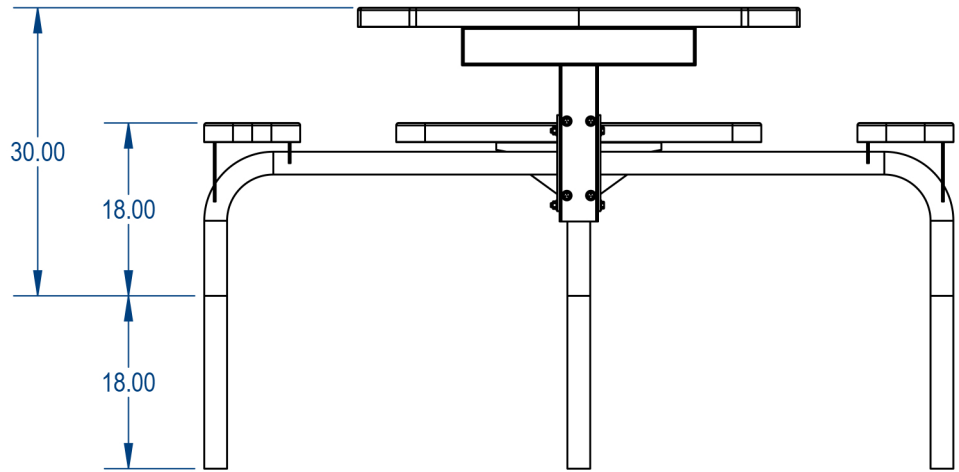

TOP VIEW

SIDE VIEW

MANUFACTURED BY:  
 **CROWD CONTROL WAREHOUSE**

**PROPRIETARY AND CONFIDENTIAL**  
 THE INFORMATION CONTAINED IN THIS DRAWING IS THE SOLE PROPERTY OF CROWD CONTROL WAREHOUSE, 1125 W HOMER STREET CHICAGO, IL. ANY REPRODUCTION IN PART OR AS A WHOLE WITHOUT THE WRITTEN PERMISSION OF CCW IS PROHIBITED.

<b>PARK RESERVE</b>		
TITLE: <b>Nexus Style Octagon Table Expanded Metal Version</b>		
SIZE <b>A</b>	DWG. NO.	REV
WEIGHT:		SHEET 2 OF 3