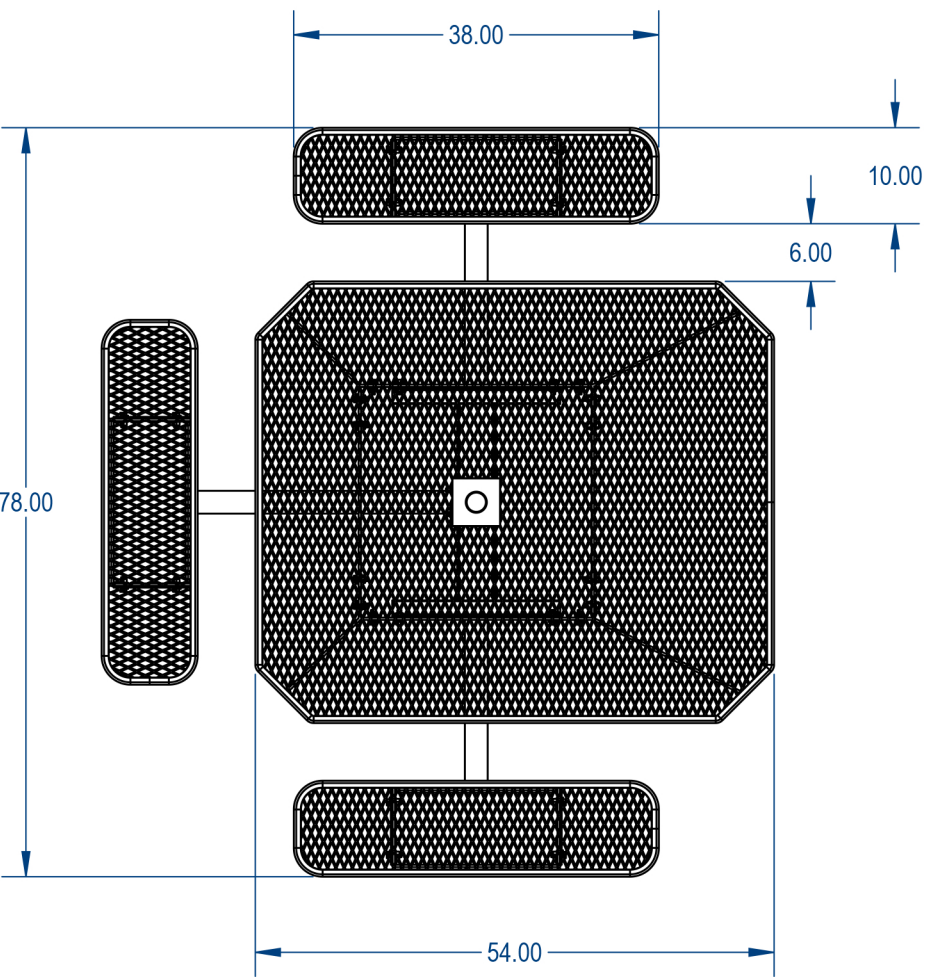

TOP VIEW

SIDE VIEW

MANUFACTURED BY:  
 **CROWD CONTROL WAREHOUSE**

**PROPRIETARY AND CONFIDENTIAL**  
 THE INFORMATION CONTAINED IN THIS DRAWING IS THE SOLE PROPERTY OF CROWD CONTROL WAREHOUSE, 1125 W HOMER STREET CHICAGO, IL. ANY REPRODUCTION IN PART OR AS A WHOLE WITHOUT THE WRITTEN PERMISSION OF CCW IS PROHIBITED.

<b>PARK RESERVE</b>		
TITLE: <b>Nexus Style Octagon Table Expanded Metal Version</b>		
SIZE <b>A</b>	DWG. NO.	REV
WEIGHT:		SHEET 2 OF 3