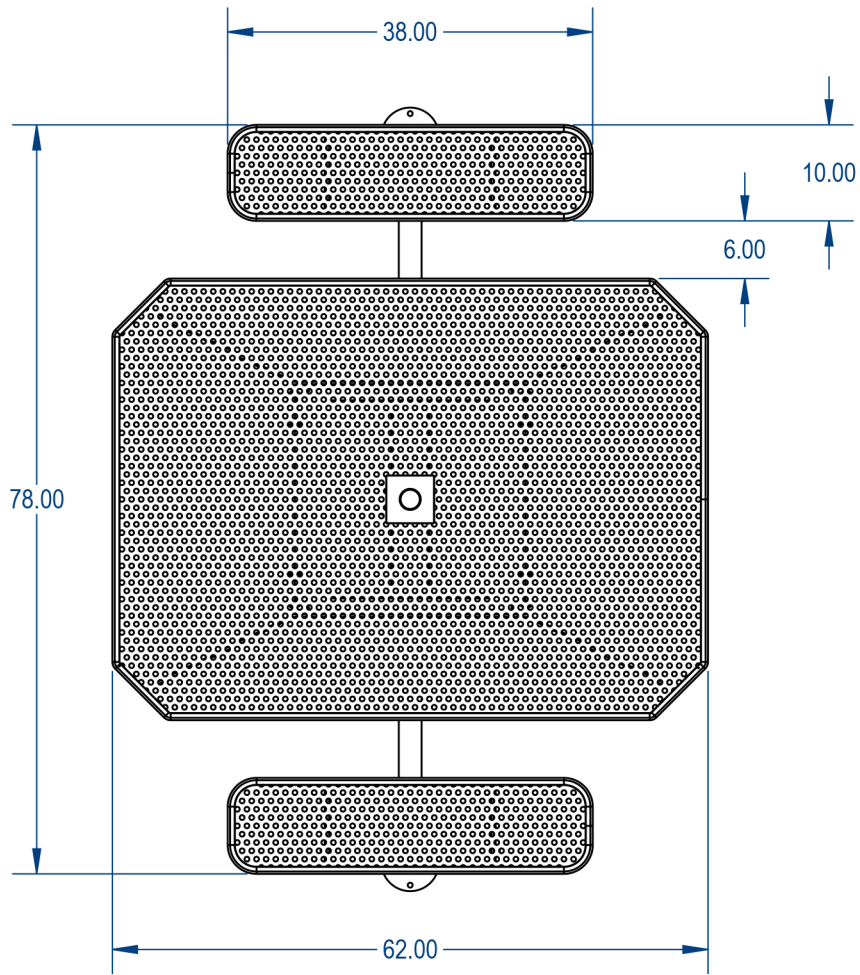

TOP VIEW

SIDE VIEW

PARK RESERVE

TITLE:

Nexus Style Octagon Table  
Perforated Metal Version

|          |          |              |
|----------|----------|--------------|
| SIZE     | DWG. NO. | REV          |
| <b>A</b> |          |              |
| WEIGHT:  |          | SHEET 3 OF 3 |

MANUFACTURED BY:

PROPRIETARY AND CONFIDENTIAL

THE INFORMATION CONTAINED IN THIS DRAWING IS THE SOLE PROPERTY OF CROWD CONTROL WAREHOUSE, 1125 W HOMER STREET CHICAGO, IL. ANY REPRODUCTION IN PART OR AS A WHOLE WITHOUT THE WRITTEN PERMISSION OF CCW IS PROHIBITED.