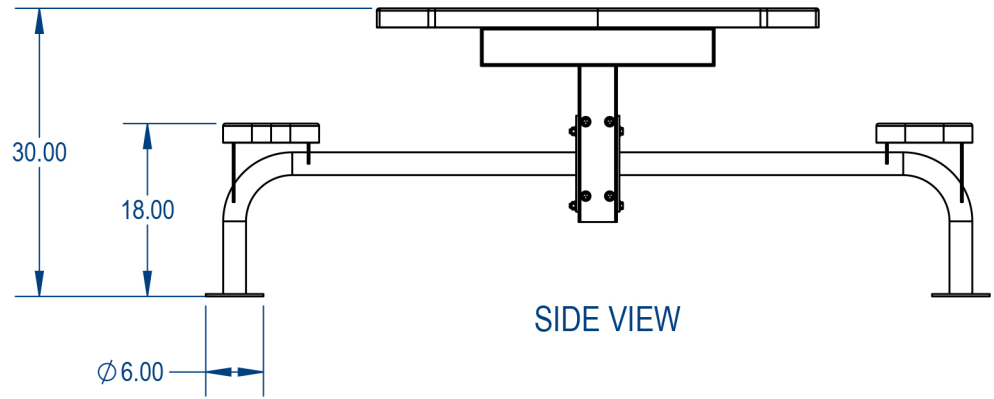

TOP VIEW

SIDE VIEW

PARK RESERVE

TITLE:

Nexus Style Octagon Table  
Perforated Metal Version

|          |          |              |
|----------|----------|--------------|
| SIZE     | DWG. NO. | REV          |
| <b>A</b> |          |              |
| WEIGHT:  |          | SHEET 3 OF 3 |

MANUFACTURED BY:

PROPRIETARY AND CONFIDENTIAL

THE INFORMATION CONTAINED IN THIS DRAWING IS THE SOLE PROPERTY OF CROWD CONTROL WAREHOUSE, 1125 W HOMER STREET CHICAGO, IL. ANY REPRODUCTION IN PART OR AS A WHOLE WITHOUT THE WRITTEN PERMISSION OF CCW IS PROHIBITED.