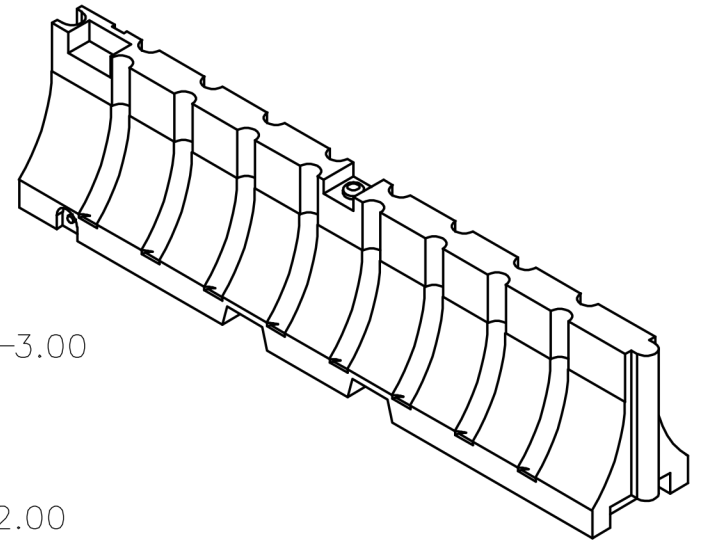

# 24" BARRIER

APROX. 1/4" WALL THICKNESS