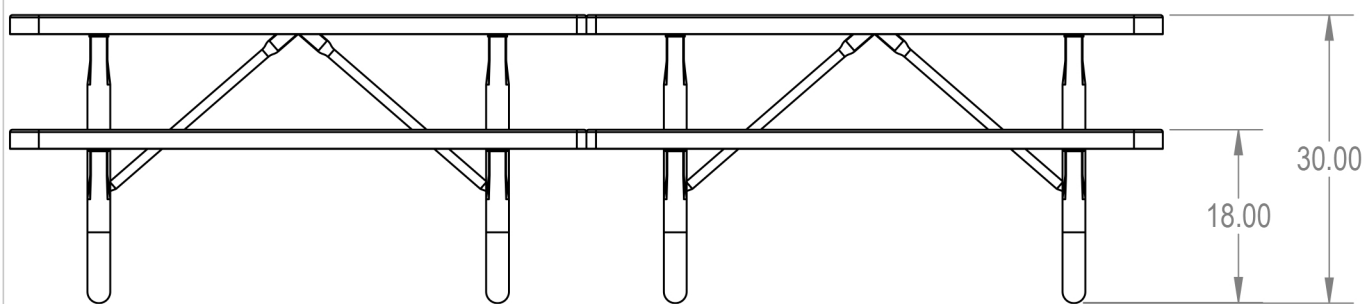

Model Numbers:
 TRT10-B-01-000 - Advantage Coating
 TRT10-D-01-000 - Industry Standard Coating

PARK RESERVE

TITLE:

10' Rectangular Portable Table

Punched Steel

WEIGHT:

SHEET 3 OF 3

PROPRIETARY AND CONFIDENTIAL
 THE INFORMATION CONTAINED IN THIS DRAWING IS THE SOLE PROPERTY OF CROWD CONTROL WAREHOUSE, 1125 W HOMER STREET CHICAGO, IL. ANY REPRODUCTION IN PART OR AS A WHOLE WITHOUT THE WRITTEN PERMISSION OF CCW IS PROHIBITED.