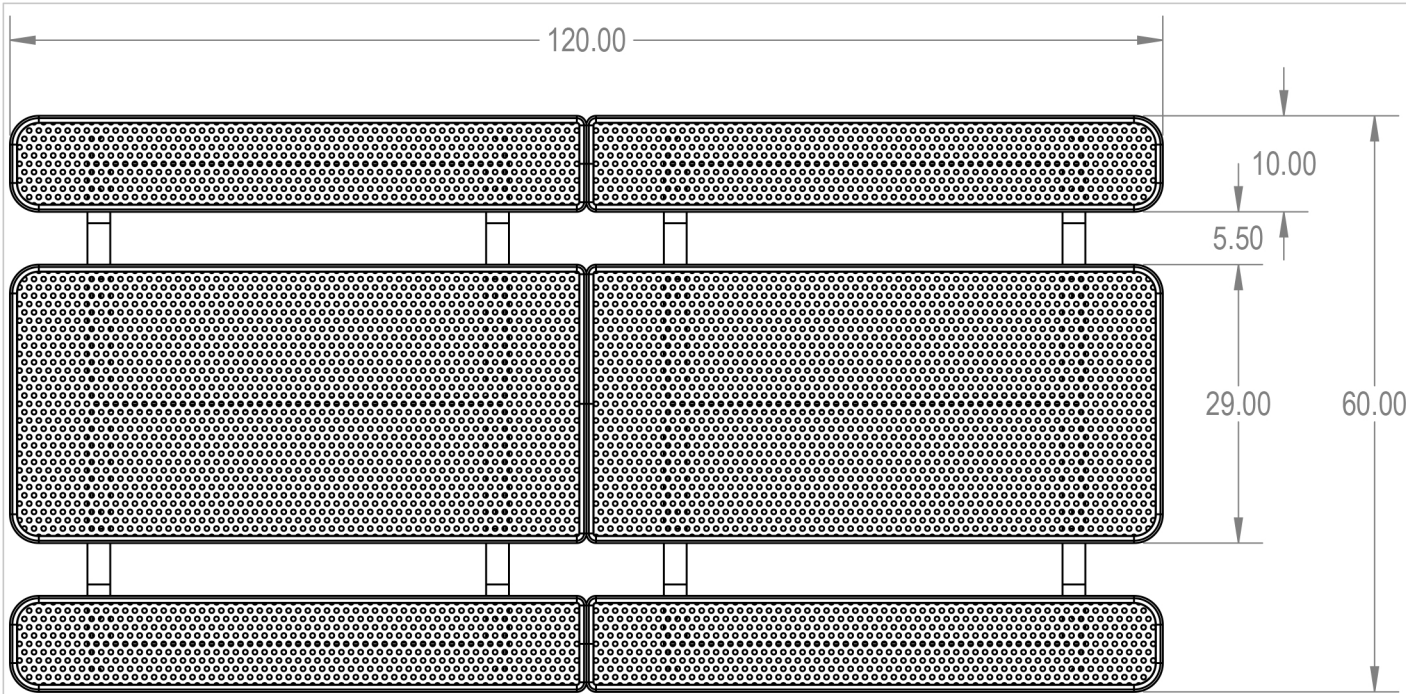

Model Numbers:
 TRT10-B-01-000 - Advantage Coating
 TRT10-D-01-000 - Industry Standard Coating

PARK RESERVE

TITLE:

10' Rectangular Portable Table

Punched Steel

WEIGHT:

SHEET 3 OF 3

PROPRIETARY AND CONFIDENTIAL
 THE INFORMATION CONTAINED IN THIS DRAWING IS THE SOLE PROPERTY OF CROWD CONTROL WAREHOUSE, 1125 W HOMER STREET CHICAGO, IL. ANY REPRODUCTION IN PART OR AS A WHOLE WITHOUT THE WRITTEN PERMISSION OF CCW IS PROHIBITED.