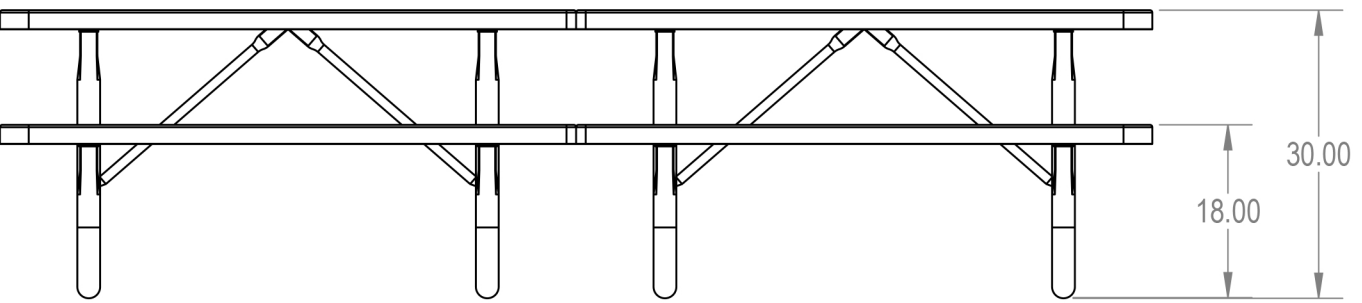

Model Numbers:
 TRT10-A-01-000 - Advantage Coating
 TRT10-C-01-000 - Industry Standard Coating

MANUFACTURED BY:
CW CROWD CONTROL WAREHOUSE

PROPRIETARY AND CONFIDENTIAL
 THE INFORMATION CONTAINED IN THIS DRAWING IS THE SOLE PROPERTY OF CROWD CONTROL WAREHOUSE. 1125 W HOMER STREET CHICAGO, IL. ANY REPRODUCTION IN PART OR AS A WHOLE WITHOUT THE WRITTEN PERMISSION OF CCW IS PROHIBITED.

PARK RESERVE	
TITLE:	
10' Rectangular Portable Table	
Expanded Metal	
WEIGHT:	SHEET 2 OF 3