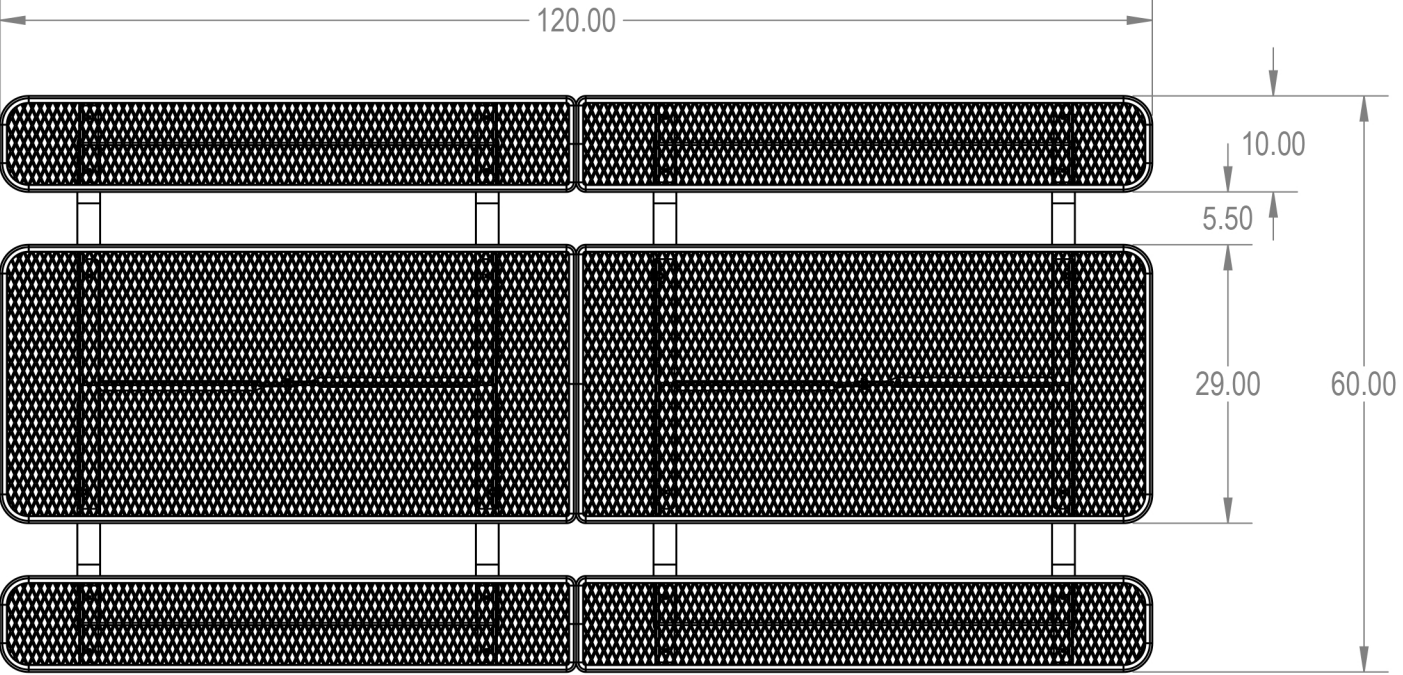

Model Numbers:
 TRT10-A-01-000 - Advantage Coating
 TRT10-C-01-000 - Industry Standard Coating

MANUFACTURED BY:
CW CROWD CONTROL WAREHOUSE

PROPRIETARY AND CONFIDENTIAL
 THE INFORMATION CONTAINED IN THIS DRAWING IS THE SOLE PROPERTY OF CROWD CONTROL WAREHOUSE. 1125 W HOMER STREET CHICAGO, IL. ANY REPRODUCTION IN PART OR AS A WHOLE WITHOUT THE WRITTEN PERMISSION OF CCW IS PROHIBITED.

PARK RESERVE	
TITLE:	
10' Rectangular Portable Table	
Expanded Metal	
WEIGHT:	SHEET 2 OF 3