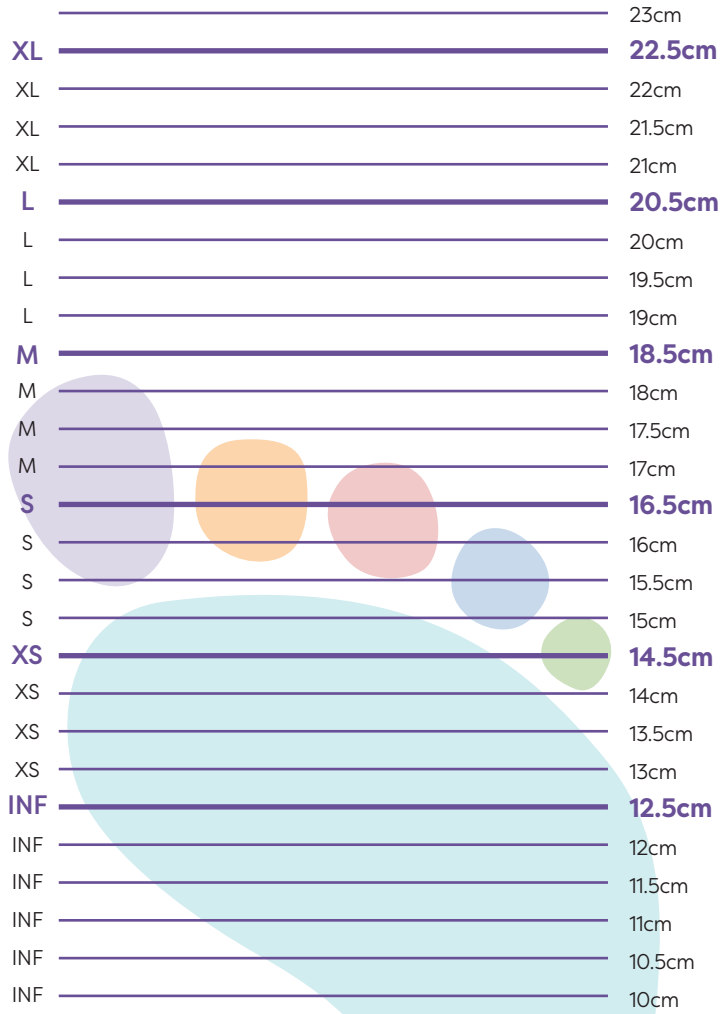

# DOWNLOAD, PRINT OUT @100% ON A4 PAPER

Please ensure you 'do NOT scale' or 'Fit to page' when printing.'

Size	INF	XS	S	M	L	XL
EURO	18-20	21-23	24-26	27-29	30-32	33-35
US	2.5-5.5	6 - 7.5	8 - 9.5	10 - 11.5	12 - 13.5	1 - 3.5
UK	2 - 4	4.5 - 6.5	7 - 9	9.5 - 11.5	12 - 1	1.5 - 3

HEEL LOCATION

## STEP 2

Stand straight with heel placed on heel of drawing

## STEP 3

Size is determined by length of foot at longest point