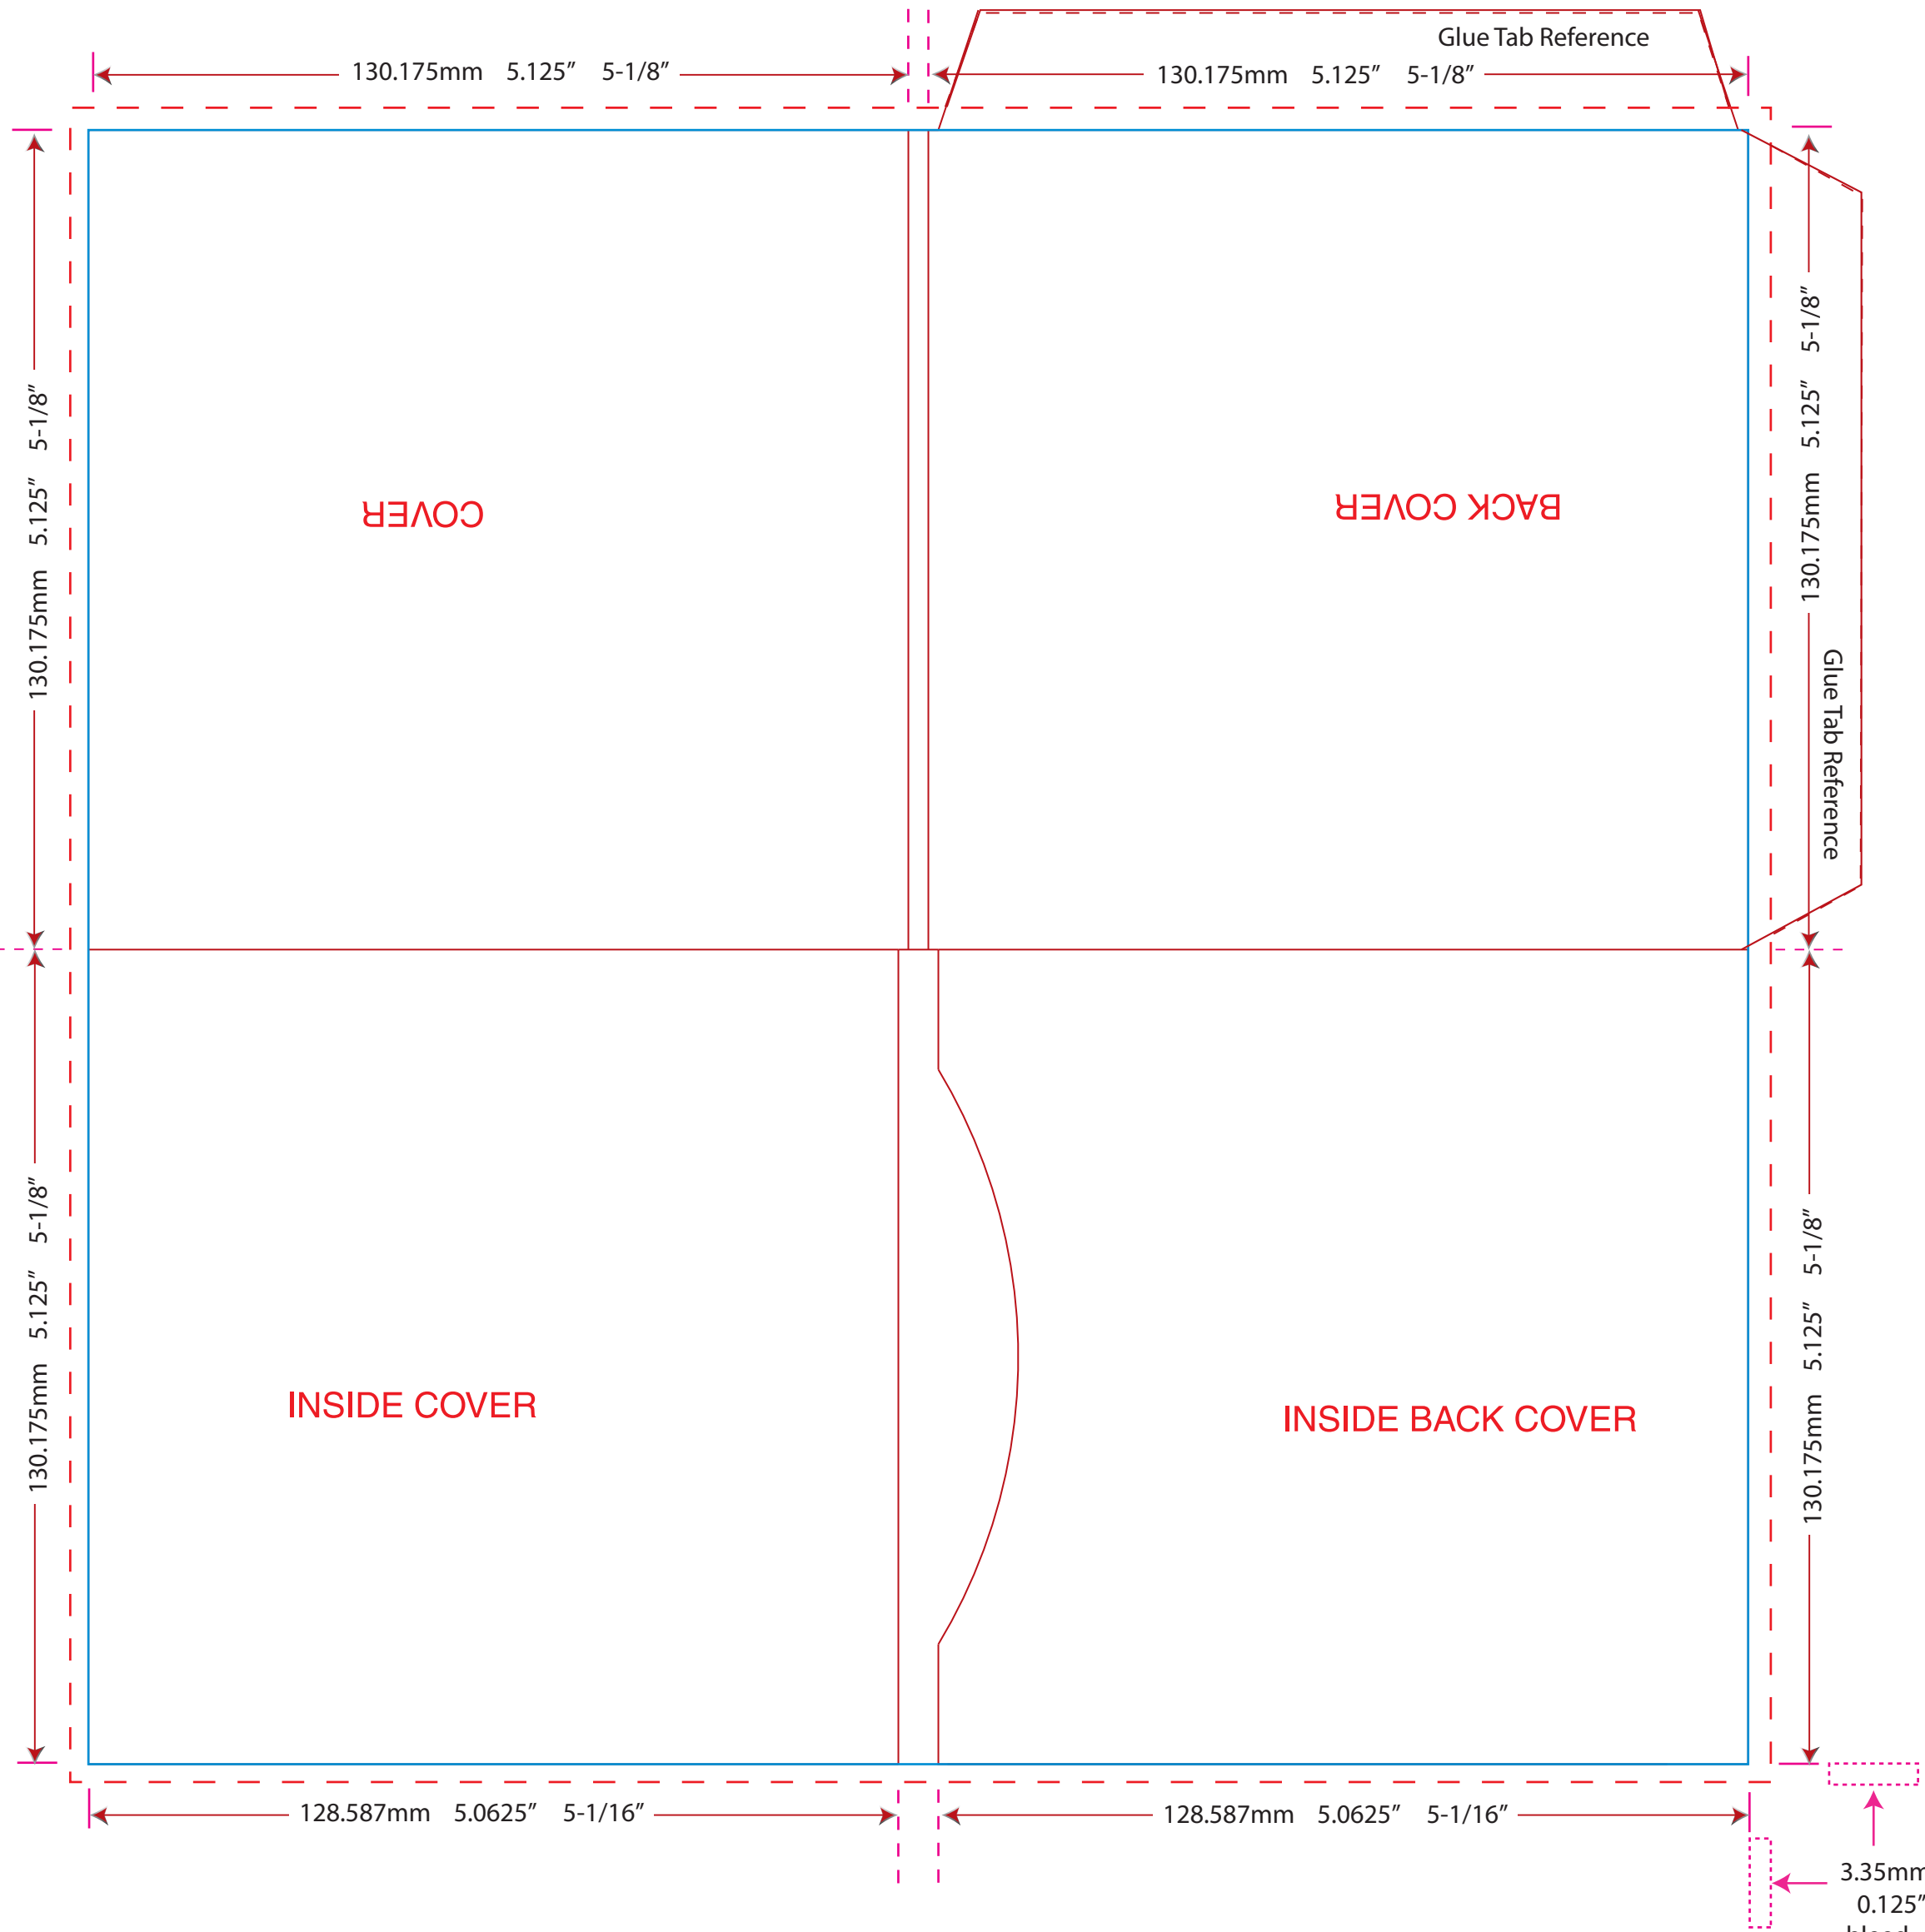

# Title: 4 PANELS WALLET

THE BLUE LINES INDICATE THE FINAL <CUT> SIZE OF THE PAGE