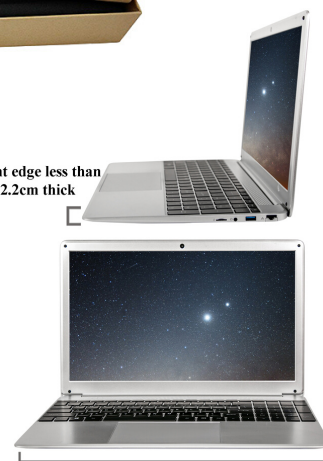

★ ERGONOMIC, FOLDABLE AND ADJUSTABLE

8 different height adjustments options, elevating your laptop screen from 14cm to 32cm off the desk to eye-level.

★ QUICK AND EASY TO USE

Intuitive design makes the stand simple to operate. One easy & quick action opens and closes the stand.

★ HIGH STRENGTH & WEIGHT CAPACITY

It can support up to 9kg (up to 6 times the weight of a traditional laptop or Macbook). The rubber feet and laptop grips prevent your laptop from wobbling and minimise vibration.

★ UNIVERSAL COMPATIBILITY

Supports all mainstream laptop models 10 inches or larger and with a front edge less than 2.2cm.

★ COOLING DESIGN

Prevents laptops from overheating allowing 360 ventilation and airflow.

8 Height Adjustment Options

Elevates laptop screen 5.5" to 12.6" above tabletop

Front edge less than 2.2cm thick

Laptop width greater than 27.5cm

SILK-SCREEN PRINTING SERVICES OFFERED FOR YOUR CUSTOMISED LOGO ON THE STAND.
FOR MORE INFORMATION CONTACT CS@NEXSTAND.EU | WWW.NEXSTAND.EU