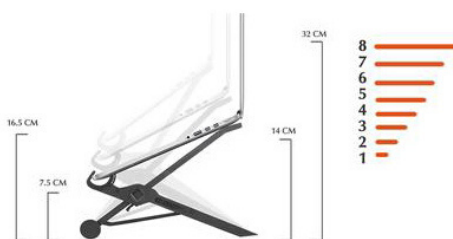

★ ERGONOMIC, FOLDABLE AND ADJUSTABLE

8 different height adjustments options, elevating your laptop screen from 14cm to 32cm off the desk to eye-level.

★ QUICK AND EASY TO USE

Intuitive design makes the stand simple to operate. One easy & quick action opens and closes the stand.

★ HIGH STRENGTH & WEIGHT CAPACITY

It can support up to 9kg (up to 6 times the weight of a traditional laptop or Macbook). The rubber feet and laptop grips prevent your laptop from wobbling and minimise vibration.

★ UNIVERSAL COMPATIBILITY

Supports all mainstream laptop models 10 inches or larger and with a front edge less than 2.2cm.

★ COOLING DESIGN

Prevents laptops from overheating allowing 360 ventilation and airflow.

8 Height Adjustment Options

Elevates laptop screen 5.5" to 12.6" above tabletop

Front edge less than 2.2cm thick

Laptop width greater than 27.5cm

SILK-SCREEN PRINTING SERVICES OFFERED FOR YOUR CUSTOMISED LOGO ON THE STAND.
FOR MORE INFORMATION CONTACT CS@NEXSTAND.EU | WWW.NEXSTAND.EU