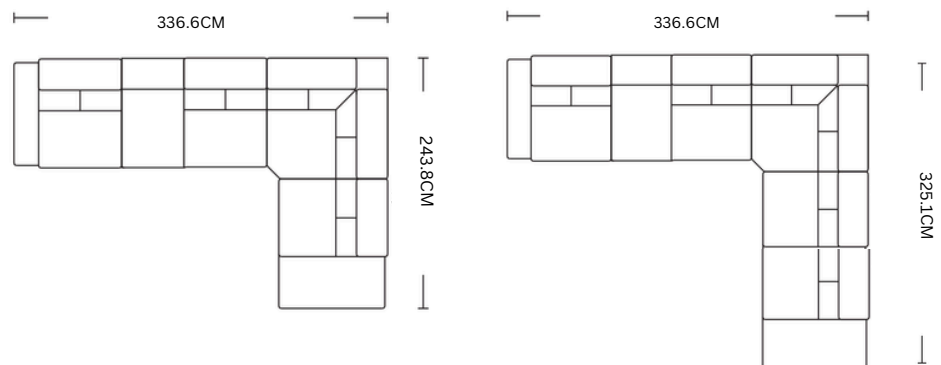

Sadie Corner Lounge

ADORE | HOME LIVING

scan me

or take a photo 

Adjustable headrest

Storage compartment, cup holder & wireless charger

SCHEMATICS

Composition Examples