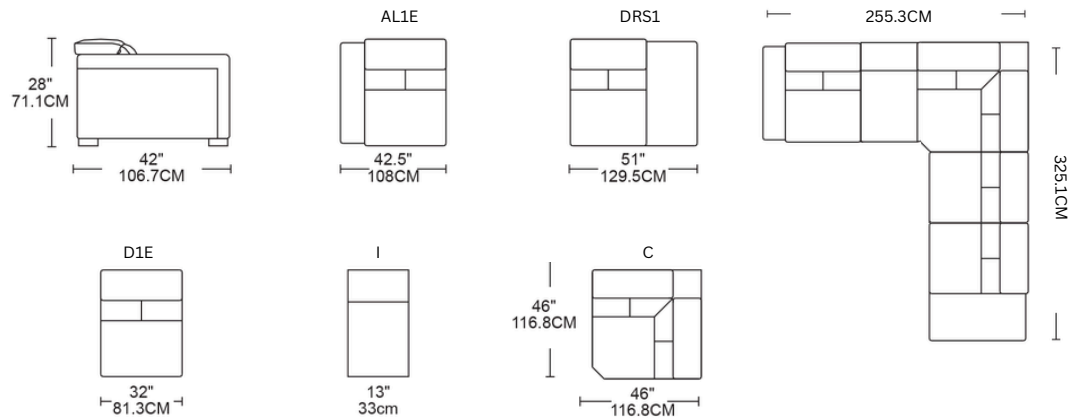

Sadie Corner Lounge

ADORE | HOME LIVING

scan me

or take a photo 

Adjustable headrest

Storage compartment, cup holder & wireless charger

SCHEMATICS

Composition Examples