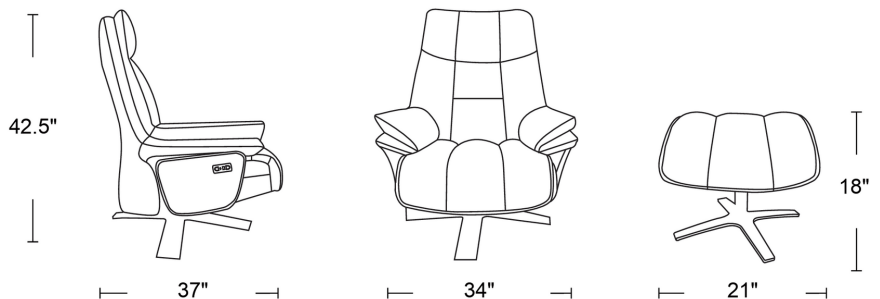

Reclining
Electric mechanism

Frame
Solid timber, plywood & metal

Upholstery
Full premium leather

For additional configurations, upholstery options, and colour possibilities, please consult with our sales representative.