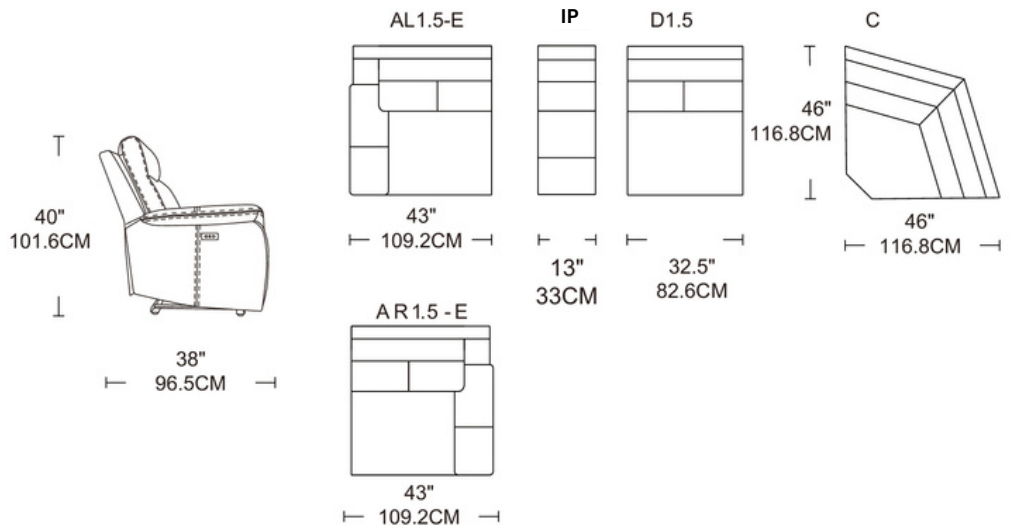

Camden Corner Lounge

ADORE | HOME LIVING

scan me

or take a photo 

USB charger

Storage console with cup holders

SCHEMATICS

Reclining