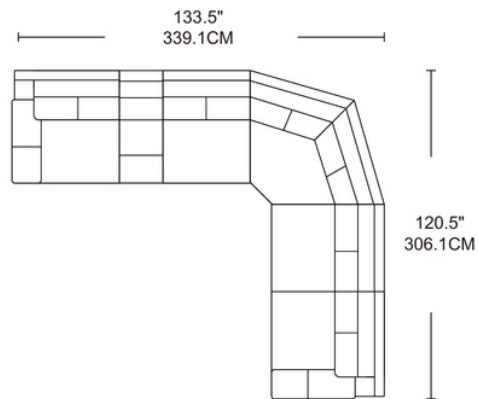

Camden Corner Lounge

ADORE | HOME LIVING

scan me

or take a photo 

USB charger

Storage console with cup holders

SCHEMATICS

Reclining