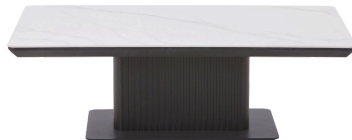

ASURA

LIVING & DINING COLLECTION

Upgrade your dining experience with the Asura Dining Collection—a modern and simple solution perfect for small spaces. Featuring a durable and scratch-resistant ceramic top with an MDF black base, this collection exudes contemporary elegance.

**Black ceramic top available.*

Dining Table

L1800 x D900 x H760(mm)

Coffee Table

L1200 x D700 x H400(mm)

Lamp Table

L500 x D500 x H500(mm)

Dining Chair

L610 x D640 x H920(mm)

Buffet

L1600 x D450 x H860(mm)

TV Unit

L1800 x D400 x H515(mm)

Console Table

L1100 x D400 x H760(mm)

Material