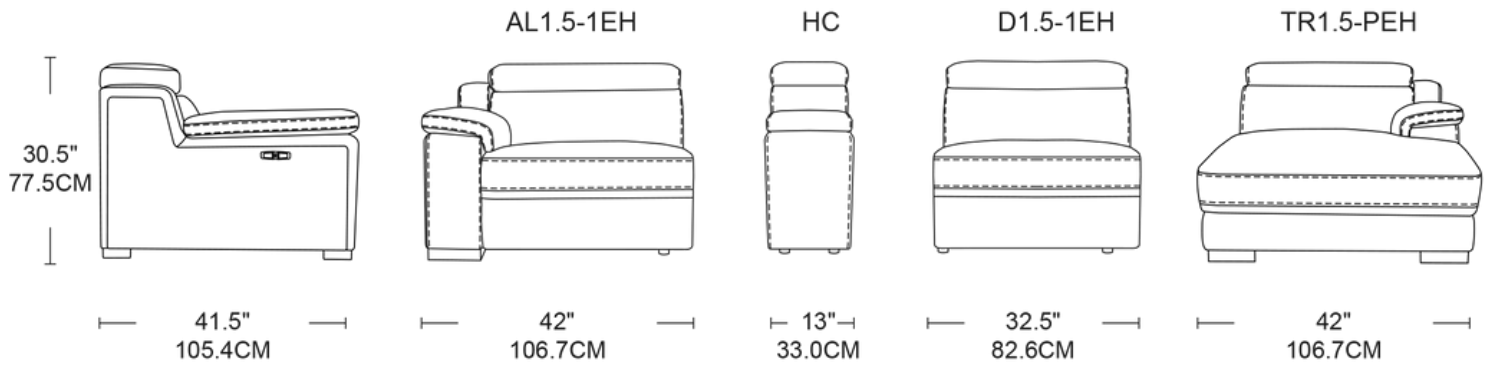

50719

SCHEMATICS

For more configurations possibility please consult our sales representative.

adorehomeliving1

adorehomeliving

6383 9888

adorehomeliving.com.au