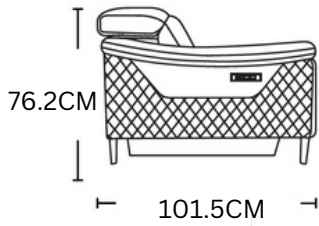

Zayne Recliner Lounge

ADORE | HOME LIVING

scan me

or take a photo

Optimal angle with control

SCHEMATICS

Armchair

Luxurious fabric upholstery