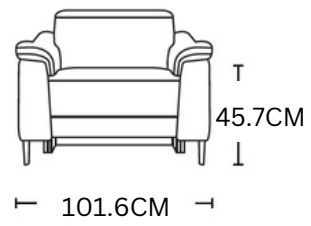

Zayne Recliner Lounge

ADORE | HOME LIVING

scan me

or take a photo

SCHEMATICS

Armchair

Reclining

Electric mechanism

Frame

Solid timber and composites

Upholstery

Premium fabric

For additional configurations, upholstery options, and colour possibilities, please consult with our sales representative.