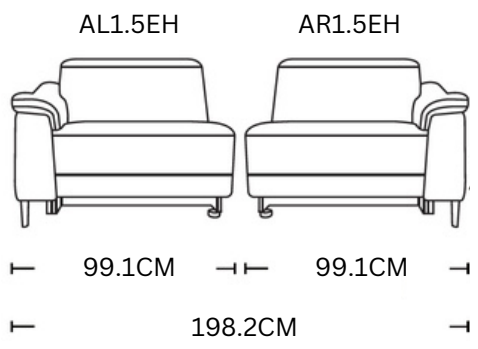

Zayne Recliner Lounge

ADORE | HOME LIVING

scan me

or take a photo

Optimal angle with control

SCHEMATICS

Armchair

Luxurious fabric upholstery