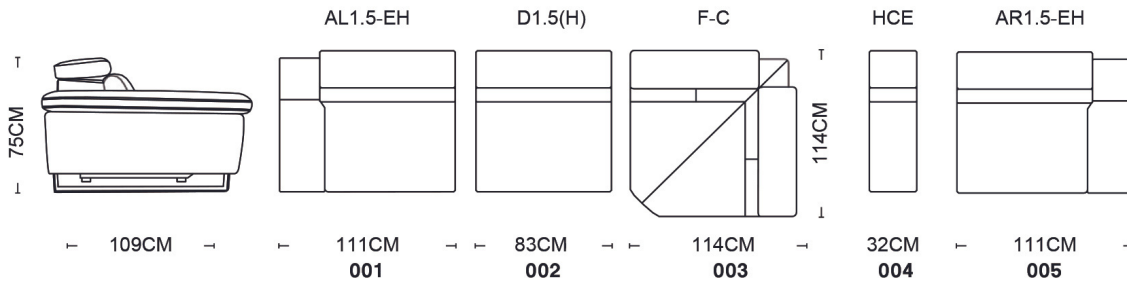

Optimal angle with control

Storage console with cup holders

Extra storage space allows you to put different items

Overall Size

3391 x 3073 mm

Reclining

Electric mechanism

Frame

5 star Customer Service

adorehomeliving1

adorehomeliving

6383 9888

adorehomeliving.com.au

50091 (30331#)

SCHEMATICS

Composition Examples