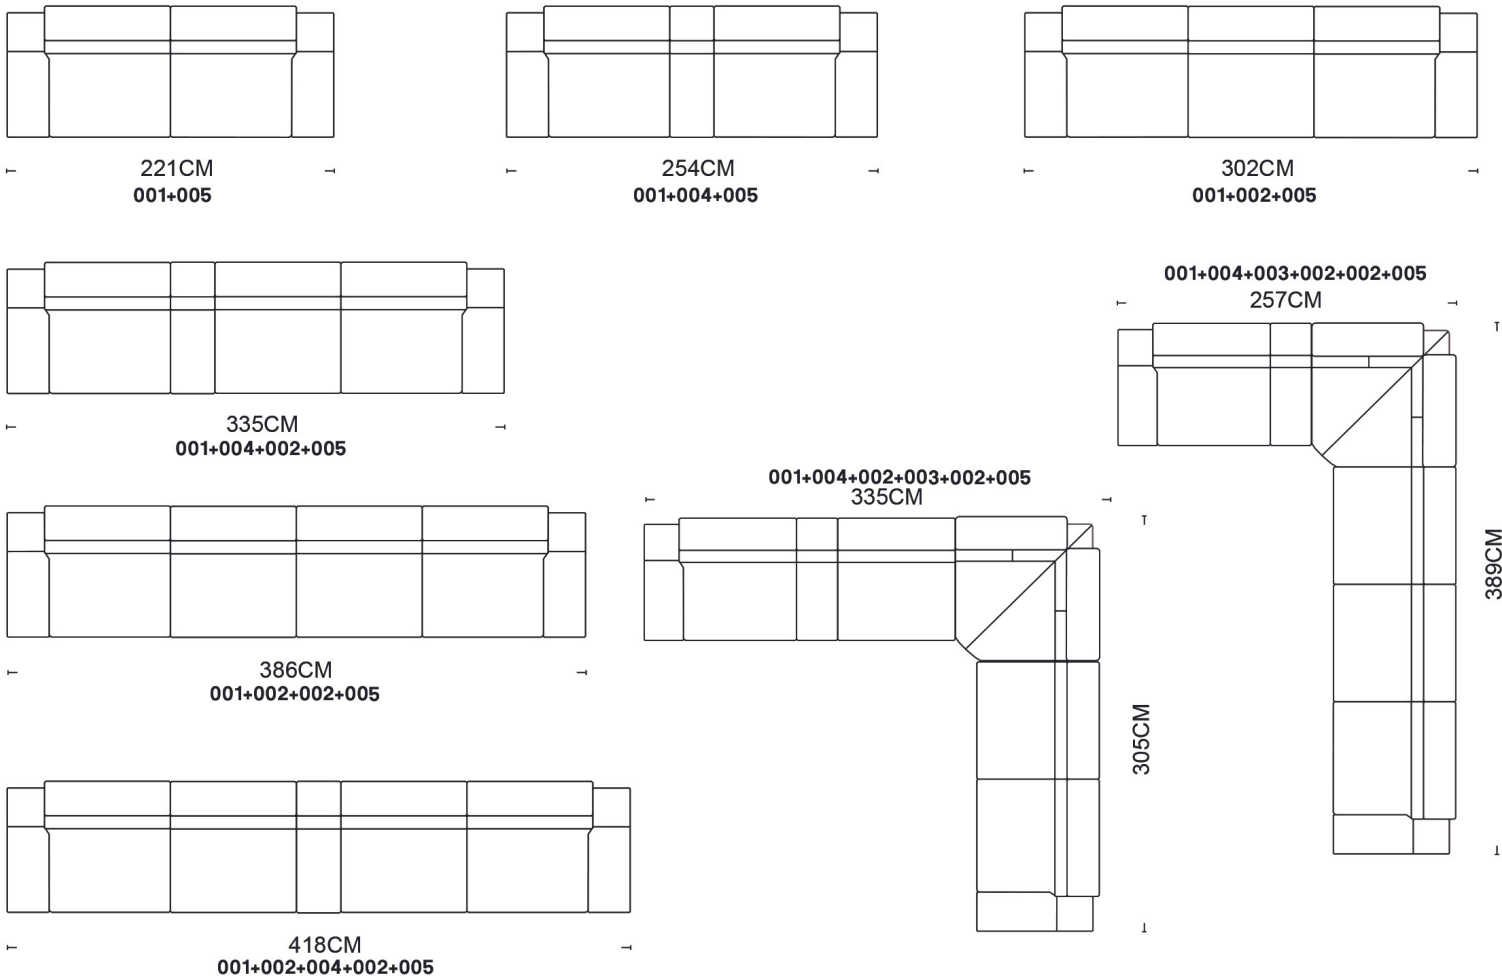

For more configurations possibility please consult our sales representative.

adorehomeliving1

adorehomeliving

6383 9888

adorehomeliving.com.au