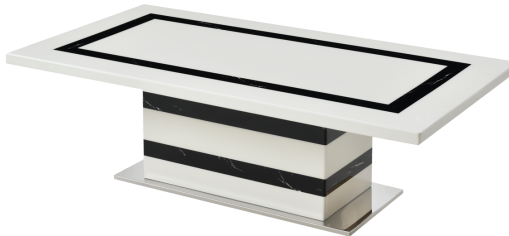

TAHANA

LIVING & DINING COLLECTION

A marble table is one of the most beautiful furniture pieces to add to your dining and living area. The Tahana Marble Collection is created to be simple yet modern, featuring a natural solid white marble top and base with black marble inlay. The perfect blend of natural charm and classic design.

Square Dining Table
L1500 x D1500 x H750(mm)

Rectangle Dining Table
L2200 x D1000 x H750(mm)

Amorette Chair Black
L445 x D595 x H1030 (mm)

Amorette Chair White
L445 x D595 x H1030 (mm)

Console Table
L1400 x D450 x H750(mm)

Lamp Table
L600 x D600 x H500(mm)

Coffee Table
L1300 x D700 x 400(mm)

Material

The Tahana collection is made with imported crystal white marble with black dragon marble border and a polyurethane resin coating which provides protection against stains like liquids and oil.