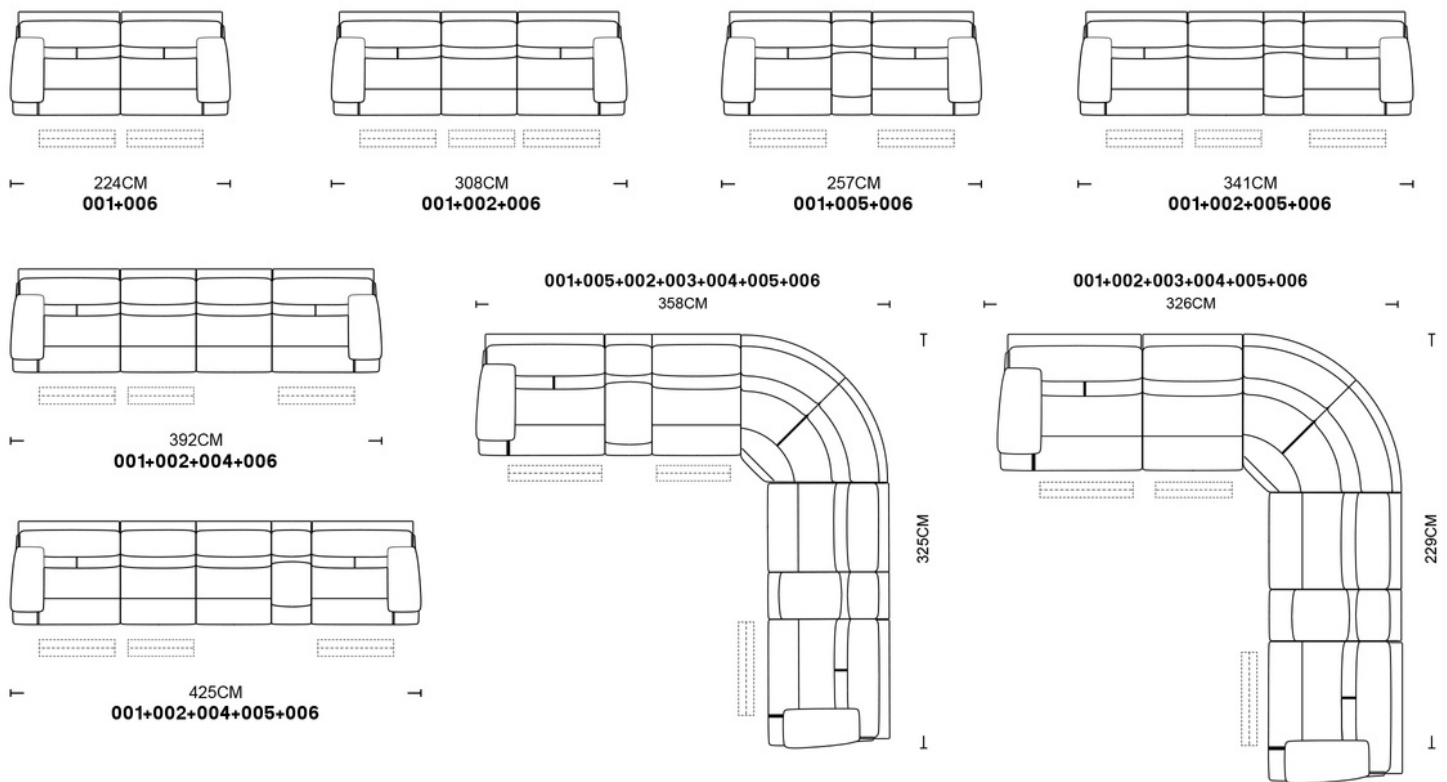

adorehomeliving1

adorehomeliving

6383 9888

adorehomeliving.com.au

90005 (3716#)

SCHEMATICS

Composition Examples

For more configurations possibility please consult our sales representative.