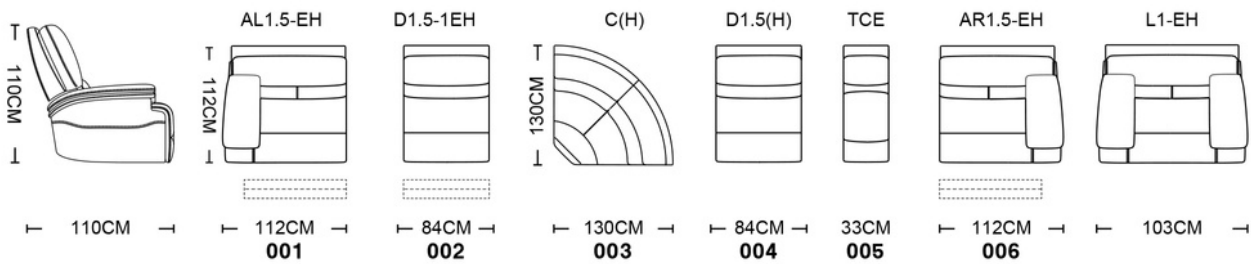

adorehomeliving1

adorehomeliving

6383 9888

adorehomeliving.com.au

90005 (3716#)

SCHEMATICS

Composition Examples

For more configurations possibility please consult our sales representative.