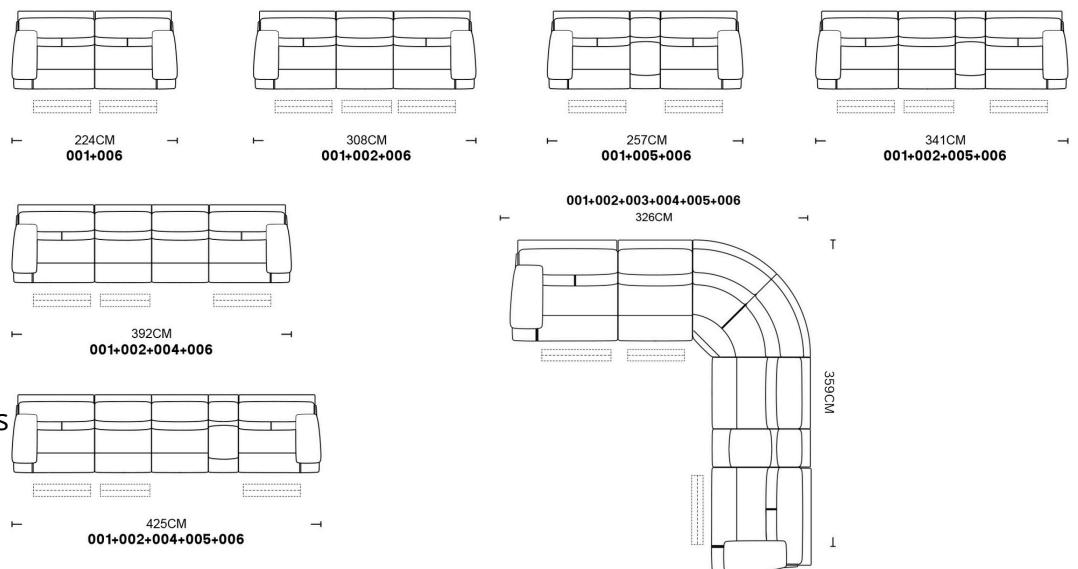

Stevens Corner Lounge

ADORE | HOME LIVING

scan me

or take a photo 

Optimal angle with control

Luxurious texture & quality stitching

SCHEMATICS

Composition Examples