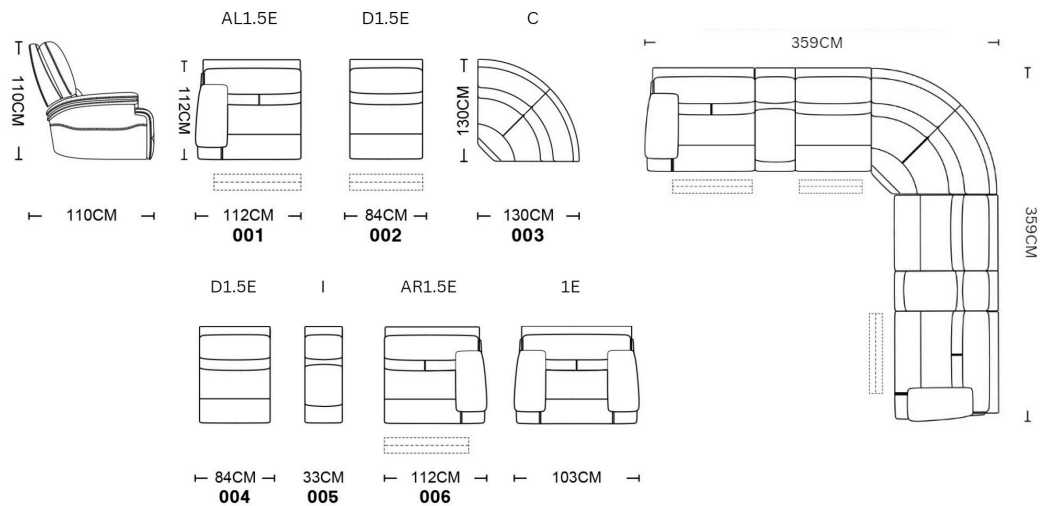

Stevens Corner Lounge

ADORE | HOME LIVING

scan me

or take a photo 

Optimal angle with control

Luxurious texture & quality stitching

SCHEMATICS

Composition Examples