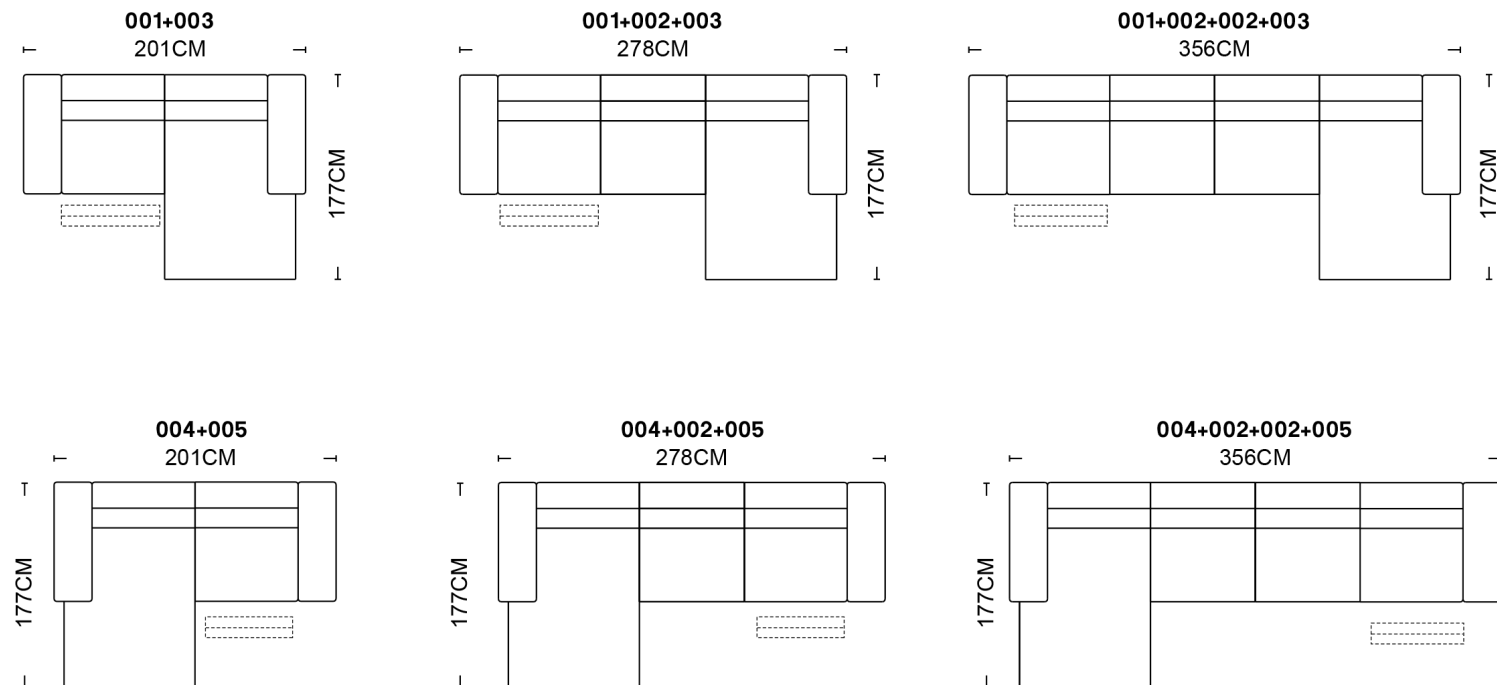

adorehomeliving

6383 9888

adorehomeliving.com.au

50802 (10671-2#)

SCHEMATICS

Composition Examples

For more configurations possibility please consult our sales representative.