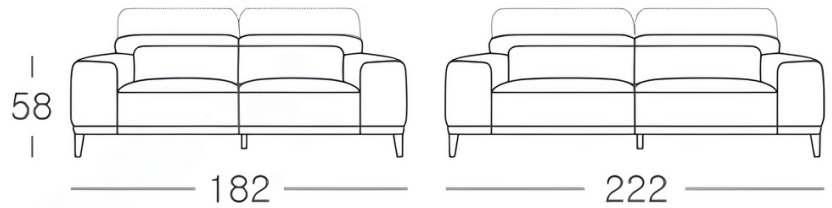

Sanders Lounge Suite

ADORE | HOME LIVING

scan me

or take a photo 

SCHEMATICS

Modern style

Premium full leather

Frame