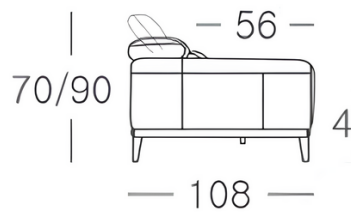

Sanders Lounge Suite

ADORE | HOME LIVING

scan me

or take a photo 

SCHEMATICS

Modern style

Premium full leather

Frame