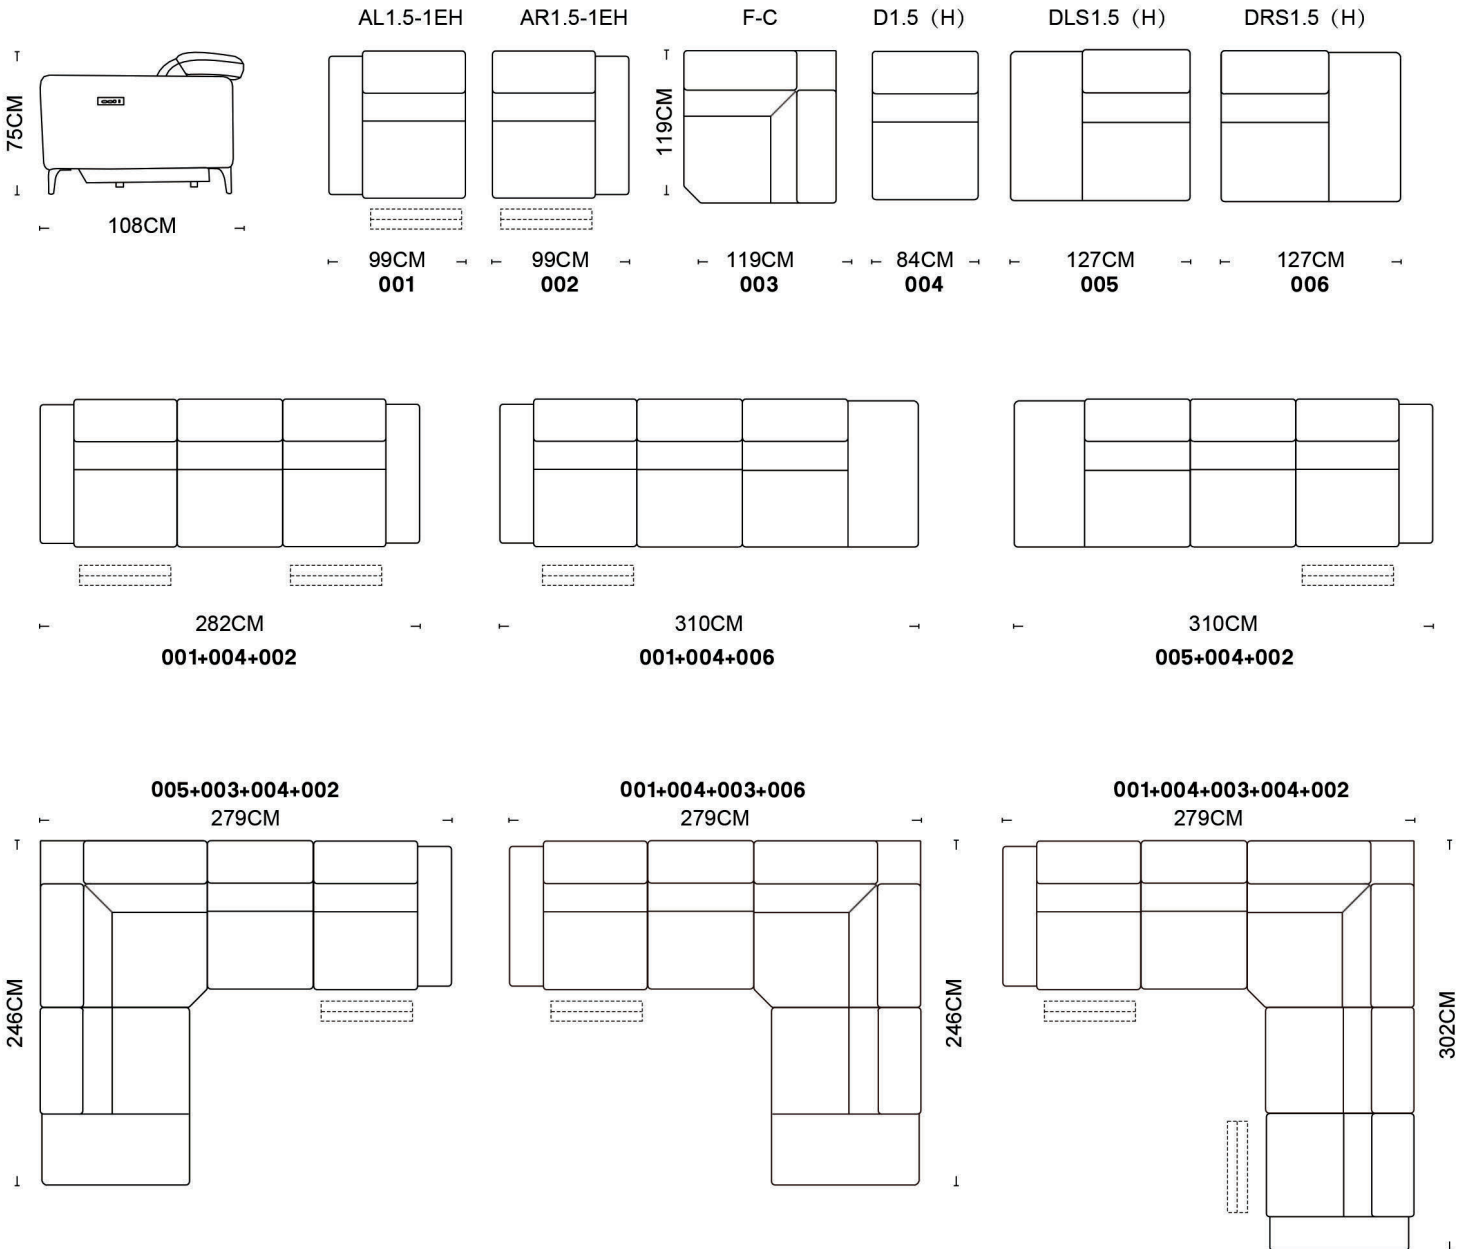

50220 (10672-2#)

SCHEMATICS

For more configurations possibility please consult our sales representative.