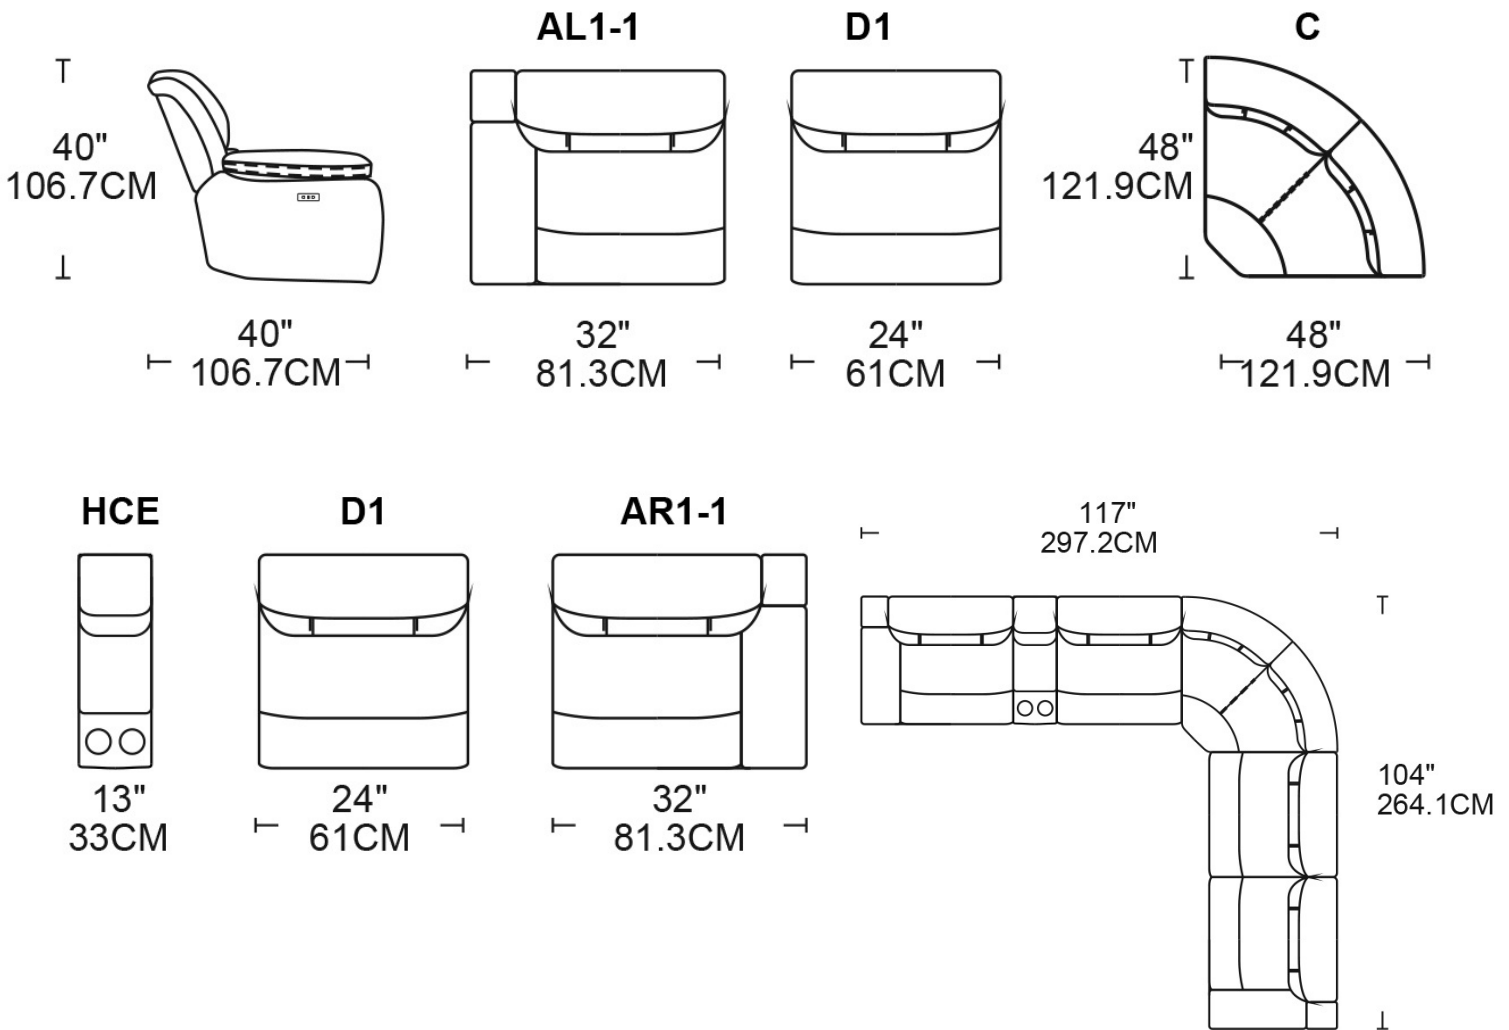

adorehomeliving

6383 9888

adorehomeliving.com.au

70630

SCHEMATICS

For more configurations possibility please consult our sales representative.

adorehomeliving1

adorehomeliving