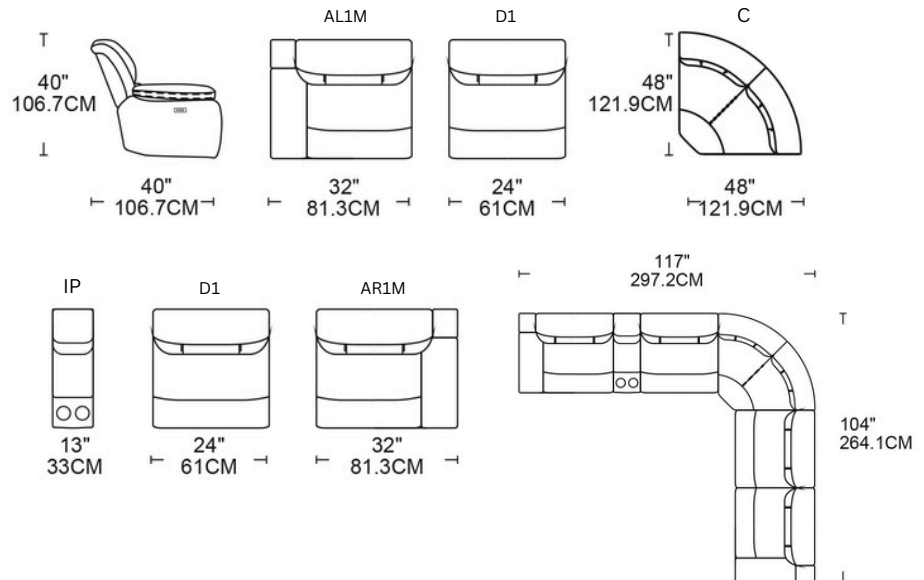

Reynolds Corner Lounge

ADORE | HOME LIVING

scan me

or take a photo

Storage console with cup holders

Premium full leather

SCHEMATICS

Composition Examples