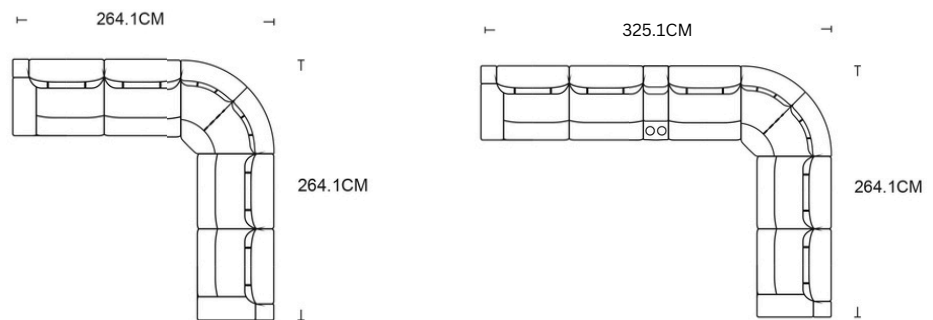

Reynolds Corner Lounge

ADORE | HOME LIVING

scan me

or take a photo

Storage console with cup holders

Premium full leather

SCHEMATICS

Composition Examples